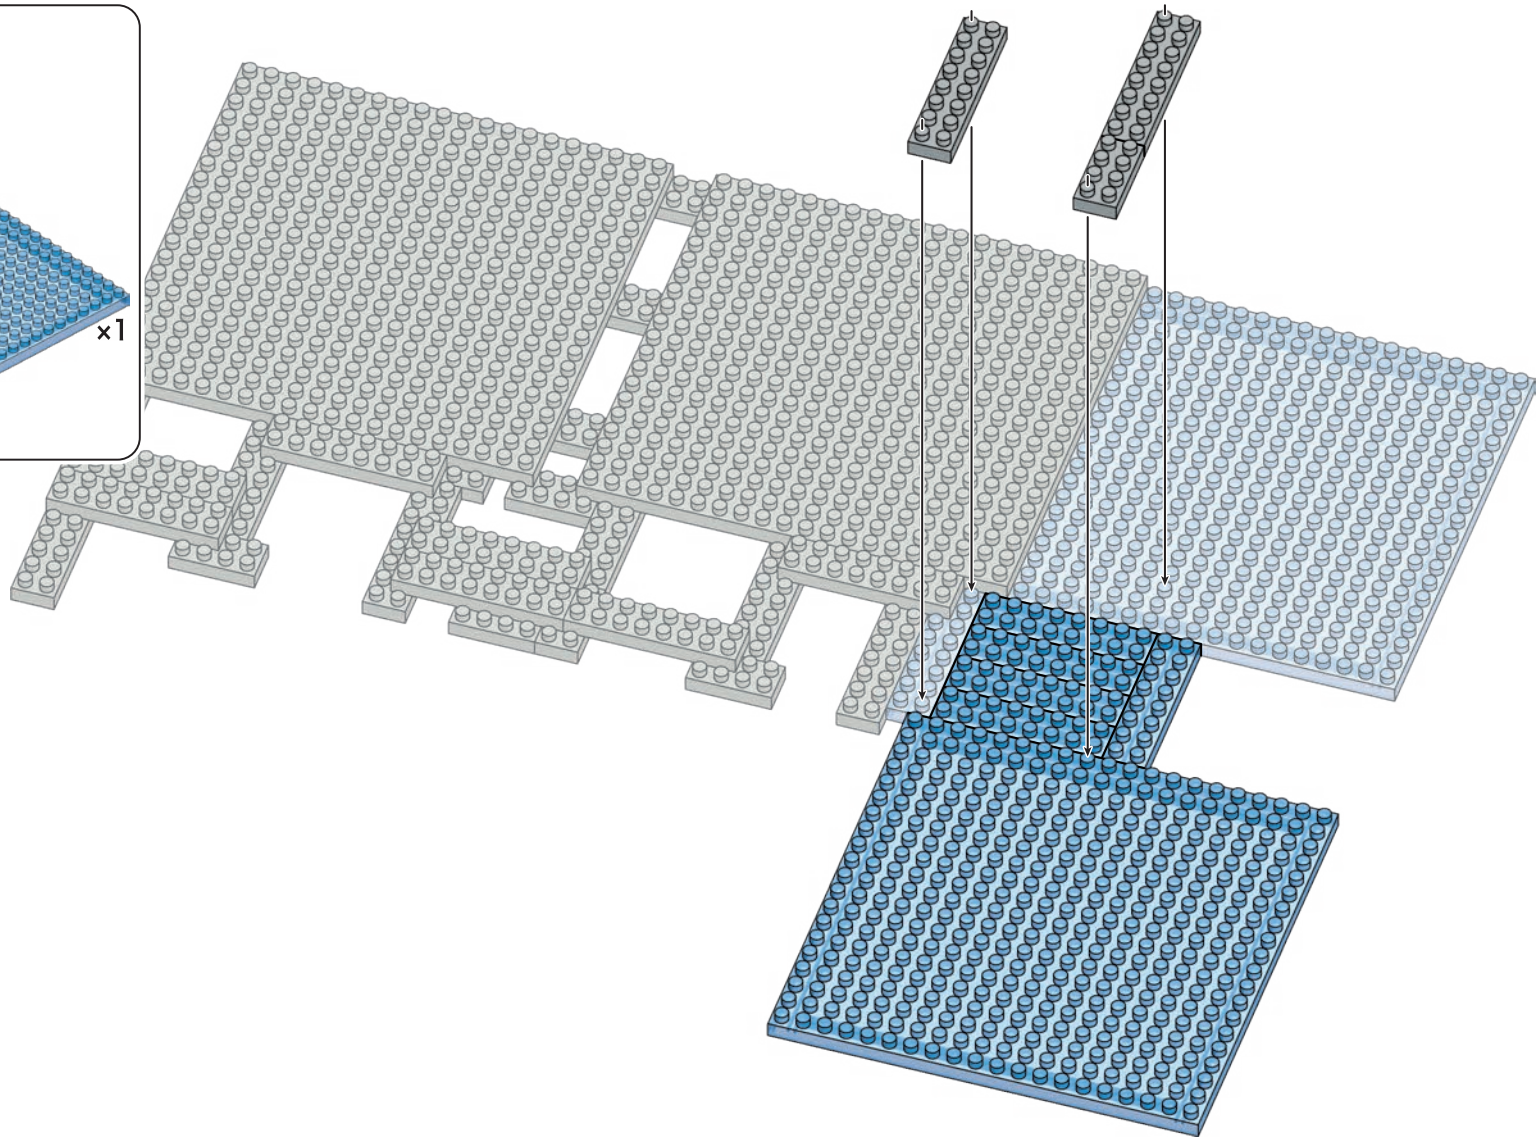

※※角度の違う2種類のブロックに注意してください。
Please note that there are two types of blocks, each with different angles.

1

2

2

くみおわり
Assembled blocks shown in faded color

3

3

4

5

7

Parts list for step 7:

- Red 1x3 Technic Brick (x1)
- Red 1x2 Technic Brick (x1)
- Brown 1x3 Technic Brick (x1)
- Brown (ブラウン / Brown)
- Gray 1x25 Technic Beam (x1)
- Gray 1x2 Technic Beam (x2)
- Gray 1x3 Technic Beam (x3)
- Gray 1x8 Technic Beam (x8)
- White 1x3 Technic Brick (ホホワイト / White) (x1)
- Clear 1x3 Technic Brick (クリア / Clear) (x1)

Assembly diagrams show a large gray plate (x1) and a smaller gray plate (x2).