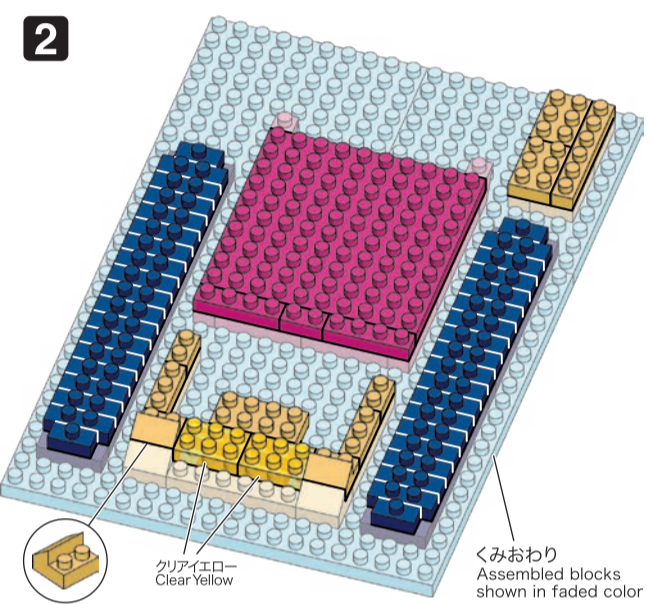

※別売りの「NB-019 ナノブロック専用ピンセット」を使うと組み立て、取りはずしに便利です。
Use "NB-019 nanoblock Tweezers" (sold separately) for an easy way to assemble and disassemble blocks.

Blue 1x8	x8	Pink 1x6	x6	Yellow 1x2	x2	Yellow 1x4	x4	Yellow 1x4	x4
Blue 1x4	x8	Pink 1x6	x6	Yellow 1x7	x7	Yellow 1x4	x4	Clear Yellow 1x4	x4
Blue 1x2	x2	Pink 1x6	x6	Yellow 1x6	x6	Yellow 1x6	x6	Clear Yellow 1x4	x4
Blue 1x2	x38	Pink 1x12	x12	Yellow 1x11	x11	Yellow 1x11	x11	Clear Yellow 1x4	x4
Blue 1x4	x2	Pink 1x6	x6	Yellow 1x3	x3	Yellow 1x3	x3	Clear Blue 1x2	x2
Green 1x1	x1	Pink 1x5	x5	Yellow 1x5	x5	Yellow 1x5	x5	Clear Blue 1x2	x2
Red 1x3	x3	Red 1x3	x3	Yellow 1x11	x11	Yellow 1x11	x11	Clear Green 1x4	x4
		Red 1x3	x3	Yellow 1x3	x3	Yellow 1x3	x3	Clear Green 1x4	x4
		Red 1x3	x3	Yellow 1x9	x9	Yellow 1x9	x9	Clear Red 1x4	x4
		Red 1x3	x3	Yellow 1x5	x5	Yellow 1x5	x5	Clear Red 1x4	x4
		Red 1x3	x3	Yellow 1x30	x30	Yellow 1x30	x30	Clear 1x2	x2

① クリア Clear

②

③

④

うらがえす Turn the body over

※部品は多めに入っております Extra blocks included