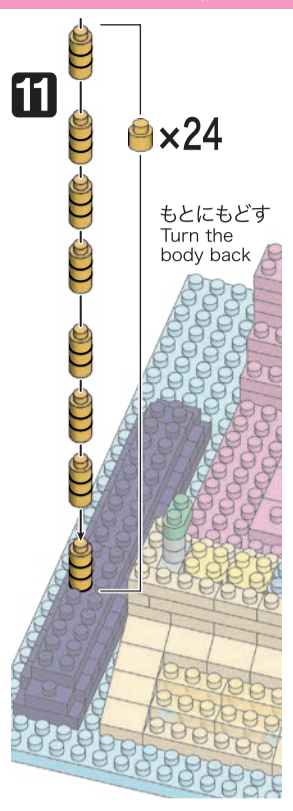

※別売りの「NB-019 ナノブロック専用ピンセット」を使うと組み立て、取りはずしに便利です。
Use "NB-019 nanoblock Tweezers" (sold separately) for an easy way to assemble and disassemble blocks.

Blue 1x8	x8	Pink 1x6	x6	Yellow 1x2	x2	Yellow 1x4	x4	Yellow 1x4	x4
Blue 1x4	x8	Pink 1x6	x6	Yellow 1x7	x7	Yellow 1x4	x4	Clear Yellow 1x4	x4
Blue 1x2	x2	Pink 1x6	x6	Yellow 1x6	x6	Yellow 1x6	x6	Clear Yellow 1x4	x4
Blue 1x2	x38	Pink 1x12	x12	Yellow 1x11	x11	Yellow 1x11	x11	Clear Yellow 1x4	x4
Blue 1x4	x2	Pink 1x6	x6	Yellow 1x3	x3	Yellow 1x3	x3	Clear Blue 1x2	x2
Green 1x1	x1	Pink 1x5	x5	Yellow 1x5	x5	Yellow 1x5	x5	Clear Blue 1x2	x2
Red 1x3	x3	Red 1x3	x3	Yellow 1x11	x11	Yellow 1x11	x11	Clear Green 1x4	x4
		Red 1x3	x3	Yellow 1x3	x3	Yellow 1x3	x3	Clear Green 1x4	x4
		Red 1x3	x3	Yellow 1x9	x9	Yellow 1x9	x9	Clear Red 1x4	x4
		Red 1x3	x3	Yellow 1x5	x5	Yellow 1x5	x5	Clear Red 1x4	x4
		Red 1x3	x3	Yellow 1x30	x30	Yellow 1x30	x30	Clear 1x2	x2

① クリア Clear

②

③

④

うらがえす Turn the body over

※部品は多めに入っております Extra blocks included