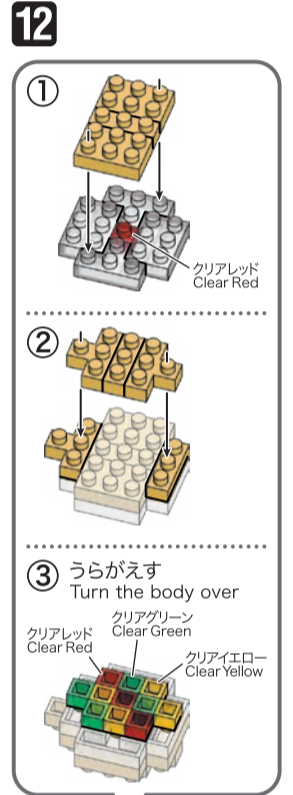

※別売りの「NB-019 ナノブロック専用ピンセット」を使うと組み立て、取りはずしに便利です。
Use "NB-019 nanoblock Tweezers" (sold separately) for an easy way to assemble and disassemble blocks.

Blue 1x8	x8	Pink 1x6	x6	Yellow 1x2	x2	Yellow 1x4	x4	Yellow 1x4	x4
Blue 1x4	x8	Pink 1x6	x6	Yellow 1x7	x7	Yellow 1x4	x4	Clear Yellow 1x4	x4
Blue 1x2	x2	Pink 1x6	x6	Yellow 1x6	x6	Yellow 1x6	x6	Clear Yellow 1x4	x4
Blue 1x2	x38	Pink 1x12	x12	Yellow 1x11	x11	Yellow 1x11	x11	Clear Yellow 1x4	x4
Blue 1x4	x2	Pink 1x6	x6	Yellow 1x3	x3	Yellow 1x3	x3	Clear Blue 1x2	x2
Green 1x1	x1	Pink 1x5	x5	Yellow 1x5	x5	Yellow 1x5	x5	Clear Blue 1x2	x2
Red 1x3	x3	Red 1x3	x3	Yellow 1x11	x11	Yellow 1x11	x11	Clear Green 1x4	x4
		Red 1x3	x3	Yellow 1x3	x3	Yellow 1x3	x3	Clear Green 1x4	x4
		Red 1x3	x3	Yellow 1x9	x9	Yellow 1x9	x9	Clear Red 1x4	x4
		Red 1x3	x3	Yellow 1x5	x5	Yellow 1x5	x5	Clear Red 1x4	x4
		Red 1x3	x3	Yellow 1x30	x30	Yellow 1x30	x30	Clear 1x2	x2

① クリア Clear

②

③

④

うらがえす Turn the body over

※部品は多めに入っております Extra blocks included