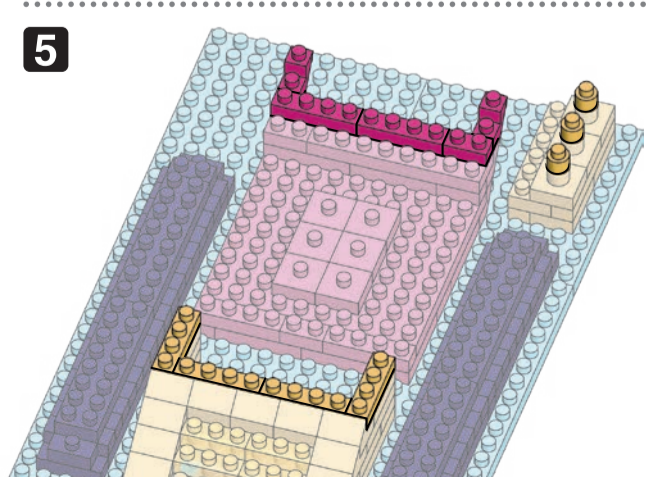

※別売りの「NB-019 ナノブロック専用ピンセット」を使うと組み立て、取りはずしに便利です。
Use "NB-019 nanoblock Tweezers" (sold separately) for an easy way to assemble and disassemble blocks.

Blue 1x8	x8	Pink 1x6	x6	Yellow 1x2	x2	Yellow 1x4	x4	Yellow 1x4	x4
Blue 1x4	x8	Pink 1x6	x6	Yellow 1x7	x7	Yellow 1x4	x4	Clear Yellow 1x4	x4
Blue 1x2	x2	Pink 1x6	x6	Yellow 1x6	x6	Yellow 1x6	x6	Clear Yellow 1x4	x4
Blue 1x2	x38	Pink 1x12	x12	Yellow 1x11	x11	Yellow 1x11	x11	Clear Yellow 1x4	x4
Blue 1x4	x2	Pink 1x6	x6	Yellow 1x3	x3	Yellow 1x3	x3	Clear Blue 1x2	x2
Green 1x1	x1	Pink 1x5	x5	Yellow 1x5	x5	Yellow 1x5	x5	Clear Blue 1x2	x2
Red 1x3	x3	Red 1x3	x3	Yellow 1x11	x11	Yellow 1x11	x11	Clear Green 1x4	x4
		Red 1x3	x3	Yellow 1x3	x3	Yellow 1x3	x3	Clear Green 1x4	x4
		Red 1x3	x3	Yellow 1x9	x9	Yellow 1x9	x9	Clear Red 1x4	x4
		Red 1x3	x3	Yellow 1x5	x5	Yellow 1x5	x5	Clear Red 1x4	x4
		Red 1x3	x3	Yellow 1x30	x30	Yellow 1x30	x30	Clear 1x2	x2

① クリア Clear

②

③

④

うらがえす Turn the body over

※部品は多めに入っております Extra blocks included