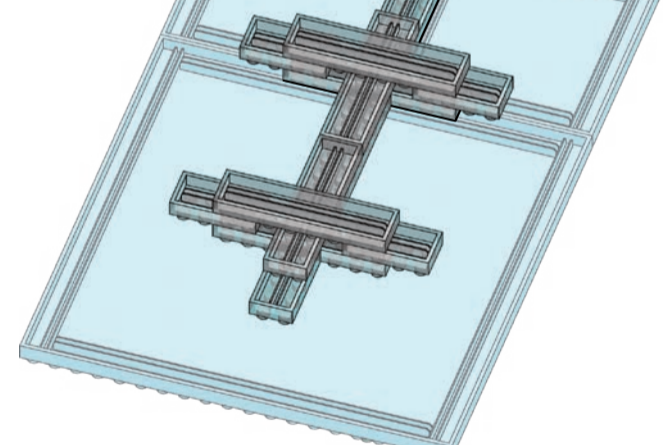

※別売りの「NB-019 ナノブロック専用ピンセット」を使うと組み立て、取りはずしに便利です。
Use "NB-019 nanoblock Tweezers" (sold separately) for an easy way to assemble and disassemble blocks.

Blue 1x8	x8	Pink 1x6	x6	Yellow 1x2	x2	Yellow 1x4	x4	Yellow 1x4	x4
Blue 1x4	x8	Pink 1x6	x6	Yellow 1x7	x7	Yellow 1x4	x4	Clear Yellow 1x4	x4
Blue 1x2	x2	Pink 1x6	x6	Yellow 1x6	x6	Yellow 1x6	x6	Clear Yellow 1x4	x4
Blue 1x2	x38	Pink 1x12	x12	Yellow 1x11	x11	Yellow 1x11	x11	Clear Yellow 1x4	x4
Blue 1x4	x2	Pink 1x6	x6	Yellow 1x3	x3	Yellow 1x3	x3	Clear Blue 1x2	x2
Green 1x1	x1	Pink 1x5	x5	Yellow 1x5	x5	Yellow 1x5	x5	Clear Blue 1x2	x2
Red 1x3	x3	Red 1x3	x3	Yellow 1x11	x11	Yellow 1x11	x11	Clear Green 1x4	x4
		Red 1x3	x3	Yellow 1x3	x3	Yellow 1x3	x3	Clear Green 1x4	x4
		Red 1x3	x3	Yellow 1x9	x9	Yellow 1x9	x9	Clear Red 1x4	x4
		Red 1x3	x3	Yellow 1x5	x5	Yellow 1x5	x5	Clear Red 1x4	x4
		Red 1x3	x3	Yellow 1x30	x30	Yellow 1x30	x30	Clear 1x2	x2

① クリア Clear

②

③

④

うらがえす Turn the body over

※部品は多めに入っております Extra blocks included