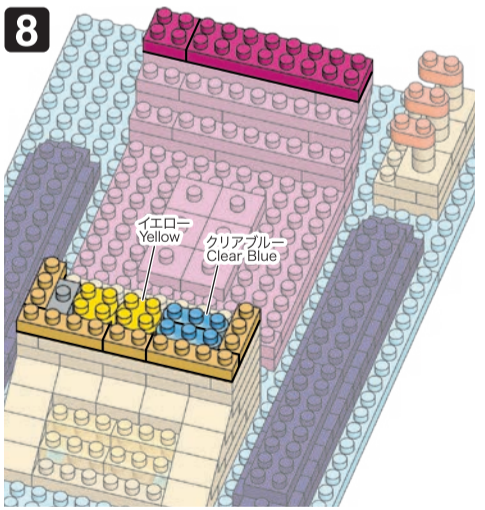

※別売りの「NB-019 ナノブロック専用ピンセット」を使うと組み立て、取りはずしに便利です。
Use "NB-019 nanoblock Tweezers" (sold separately) for an easy way to assemble and disassemble blocks.

Blue 1x8	x8	Pink 1x6	x6	Yellow 1x2	x2	Yellow 1x4	x4	Yellow 1x4	x4
Blue 1x4	x8	Pink 1x6	x6	Yellow 1x7	x7	Yellow 1x4	x4	Clear Yellow 1x4	x4
Blue 1x2	x2	Pink 1x6	x6	Yellow 1x6	x6	Yellow 1x6	x6	Clear Yellow 1x4	x4
Blue 1x2	x38	Pink 1x12	x12	Yellow 1x11	x11	Yellow 1x11	x11	Clear Yellow 1x4	x4
Blue 1x4	x2	Pink 1x6	x6	Yellow 1x3	x3	Yellow 1x3	x3	Clear Blue 1x2	x2
Green 1x1	x1	Pink 1x5	x5	Yellow 1x5	x5	Yellow 1x5	x5	Clear Blue 1x2	x2
Red 1x3	x3	Red 1x3	x3	Yellow 1x11	x11	Yellow 1x11	x11	Clear Green 1x4	x4
		Red 1x3	x3	Yellow 1x3	x3	Yellow 1x3	x3	Clear Green 1x4	x4
		Red 1x3	x3	Yellow 1x9	x9	Yellow 1x9	x9	Clear Red 1x4	x4
		Red 1x3	x3	Yellow 1x5	x5	Yellow 1x5	x5	Clear Red 1x4	x4
		Red 1x3	x3	Yellow 1x30	x30	Yellow 1x30	x30	Clear 1x2	x2

① クリア Clear

②

③

④

うらがえす Turn the body over

※部品は多めに入っております Extra blocks included