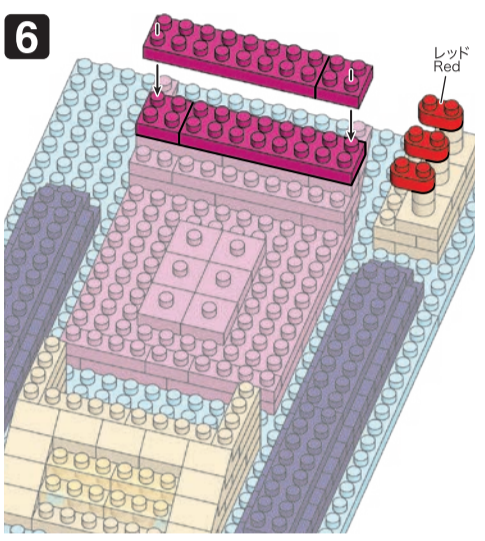

※別売りの「NB-019 ナノブロック専用ピンセット」を使うと組み立て、取りはずしに便利です。
Use "NB-019 nanoblock Tweezers" (sold separately) for an easy way to assemble and disassemble blocks.

Blue 1x8	x8	Pink 1x6	x6	Yellow 1x2	x2	Yellow 1x4	x4	Yellow 1x4	x4
Blue 1x4	x8	Pink 1x6	x6	Yellow 1x7	x7	Yellow 1x4	x4	Clear Yellow 1x4	x4
Blue 1x2	x2	Pink 1x6	x6	Yellow 1x6	x6	Yellow 1x6	x6	Clear Yellow 1x4	x4
Blue 1x2	x38	Pink 1x12	x12	Yellow 1x11	x11	Yellow 1x11	x11	Clear Yellow 1x4	x4
Blue 1x4	x2	Pink 1x6	x6	Yellow 1x3	x3	Yellow 1x3	x3	Clear Blue 1x2	x2
Green 1x1	x1	Pink 1x5	x5	Yellow 1x5	x5	Yellow 1x5	x5	Clear Blue 1x2	x2
Red 1x3	x3	Red 1x3	x3	Yellow 1x11	x11	Yellow 1x11	x11	Clear Green 1x4	x4
		Red 1x3	x3	Yellow 1x3	x3	Yellow 1x3	x3	Clear Green 1x4	x4
		Red 1x3	x3	Yellow 1x9	x9	Yellow 1x9	x9	Clear Red 1x4	x4
		Red 1x3	x3	Yellow 1x5	x5	Yellow 1x5	x5	Clear Red 1x4	x4
		Red 1x3	x3	Yellow 1x30	x30	Yellow 1x30	x30	Clear 1x2	x2

① クリア Clear

②

③

④

うらがえす Turn the body over

※部品は多めに入っております Extra blocks included