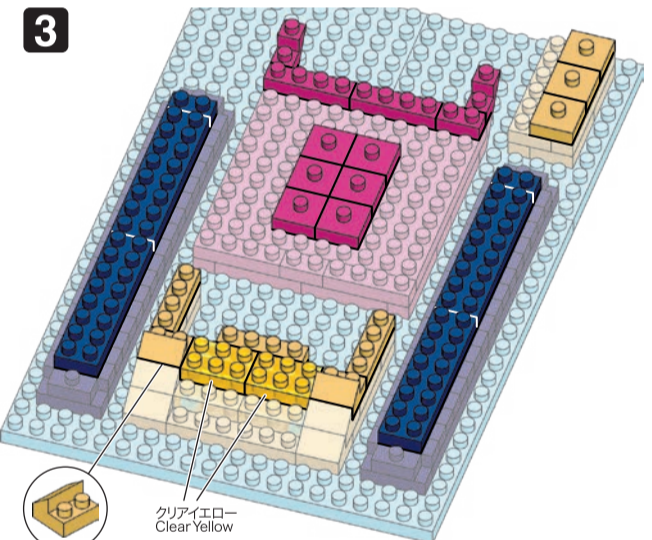

※別売りの「NB-019 ナノブロック専用ピンセット」を使うと組み立て、取りはずしに便利です。
Use "NB-019 nanoblock Tweezers" (sold separately) for an easy way to assemble and disassemble blocks.

Blue 1x8	x8	Pink 1x6	x6	Yellow 1x2	x2	Yellow 1x4	x4	Yellow 1x4	x4
Blue 1x4	x8	Pink 1x6	x6	Yellow 1x7	x7	Yellow 1x4	x4	Clear Yellow 1x4	x4
Blue 1x2	x2	Pink 1x6	x6	Yellow 1x6	x6	Yellow 1x6	x6	Clear Yellow 1x4	x4
Blue 1x2	x38	Pink 1x12	x12	Yellow 1x11	x11	Yellow 1x11	x11	Clear Yellow 1x4	x4
Blue 1x4	x2	Pink 1x6	x6	Yellow 1x3	x3	Yellow 1x3	x3	Clear Blue 1x2	x2
Green 1x1	x1	Pink 1x5	x5	Yellow 1x5	x5	Yellow 1x5	x5	Clear Blue 1x2	x2
Red 1x3	x3	Red 1x3	x3	Yellow 1x11	x11	Yellow 1x11	x11	Clear Green 1x4	x4
		Red 1x3	x3	Yellow 1x3	x3	Yellow 1x3	x3	Clear Green 1x4	x4
		Red 1x3	x3	Yellow 1x9	x9	Yellow 1x9	x9	Clear Red 1x4	x4
		Red 1x3	x3	Yellow 1x5	x5	Yellow 1x5	x5	Clear Red 1x4	x4
		Red 1x3	x3	Yellow 1x30	x30	Yellow 1x30	x30	Clear 1x2	x2

① クリア Clear

②

③

④

うらがえす Turn the body over

※部品は多めに入っております Extra blocks included