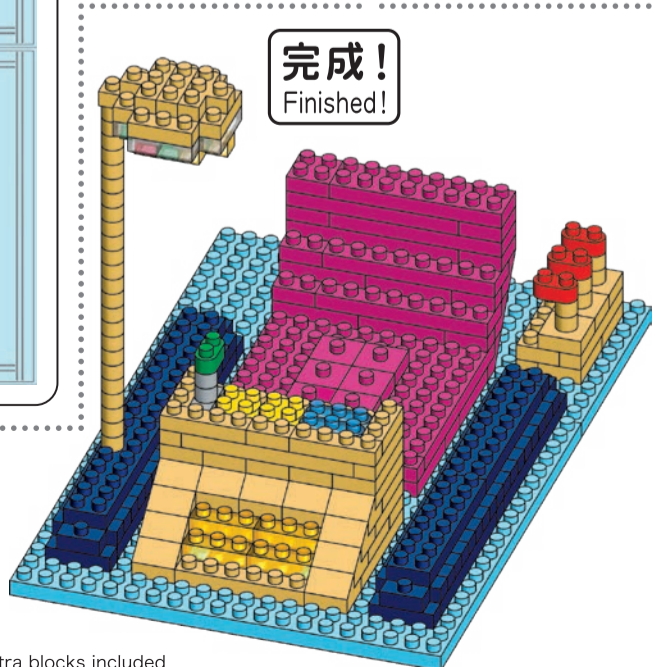

※別売りの「NB-019 ナノブロック専用ピンセット」を使うと組み立て、取りはずしに便利です。
Use "NB-019 nanoblock Tweezers" (sold separately) for an easy way to assemble and disassemble blocks.

Blue 1x8	x8	Pink 1x6	x6	Yellow 1x2	x2	Yellow 1x4	x4	Yellow 1x4	x4
Blue 1x4	x8	Pink 1x6	x6	Yellow 1x7	x7	Yellow 1x4	x4	Clear Yellow 1x4	x4
Blue 1x2	x2	Pink 1x6	x6	Yellow 1x6	x6	Yellow 1x6	x6	Clear Yellow 1x4	x4
Blue 1x2	x38	Pink 1x12	x12	Yellow 1x11	x11	Yellow 1x11	x11	Clear Yellow 1x4	x4
Blue 1x4	x2	Pink 1x6	x6	Yellow 1x3	x3	Yellow 1x3	x3	Clear Blue 1x2	x2
Green 1x1	x1	Pink 1x5	x5	Yellow 1x5	x5	Yellow 1x5	x5	Clear Blue 1x2	x2
Red 1x3	x3	Red 1x3	x3	Yellow 1x11	x11	Yellow 1x11	x11	Clear Green 1x4	x4
		Red 1x3	x3	Yellow 1x3	x3	Yellow 1x3	x3	Clear Green 1x4	x4
		Red 1x3	x3	Yellow 1x9	x9	Yellow 1x9	x9	Clear Red 1x4	x4
		Red 1x3	x3	Yellow 1x5	x5	Yellow 1x5	x5	Clear Red 1x4	x4
		Red 1x3	x3	Yellow 1x30	x30	Yellow 1x30	x30	Clear 1x2	x2

① クリア Clear

②

③

④

うらがえす Turn the body over

※部品は多めに入っております Extra blocks included