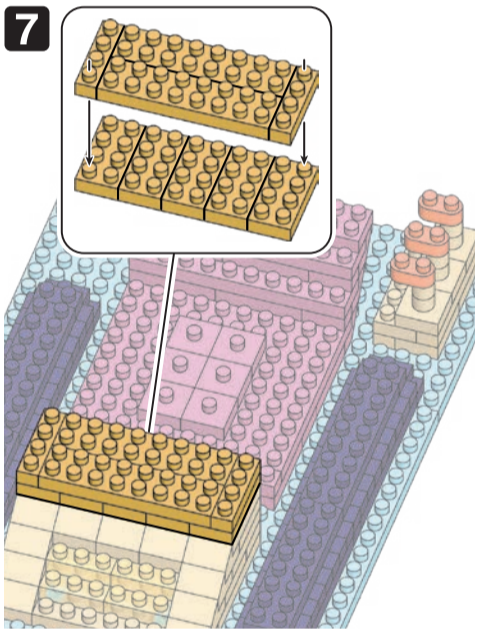

※別売りの「NB-019 ナノブロック専用ピンセット」を使うと組み立て、取りはずしに便利です。
Use "NB-019 nanoblock Tweezers" (sold separately) for an easy way to assemble and disassemble blocks.

Blue 1x8	x8	Pink 1x6	x6	Yellow 1x2	x2	Yellow 1x4	x4	Yellow 1x4	x4
Blue 1x4	x8	Pink 1x6	x6	Yellow 1x7	x7	Yellow 1x4	x4	Clear Yellow 1x4	x4
Blue 1x2	x2	Pink 1x6	x6	Yellow 1x6	x6	Yellow 1x6	x6	Clear Yellow 1x4	x4
Blue 1x2	x38	Pink 1x12	x12	Yellow 1x11	x11	Yellow 1x11	x11	Clear Yellow 1x4	x4
Blue 1x4	x2	Pink 1x6	x6	Yellow 1x3	x3	Yellow 1x3	x3	Clear Blue 1x2	x2
Green 1x1	x1	Pink 1x5	x5	Yellow 1x5	x5	Yellow 1x5	x5	Clear Blue 1x2	x2
Red 1x3	x3	Red 1x3	x3	Yellow 1x11	x11	Yellow 1x11	x11	Clear Green 1x4	x4
		Red 1x3	x3	Yellow 1x3	x3	Yellow 1x3	x3	Clear Green 1x4	x4
		Red 1x3	x3	Yellow 1x9	x9	Yellow 1x9	x9	Clear Red 1x4	x4
		Red 1x3	x3	Yellow 1x5	x5	Yellow 1x5	x5	Clear Red 1x4	x4
		Red 1x3	x3	Yellow 1x30	x30	Yellow 1x30	x30	Clear 1x2	x2

① クリア Clear

②

③

④

うらがえす Turn the body over

※部品は多めに入っております Extra blocks included