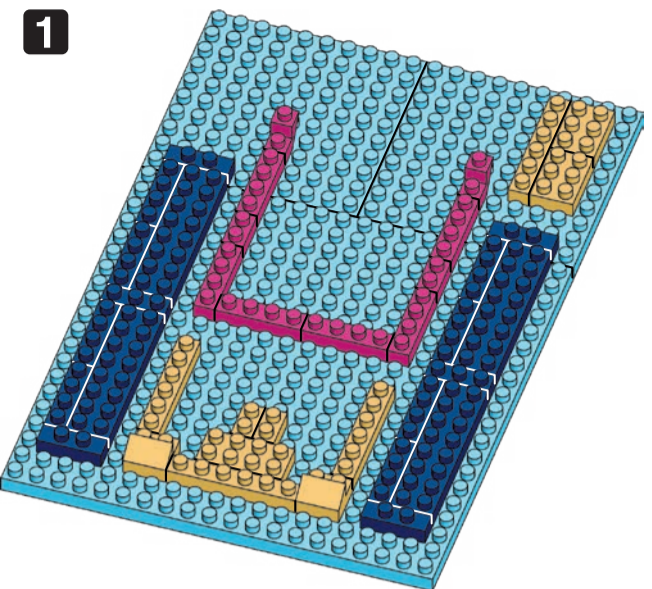

※別売りの「NB-019 ナノブロック専用ピンセット」を使うと組み立て、取りはずしに便利です。
Use "NB-019 nanoblock Tweezers" (sold separately) for an easy way to assemble and disassemble blocks.

Blue 1x8	x8	Pink 1x6	x6	Yellow 1x2	x2	Yellow 1x4	x4	Yellow 1x4	x4
Blue 1x4	x8	Pink 1x6	x6	Yellow 1x7	x7	Yellow 1x4	x4	Clear Yellow 1x4	x4
Blue 1x2	x2	Pink 1x6	x6	Yellow 1x6	x6	Yellow 1x6	x6	Clear Yellow 1x4	x4
Blue 1x2	x38	Pink 1x12	x12	Yellow 1x11	x11	Yellow 1x11	x11	Clear Yellow 1x4	x4
Blue 1x4	x2	Pink 1x6	x6	Yellow 1x3	x3	Yellow 1x3	x3	Clear Blue 1x2	x2
Green 1x1	x1	Pink 1x5	x5	Yellow 1x5	x5	Yellow 1x5	x5	Clear Blue 1x2	x2
Red 1x3	x3	Red 1x3	x3	Yellow 1x11	x11	Yellow 1x11	x11	Clear Green 1x4	x4
		Red 1x3	x3	Yellow 1x3	x3	Yellow 1x3	x3	Clear Green 1x4	x4
		Red 1x3	x3	Yellow 1x9	x9	Yellow 1x9	x9	Clear Red 1x4	x4
		Red 1x3	x3	Yellow 1x5	x5	Yellow 1x5	x5	Clear Red 1x4	x4
		Red 1x3	x3	Yellow 1x30	x30	Yellow 1x30	x30	Clear 1x2	x2

① クリア Clear

②

③

④

うらがえす Turn the body over

※部品は多めに入っております Extra blocks included