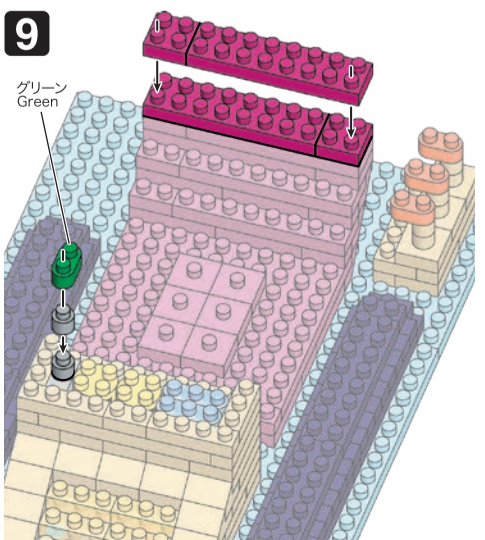

※別売りの「NB-019 ナノブロック専用ピンセット」を使うと組み立て、取りはずしに便利です。
Use "NB-019 nanoblock Tweezers" (sold separately) for an easy way to assemble and disassemble blocks.

Blue 1x8	x8	Pink 1x6	x6	Yellow 1x2	x2	Yellow 1x4	x4	Yellow 1x4	x4
Blue 1x4	x8	Pink 1x6	x6	Yellow 1x7	x7	Yellow 1x4	x4	Clear Yellow 1x4	x4
Blue 1x2	x2	Pink 1x6	x6	Yellow 1x6	x6	Yellow 1x6	x6	Clear Yellow 1x4	x4
Blue 1x2	x38	Pink 1x12	x12	Yellow 1x11	x11	Yellow 1x11	x11	Clear Yellow 1x4	x4
Blue 1x4	x2	Pink 1x6	x6	Yellow 1x3	x3	Yellow 1x3	x3	Clear Blue 1x2	x2
Green 1x1	x1	Pink 1x5	x5	Yellow 1x5	x5	Yellow 1x5	x5	Clear Blue 1x2	x2
Red 1x3	x3	Red 1x3	x3	Yellow 1x11	x11	Yellow 1x11	x11	Clear Green 1x4	x4
		Red 1x3	x3	Yellow 1x3	x3	Yellow 1x3	x3	Clear Green 1x4	x4
		Red 1x3	x3	Yellow 1x9	x9	Yellow 1x9	x9	Clear Red 1x4	x4
		Red 1x3	x3	Yellow 1x5	x5	Yellow 1x5	x5	Clear Red 1x4	x4
		Red 1x3	x3	Yellow 1x30	x30	Yellow 1x30	x30	Clear 1x2	x2

① クリア Clear

②

③

④

うらがえす Turn the body over

※部品は多めに入っております Extra blocks included