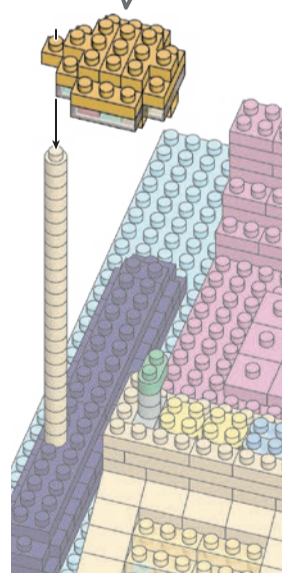

※別売りの「NB-019 ナノブロック専用ピンセット」を使うと組み立て、取りはずしに便利です。
Use "NB-019 nanoblock Tweezers" (sold separately) for an easy way to assemble and disassemble blocks.

Blue 1x8	x8	Pink 1x6	x6	Yellow 1x2	x2	Yellow 1x4	x4	Yellow 1x4	x4
Blue 1x4	x8	Pink 1x6	x6	Yellow 1x7	x7	Yellow 1x4	x4	Clear Yellow 1x4	x4
Blue 1x2	x2	Pink 1x6	x6	Yellow 1x6	x6	Yellow 1x6	x6	Clear Yellow 1x4	x4
Blue 1x2	x38	Pink 1x12	x12	Yellow 1x11	x11	Yellow 1x11	x11	Clear Yellow 1x4	x4
Blue 1x4	x2	Pink 1x6	x6	Yellow 1x3	x3	Yellow 1x3	x3	Clear Blue 1x2	x2
Green 1x1	x1	Pink 1x5	x5	Yellow 1x5	x5	Yellow 1x5	x5	Clear Blue 1x2	x2
Red 1x3	x3	Red 1x3	x3	Yellow 1x11	x11	Yellow 1x11	x11	Clear Green 1x4	x4
		Red 1x3	x3	Yellow 1x3	x3	Yellow 1x3	x3	Clear Green 1x4	x4
		Red 1x3	x3	Yellow 1x9	x9	Yellow 1x9	x9	Clear Red 1x4	x4
		Red 1x3	x3	Yellow 1x5	x5	Yellow 1x5	x5	Clear Red 1x4	x4
		Red 1x3	x3	Yellow 1x30	x30	Yellow 1x30	x30	Clear 1x2	x2

① クリア Clear

②

③

④

うらがえす Turn the body over

※部品は多めに入っております Extra blocks included