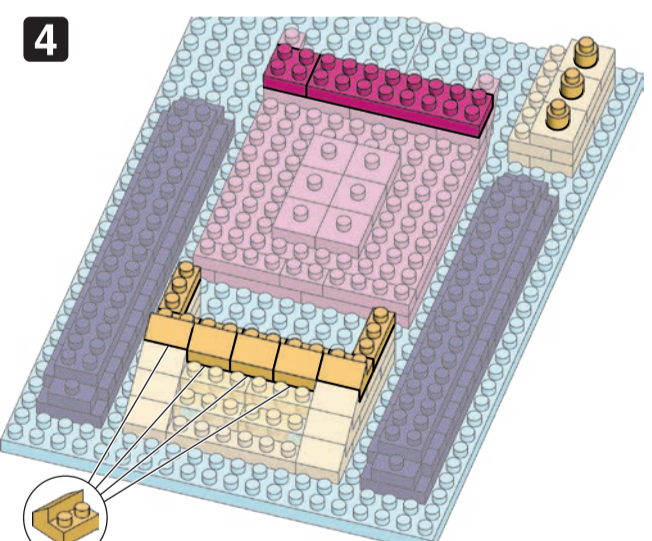

※別売りの「NB-019 ナノブロック専用ピンセット」を使うと組み立て、取りはずしに便利です。
Use "NB-019 nanoblock Tweezers" (sold separately) for an easy way to assemble and disassemble blocks.

Blue 1x8	x8	Pink 1x6	x6	Yellow 1x2	x2	Yellow 1x4	x4	Yellow 1x4	x4
Blue 1x4	x8	Pink 1x6	x6	Yellow 1x7	x7	Yellow 1x4	x4	Clear Yellow 1x4	x4
Blue 1x2	x2	Pink 1x6	x6	Yellow 1x6	x6	Yellow 1x6	x6	Clear Yellow 1x4	x4
Blue 1x2	x38	Pink 1x12	x12	Yellow 1x11	x11	Yellow 1x11	x11	Clear Yellow 1x4	x4
Blue 1x4	x2	Pink 1x6	x6	Yellow 1x3	x3	Yellow 1x3	x3	Clear Blue 1x2	x2
Green 1x1	x1	Pink 1x5	x5	Yellow 1x5	x5	Yellow 1x5	x5	Clear Blue 1x2	x2
Red 1x3	x3	Red 1x3	x3	Yellow 1x11	x11	Yellow 1x11	x11	Clear Green 1x4	x4
		Red 1x3	x3	Yellow 1x3	x3	Yellow 1x3	x3	Clear Green 1x4	x4
		Red 1x3	x3	Yellow 1x9	x9	Yellow 1x9	x9	Clear Red 1x4	x4
		Red 1x3	x3	Yellow 1x5	x5	Yellow 1x5	x5	Clear Red 1x4	x4
		Red 1x3	x3	Yellow 1x30	x30	Yellow 1x30	x30	Clear 1x2	x2

① クリア Clear

②

③

④

うらがえす Turn the body over

※部品は多めに入っております Extra blocks included