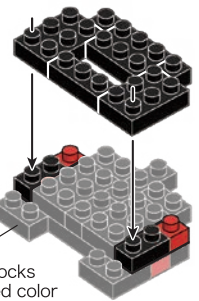

※別売りの「NB-019 ナノブロック専用ピンセット」や「NB-020 ナノブロックパッド」を使うと組み立て、取りはずしに便利です。  
Use "NB-019 nanoblock® Tweezers" and "NB-020 nanoblock® Pad" (each sold separately) for an easy way to assemble and disassemble blocks.

1

- Red 1x2 x2
- Black 1x2 x1
- Black 1x4 x4
- Black 1x5 x5
- Black 1x2 x2

2

- Red 1x2 x2
- Black 1x2 x2
- Black 1x3 x3
- Black 1x2 x2
- Black 1x1 x1

くみおわり  
Assembled blocks  
shown in faded color

3

- Black 1x1 x1
- Black 1x2 x2
- Black 1x4 x4
- Black 1x5 x5

4

- Red 1x2 x8
- Black 1x2 x2
- Black 1x4 x4

① ②

x2

5

- Black 1x3 x3
- Black 1x6 x6
- Black 1x2 x2

6

- Black 1x5 x5
- Black 1x1 x1
- Black 1x3 x3

7

- Red 1x2 x2
- Red 1x1 x2
- Black 1x2 x2
- Black 1x3 x3
- Red 1x2 x2
- Yellow 1x6 x6
- Black 1x1 x1
- Black 1x4 x4
- Red 1x1 x12

① ②

うしろから見た図  
Rear side view

8

- Red 1x1 x1
- Red 1x1 x1
- Red 1x1 x1
- Black 1x5 x5
- Black 1x1 x1
- Black 1x4 x4
- Black 1x9 x9
- Black 1x2 x2