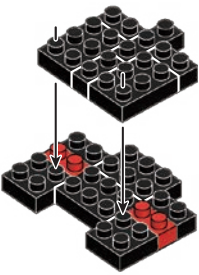

※別売りの「NB-019 ナノブロック専用ピンセット」や「NB-020 ナノブロックパッド」を使うと組み立て、取りはずしに便利です。  
Use "NB-019 nanoblock® Tweezers" and "NB-020 nanoblock® Pad" (each sold separately) for an easy way to assemble and disassemble blocks.

1

- Red 1x2 x2
- Black 1x2 x1
- Black 1x4 x4
- Black 1x5 x5
- Black 1x2 x2

2

- Red 1x2 x2
- Black 1x2 x2
- Black 1x3 x3
- Black 1x2 x2
- Black 1x1 x1

くみおわり  
Assembled blocks  
shown in faded color

3

- Black 1x1 x1
- Black 1x2 x2
- Black 1x4 x4
- Black 1x5 x5

4

- Red 1x2 x8
- Black 1x2 x2
- Black 1x4 x4

① ②

x2

5

- Black 1x3 x3
- Black 1x6 x6
- Black 1x2 x2

6

- Black 1x5 x5
- Black 1x1 x1
- Black 1x3 x3

7

- Red 1x2 x2
- Red 1x1 x2
- Black 1x2 x2
- Black 1x3 x3
- Red 1x2 x2
- Yellow 1x6 x6
- Black 1x1 x1
- Black 1x4 x4
- Red 1x1 x12

① ②

うしろから見た図  
Rear side view

8

- Red 1x1 x1
- Red 1x1 x1
- Red 1x1 x1
- Black 1x5 x5
- Black 1x1 x1
- Black 1x4 x4
- Black 1x9 x9
- Black 1x2 x2