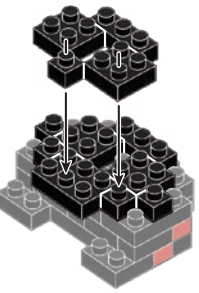

※別売りの「NB-019 ナノブロック専用ピンセット」や「NB-020 ナノブロックパッド」を使うと組み立て、取りはずしに便利です。  
Use "NB-019 nanoblock® Tweezers" and "NB-020 nanoblock® Pad" (each sold separately) for an easy way to assemble and disassemble blocks.

1

- Red 1x2 x2
- Black 1x2 x1
- Black 1x4 x4
- Black 1x5 x5
- Black 1x2 x2

2

- Red 1x2 x2
- Black 1x2 x2
- Black 1x3 x3
- Black 1x2 x2
- Black 1x1 x1

くみおわり  
Assembled blocks  
shown in faded color

3

- Black 1x1 x1
- Black 1x2 x2
- Black 1x4 x4
- Black 1x5 x5

4

- Red 1x2 x8
- Black 1x2 x2
- Black 1x4 x4

① ②

x2

5

- Black 1x3 x3
- Black 1x6 x6
- Black 1x2 x2

6

- Black 1x5 x5
- Black 1x1 x1
- Black 1x3 x3

7

- Red 1x2 x2
- Red 1x1 x2
- Black 1x2 x2
- Black 1x3 x3
- Red 1x2 x2
- Yellow 1x6 x6
- Black 1x1 x1
- Black 1x4 x4
- Red 1x1 x12

① ②

うしろから見た図  
Rear side view

8

- Red 1x1 x1
- Red 1x1 x1
- Red 1x1 x1
- Black 1x5 x5
- Black 1x1 x1
- Black 1x4 x4
- Black 1x9 x9
- Black 1x2 x2