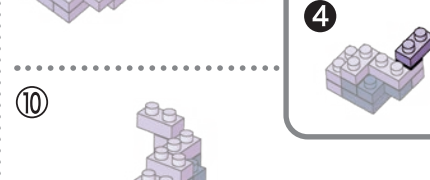

※別売りの「NB-019 ナノブロック専用ピンセット」や「NB-020 ナノブロックパッド」を使うと組み立て、取りはずしに便利です。
Use "NB-019 nanoblock® Tweezers" and "NB-020 nanoblock® Pad" (each sold separately) for an easy way to assemble and disassemble blocks.

- Dark Blue 2x2 Brick x2
- Dark Blue 2x4 Brick x4
- Dark Purple 2x2 Brick x2
- Dark Purple 2x4 Brick x15
- Light Purple 1x4 Brick x10
- Light Purple 2x4 Brick x15
- Light Purple 2x6 Brick x21
- Red 1x1 Brick x1
- Light Purple 1x2 Brick x2
- Dark Blue 2x4 Brick x4
- Dark Purple 2x2 Brick x2
- Light Purple 2x4 Brick x4
- Light Purple 2x4 Brick x5
- Light Purple 2x4 Brick x9
- Light Purple 2x4 Brick x14
- Light Purple 2x6 Brick x18
- Dark Grey 1x1 Brick x1