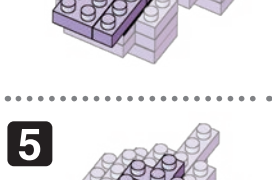

※別売りの「NB-019 ナノブロック専用ピンセット」や「NB-020 ナノブロックパッド」を使うと組み立て、取りはずしに便利です。
Use "NB-019 nanoblock® Tweezers" and "NB-020 nanoblock® Pad" (each sold separately) for an easy way to assemble and disassemble blocks.

- Dark Blue 2x2 Brick x2
- Dark Blue 2x4 Brick x4
- Dark Purple 2x2 Brick x2
- Dark Purple 2x4 Brick x15
- Light Purple 1x4 Brick x10
- Light Purple 2x4 Brick x15
- Light Purple 2x6 Brick x21
- Red 1x1 Brick x1
- Light Purple 1x2 Brick x2
- Dark Blue 2x4 Brick x4
- Dark Purple 2x2 Brick x2
- Light Purple 2x4 Brick x4
- Light Purple 2x4 Brick x5
- Light Purple 2x4 Brick x9
- Light Purple 2x4 Brick x14
- Light Purple 2x6 Brick x18
- Dark Grey 1x1 Brick x1