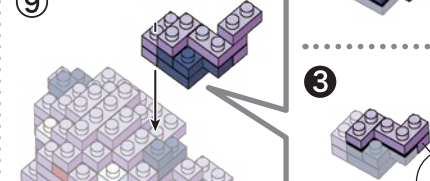

※別売りの「NB-019 ナノブロック専用ピンセット」や「NB-020 ナノブロックパッド」を使うと組み立て、取りはずしに便利です。
Use "NB-019 nanoblock® Tweezers" and "NB-020 nanoblock® Pad" (each sold separately) for an easy way to assemble and disassemble blocks.

- Dark Blue 2x2 Brick x2
- Dark Blue 2x4 Brick x4
- Dark Purple 2x2 Brick x2
- Dark Purple 2x4 Brick x15
- Light Purple 1x4 Brick x10
- Light Purple 2x4 Brick x15
- Light Purple 2x6 Brick x21
- Red 1x1 Brick x1
- Light Purple 1x2 Brick x2
- Dark Blue 2x4 Brick x4
- Dark Purple 2x2 Brick x2
- Light Purple 2x4 Brick x4
- Light Purple 2x4 Brick x5
- Light Purple 2x4 Brick x9
- Light Purple 2x4 Brick x14
- Light Purple 2x6 Brick x18
- Dark Grey 1x1 Brick x1