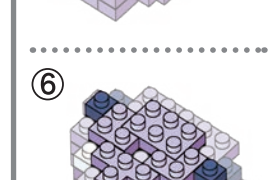

※別売りの「NB-019 ナノブロック専用ピンセット」や「NB-020 ナノブロックパッド」を使うと組み立て、取りはずしに便利です。
Use "NB-019 nanoblock® Tweezers" and "NB-020 nanoblock® Pad" (each sold separately) for an easy way to assemble and disassemble blocks.

- Dark Blue 2x2 Brick x2
- Dark Blue 2x4 Brick x4
- Dark Purple 2x2 Brick x2
- Dark Purple 2x4 Brick x15
- Light Purple 1x4 Brick x10
- Light Purple 2x4 Brick x15
- Light Purple 2x6 Brick x21
- Red 1x1 Brick x1
- Light Purple 1x2 Brick x2
- Dark Blue 2x4 Brick x4
- Dark Purple 2x2 Brick x2
- Light Purple 2x4 Brick x4
- Light Purple 2x4 Brick x5
- Light Purple 2x4 Brick x9
- Light Purple 2x4 Brick x14
- Light Purple 2x6 Brick x18
- Dark Grey 1x1 Brick x1

- 1 Dark Blue 2x2 Brick
- 2 Dark Blue 2x4 Brick
- 3 Light Purple 2x4 Brick
- 4 Light Purple 2x4 Brick

- 1 Dark Blue 2x2 Brick
- 2 Dark Blue 2x4 Brick
- 3 Light Purple 2x4 Brick
- 4 Light Purple 2x4 Brick