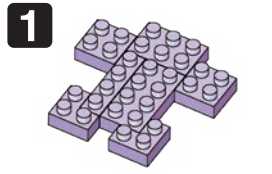

※別売りの「NB-019 ナノブロック専用ピンセット」や「NB-020 ナノブロックパッド」を使うと組み立て、取りはずしに便利です。
Use "NB-019 nanoblock® Tweezers" and "NB-020 nanoblock® Pad" (each sold separately) for an easy way to assemble and disassemble blocks.

- Dark Blue 2x2 Brick x2
- Dark Blue 2x4 Brick x4
- Dark Purple 2x2 Brick x2
- Dark Purple 2x4 Brick x15
- Light Purple 1x4 Brick x10
- Light Purple 2x4 Brick x15
- Light Purple 2x6 Brick x21
- Red 1x1 Brick x1
- Light Purple 1x2 Brick x2
- Dark Blue 2x4 Brick x4
- Dark Purple 2x2 Brick x2
- Light Purple 2x4 Brick x4
- Light Purple 2x4 Brick x5
- Light Purple 2x4 Brick x9
- Light Purple 2x4 Brick x14
- Light Purple 2x6 Brick x18
- Dark Grey 1x1 Brick x1