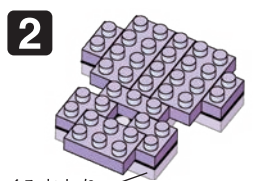

※別売りの「NB-019 ナノブロック専用ピンセット」や「NB-020 ナノブロックパッド」を使うと組み立て、取りはずしに便利です。
Use "NB-019 nanoblock® Tweezers" and "NB-020 nanoblock® Pad" (each sold separately) for an easy way to assemble and disassemble blocks.

- Dark Blue 2x2 Brick x2
- Dark Blue 2x4 Brick x4
- Dark Purple 2x2 Brick x2
- Dark Purple 2x4 Brick x15
- Light Purple 1x4 Brick x10
- Light Purple 2x4 Brick x15
- Light Purple 2x6 Brick x21
- Red 1x1 Brick x1
- Light Purple 1x2 Brick x2
- Dark Blue 2x4 Brick x4
- Dark Purple 2x2 Brick x2
- Light Purple 2x4 Brick x4
- Light Purple 2x4 Brick x5
- Light Purple 2x4 Brick x9
- Light Purple 2x4 Brick x14
- Light Purple 2x6 Brick x18
- Dark Grey 1x1 Brick x1