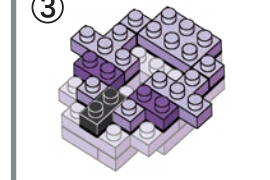

※別売りの「NB-019 ナノブロック専用ピンセット」や「NB-020 ナノブロックパッド」を使うと組み立て、取りはずしに便利です。
Use "NB-019 nanoblock® Tweezers" and "NB-020 nanoblock® Pad" (each sold separately) for an easy way to assemble and disassemble blocks.

- Dark Blue 2x2 Brick x2
- Dark Blue 2x4 Brick x4
- Dark Purple 2x2 Brick x2
- Dark Purple 2x4 Brick x15
- Light Purple 1x4 Brick x10
- Light Purple 2x4 Brick x15
- Light Purple 2x6 Brick x21
- Red 1x1 Brick x1
- Light Purple 1x2 Brick x2
- Dark Blue 2x4 Brick x4
- Dark Purple 2x2 Brick x2
- Light Purple 2x4 Brick x4
- Light Purple 2x4 Brick x5
- Light Purple 2x4 Brick x9
- Light Purple 2x4 Brick x14
- Light Purple 2x6 Brick x18
- Dark Grey 1x1 Brick x1

- 1 Dark Blue 2x2 Brick
- 2 Dark Blue 2x4 Brick
- 3 Light Purple 2x4 Brick
- 4 Light Purple 2x4 Brick

- 1 Dark Blue 2x2 Brick
- 2 Dark Blue 2x4 Brick
- 3 Light Purple 2x4 Brick
- 4 Light Purple 2x4 Brick