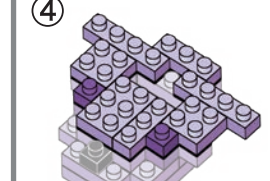

※別売りの「NB-019 ナノブロック専用ピンセット」や「NB-020 ナノブロックパッド」を使うと組み立て、取りはずしに便利です。
Use "NB-019 nanoblock® Tweezers" and "NB-020 nanoblock® Pad" (each sold separately) for an easy way to assemble and disassemble blocks.

- Dark Blue 2x2 Brick x2
- Dark Blue 2x4 Brick x4
- Dark Purple 2x2 Brick x2
- Dark Purple 2x4 Brick x15
- Light Purple 1x4 Brick x10
- Light Purple 2x4 Brick x15
- Light Purple 2x6 Brick x21
- Red 1x1 Brick x1
- Light Purple 1x2 Brick x2
- Dark Blue 2x4 Brick x4
- Dark Purple 2x2 Brick x2
- Light Purple 2x4 Brick x4
- Light Purple 2x4 Brick x5
- Light Purple 2x4 Brick x9
- Light Purple 2x4 Brick x14
- Light Purple 2x6 Brick x18
- Dark Grey 1x1 Brick x1

- 1 Dark Blue 2x2 Brick
- 2 Dark Blue 2x4 Brick
- 3 Light Purple 2x4 Brick
- 4 Light Purple 2x4 Brick

- 1 Dark Blue 2x2 Brick
- 2 Dark Blue 2x4 Brick
- 3 Light Purple 2x4 Brick
- 4 Light Purple 2x4 Brick