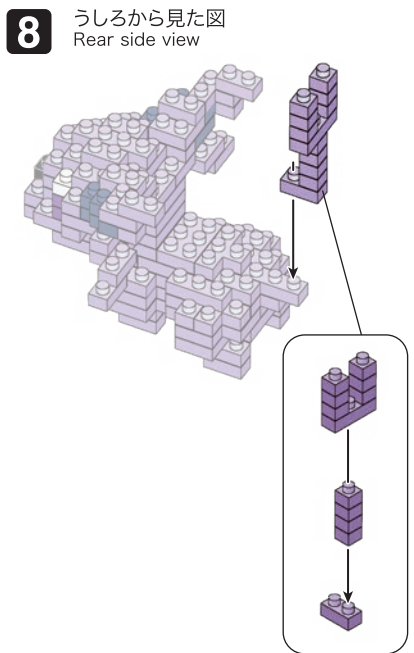

※別売りの「NB-019 ナノブロック専用ピンセット」や「NB-020 ナノブロックパッド」を使うと組み立て、取りはずしに便利です。
Use "NB-019 nanoblock® Tweezers" and "NB-020 nanoblock® Pad" (each sold separately) for an easy way to assemble and disassemble blocks.

- Dark Blue 2x2 Brick x2
- Dark Blue 2x4 Brick x4
- Dark Purple 2x2 Brick x2
- Dark Purple 2x4 Brick x15
- Light Purple 1x4 Brick x10
- Light Purple 2x4 Brick x15
- Light Purple 2x6 Brick x21
- Red 1x1 Brick x1
- Light Purple 1x2 Brick x2
- Dark Blue 2x4 Brick x4
- Dark Purple 2x2 Brick x2
- Light Purple 2x4 Brick x4
- Light Purple 2x4 Brick x5
- Light Purple 2x4 Brick x9
- Light Purple 2x4 Brick x14
- Light Purple 2x6 Brick x18
- Dark Grey 1x1 Brick x1

- 1 Dark Blue 2x2 Brick
- 2 Dark Blue 2x4 Brick
- 3 Light Purple 2x4 Brick
- 4 Light Purple 2x4 Brick

- 1 Dark Blue 2x2 Brick
- 2 Dark Blue 2x4 Brick
- 3 Light Purple 2x4 Brick
- 4 Light Purple 2x4 Brick