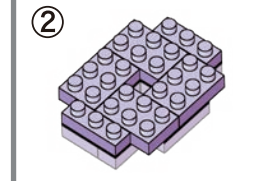

※別売りの「NB-019 ナノブロック専用ピンセット」や「NB-020 ナノブロックパッド」を使うと組み立て、取りはずしに便利です。
Use "NB-019 nanoblock® Tweezers" and "NB-020 nanoblock® Pad" (each sold separately) for an easy way to assemble and disassemble blocks.

- Dark Blue 2x2 Brick x2
- Dark Blue 2x4 Brick x4
- Dark Purple 2x2 Brick x2
- Dark Purple 2x4 Brick x15
- Light Purple 1x4 Brick x10
- Light Purple 2x4 Brick x15
- Light Purple 2x6 Brick x21
- Red 1x1 Brick x1
- Light Purple 1x2 Brick x2
- Dark Blue 2x4 Brick x4
- Dark Purple 2x2 Brick x2
- Light Purple 2x4 Brick x4
- Light Purple 2x4 Brick x5
- Light Purple 2x4 Brick x9
- Light Purple 2x4 Brick x14
- Light Purple 2x6 Brick x18
- Dark Grey 1x1 Brick x1