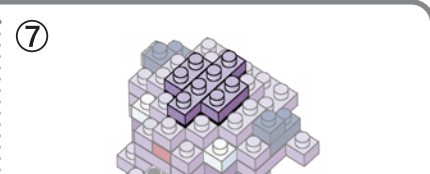

※別売りの「NB-019 ナノブロック専用ピンセット」や「NB-020 ナノブロックパッド」を使うと組み立て、取りはずしに便利です。
Use "NB-019 nanoblock® Tweezers" and "NB-020 nanoblock® Pad" (each sold separately) for an easy way to assemble and disassemble blocks.

- Dark Blue 2x2 Brick x2
- Dark Blue 2x4 Brick x4
- Dark Purple 2x2 Brick x2
- Dark Purple 2x4 Brick x15
- Light Purple 1x4 Brick x10
- Light Purple 2x4 Brick x15
- Light Purple 2x6 Brick x21
- Red 1x1 Brick x1
- Light Purple 1x2 Brick x2
- Dark Blue 2x4 Brick x4
- Dark Purple 2x2 Brick x2
- Light Purple 2x4 Brick x4
- Light Purple 2x4 Brick x5
- Light Purple 2x4 Brick x9
- Light Purple 2x4 Brick x14
- Light Purple 2x6 Brick x18
- Dark Grey 1x1 Brick x1