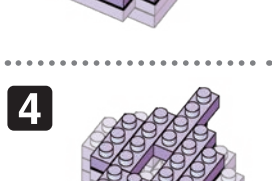

※別売りの「NB-019 ナノブロック専用ピンセット」や「NB-020 ナノブロックパッド」を使うと組み立て、取りはずしに便利です。
Use "NB-019 nanoblock® Tweezers" and "NB-020 nanoblock® Pad" (each sold separately) for an easy way to assemble and disassemble blocks.

- Dark Blue 2x2 Brick x2
- Dark Blue 2x4 Brick x4
- Dark Purple 2x2 Brick x2
- Dark Purple 2x4 Brick x15
- Light Purple 1x4 Brick x10
- Light Purple 2x4 Brick x15
- Light Purple 2x6 Brick x21
- Red 1x1 Brick x1
- Light Purple 1x2 Brick x2
- Dark Blue 2x4 Brick x4
- Dark Purple 2x2 Brick x2
- Light Purple 2x4 Brick x4
- Light Purple 2x4 Brick x5
- Light Purple 2x4 Brick x9
- Light Purple 2x4 Brick x14
- Light Purple 2x6 Brick x18
- Dark Grey 1x1 Brick x1