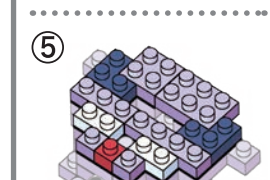

※別売りの「NB-019 ナノブロック専用ピンセット」や「NB-020 ナノブロックパッド」を使うと組み立て、取りはずしに便利です。
Use "NB-019 nanoblock® Tweezers" and "NB-020 nanoblock® Pad" (each sold separately) for an easy way to assemble and disassemble blocks.

- Dark Blue 2x2 Brick x2
- Dark Blue 2x4 Brick x4
- Dark Purple 2x2 Brick x2
- Dark Purple 2x4 Brick x15
- Light Purple 1x4 Brick x10
- Light Purple 2x4 Brick x15
- Light Purple 2x6 Brick x21
- Red 1x1 Brick x1
- Light Purple 1x2 Brick x2
- Dark Blue 2x4 Brick x4
- Dark Purple 2x2 Brick x2
- Light Purple 2x4 Brick x4
- Light Purple 2x4 Brick x5
- Light Purple 2x4 Brick x9
- Light Purple 2x4 Brick x14
- Light Purple 2x6 Brick x18
- Dark Grey 1x1 Brick x1

- 1 Dark Blue 2x2 Brick
- 2 Dark Blue 2x4 Brick
- 3 Light Purple 2x4 Brick
- 4 Light Purple 2x4 Brick

- 1 Dark Blue 2x2 Brick
- 2 Dark Blue 2x4 Brick
- 3 Light Purple 2x4 Brick
- 4 Light Purple 2x4 Brick

※部品は多めに入っております
Extra blocks included