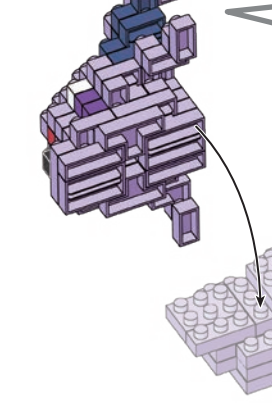

※別売りの「NB-019 ナノブロック専用ピンセット」や「NB-020 ナノブロックパッド」を使うと組み立て、取りはずしに便利です。
Use "NB-019 nanoblock® Tweezers" and "NB-020 nanoblock® Pad" (each sold separately) for an easy way to assemble and disassemble blocks.

- Dark Blue 2x2 Brick x2
- Dark Blue 2x4 Brick x4
- Dark Purple 2x2 Brick x2
- Dark Purple 2x4 Brick x15
- Light Purple 1x4 Brick x10
- Light Purple 2x4 Brick x15
- Light Purple 2x6 Brick x21
- Red 1x1 Brick x1
- Light Purple 1x2 Brick x2
- Dark Blue 2x4 Brick x4
- Dark Purple 2x2 Brick x2
- Light Purple 2x4 Brick x4
- Light Purple 2x4 Brick x5
- Light Purple 2x4 Brick x9
- Light Purple 2x4 Brick x14
- Light Purple 2x6 Brick x18
- Dark Grey 1x1 Brick x1

- 1 Dark Blue 2x2 Brick
- 2 Dark Blue 2x4 Brick
- 3 Light Purple 2x4 Brick
- 4 Light Purple 2x4 Brick

- 1 Dark Blue 2x2 Brick
- 2 Dark Blue 2x4 Brick
- 3 Light Purple 2x4 Brick
- 4 Light Purple 2x4 Brick

※部品は多めに入っております
Extra blocks included