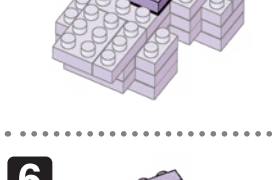

※別売りの「NB-019 ナノブロック専用ピンセット」や「NB-020 ナノブロックパッド」を使うと組み立て、取りはずしに便利です。
Use "NB-019 nanoblock® Tweezers" and "NB-020 nanoblock® Pad" (each sold separately) for an easy way to assemble and disassemble blocks.

- Dark Blue 2x2 Brick x2
- Dark Blue 2x4 Brick x4
- Dark Purple 2x2 Brick x2
- Dark Purple 2x4 Brick x15
- Light Purple 1x4 Brick x10
- Light Purple 2x4 Brick x15
- Light Purple 2x6 Brick x21
- Red 1x1 Brick x1
- Light Purple 1x2 Brick x2
- Dark Blue 2x4 Brick x4
- Dark Purple 2x2 Brick x2
- Light Purple 2x4 Brick x4
- Light Purple 2x4 Brick x5
- Light Purple 2x4 Brick x9
- Light Purple 2x4 Brick x14
- Light Purple 2x6 Brick x18
- Dark Grey 1x1 Brick x1