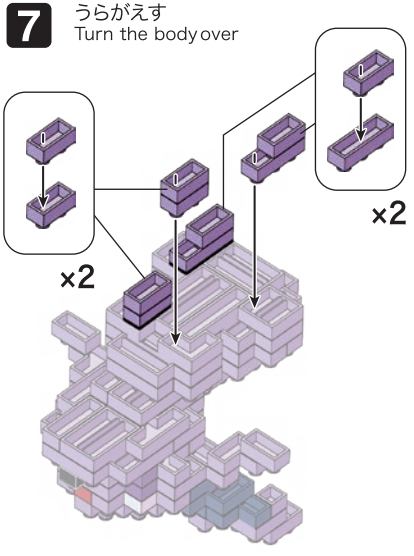

※別売りの「NB-019 ナノブロック専用ピンセット」や「NB-020 ナノブロックパッド」を使うと組み立て、取りはずしに便利です。
Use "NB-019 nanoblock® Tweezers" and "NB-020 nanoblock® Pad" (each sold separately) for an easy way to assemble and disassemble blocks.

- Dark Blue 2x2 Brick x2
- Dark Blue 2x4 Brick x4
- Dark Purple 2x2 Brick x2
- Dark Purple 2x4 Brick x15
- Light Purple 1x4 Brick x10
- Light Purple 2x4 Brick x15
- Light Purple 2x6 Brick x21
- Red 1x1 Brick x1
- Light Purple 1x2 Brick x2
- Dark Blue 2x4 Brick x4
- Dark Purple 2x2 Brick x2
- Light Purple 2x4 Brick x4
- Light Purple 2x4 Brick x5
- Light Purple 2x4 Brick x9
- Light Purple 2x4 Brick x14
- Light Purple 2x6 Brick x18
- Dark Grey 1x1 Brick x1

- 1 Dark Blue 2x2 Brick
- 2 Dark Blue 2x4 Brick
- 3 Light Purple 2x4 Brick
- 4 Light Purple 2x4 Brick

- 1 Dark Blue 2x2 Brick
- 2 Dark Blue 2x4 Brick
- 3 Light Purple 2x4 Brick
- 4 Light Purple 2x4 Brick