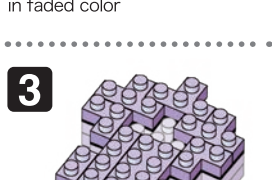

※別売りの「NB-019 ナノブロック専用ピンセット」や「NB-020 ナノブロックパッド」を使うと組み立て、取りはずしに便利です。
Use "NB-019 nanoblock® Tweezers" and "NB-020 nanoblock® Pad" (each sold separately) for an easy way to assemble and disassemble blocks.

- Dark Blue 2x2 Brick x2
- Dark Blue 2x4 Brick x4
- Dark Purple 2x2 Brick x2
- Dark Purple 2x4 Brick x15
- Light Purple 1x4 Brick x10
- Light Purple 2x4 Brick x15
- Light Purple 2x6 Brick x21
- Red 1x1 Brick x1
- Light Purple 1x2 Brick x2
- Dark Blue 2x4 Brick x4
- Dark Purple 2x2 Brick x2
- Light Purple 2x4 Brick x4
- Light Purple 2x4 Brick x5
- Light Purple 2x4 Brick x9
- Light Purple 2x4 Brick x14
- Light Purple 2x6 Brick x18
- Dark Grey 1x1 Brick x1

- 1 Dark Blue 2x2 Brick
- 2 Dark Blue 2x4 Brick
- 3 Light Purple 2x4 Brick
- 4 Light Purple 2x4 Brick

- 1 Dark Blue 2x2 Brick
- 2 Dark Blue 2x4 Brick
- 3 Light Purple 2x4 Brick
- 4 Light Purple 2x4 Brick