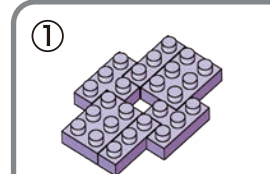

※別売りの「NB-019 ナノブロック専用ピンセット」や「NB-020 ナノブロックパッド」を使うと組み立て、取りはずしに便利です。
Use "NB-019 nanoblock® Tweezers" and "NB-020 nanoblock® Pad" (each sold separately) for an easy way to assemble and disassemble blocks.

- Dark Blue 2x2 Brick x2
- Dark Blue 2x4 Brick x4
- Dark Purple 2x2 Brick x2
- Dark Purple 2x4 Brick x15
- Light Purple 1x4 Brick x10
- Light Purple 2x4 Brick x15
- Light Purple 2x6 Brick x21
- Red 1x1 Brick x1
- Light Purple 1x2 Brick x2
- Dark Blue 2x4 Brick x4
- Dark Purple 2x2 Brick x2
- Light Purple 2x4 Brick x4
- Light Purple 2x4 Brick x5
- Light Purple 2x4 Brick x9
- Light Purple 2x4 Brick x14
- Light Purple 2x6 Brick x18
- Dark Grey 1x1 Brick x1