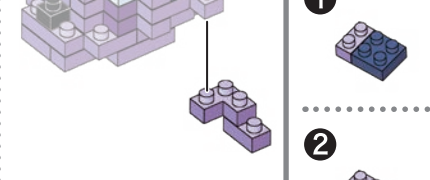

※別売りの「NB-019 ナノブロック専用ピンセット」や「NB-020 ナノブロックパッド」を使うと組み立て、取りはずしに便利です。
Use "NB-019 nanoblock® Tweezers" and "NB-020 nanoblock® Pad" (each sold separately) for an easy way to assemble and disassemble blocks.

- Dark Blue 2x2 Brick x2
- Dark Blue 2x4 Brick x4
- Dark Purple 2x2 Brick x2
- Dark Purple 2x4 Brick x15
- Light Purple 1x4 Brick x10
- Light Purple 2x4 Brick x15
- Light Purple 2x6 Brick x21
- Red 1x1 Brick x1
- Light Purple 1x2 Brick x2
- Dark Blue 2x4 Brick x4
- Dark Purple 2x2 Brick x2
- Light Purple 2x4 Brick x4
- Light Purple 2x4 Brick x5
- Light Purple 2x4 Brick x9
- Light Purple 2x4 Brick x14
- Light Purple 2x6 Brick x18
- Dark Grey 1x1 Brick x1