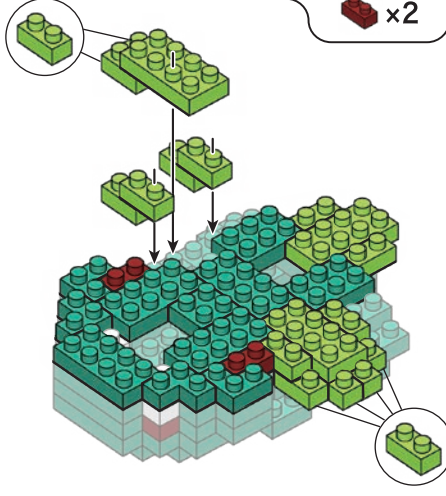

※別売りの「NB-019 ナノブロック専用ピンセット」や「NB-020 ナノブロックパッド」を使うと組み立て、取りはずしに便利です。
Use "NB-019 nanoblock® Tweezers" and "NB-020 nanoblock® Pad" (each sold separately) for an easy way to assemble and disassemble blocks.

- 1**
- 11x1 Green Technic 1x4
 - 1x1 Green Technic 1x2
 - 1x1 Green Technic 1x3
 - 2x2 Green Technic 1x2

- 2**
- 3x3 Green Technic 1x4
 - 4x4 Green Technic 1x4
 - 4x4 Green Technic 1x2

- 3**
- 2x2 Green Technic 1x4
 - 3x3 Green Technic 1x2
 - 2x2 Green Technic 1x3
 - 4x4 Green Technic 1x2
 - 2x2 Green Technic 1x4
 - 2x2 Red Technic 1x2

- 4**
- 3x3 Green Technic 1x4
 - 1x1 Green Technic 1x2
 - 4x4 Green Technic 1x2
 - 3x3 Green Technic 1x4
 - 2x2 Green Technic 1x2
 - 2x2 White Technic 1x2

- 5**
- 4x4 Green Technic 1x4
 - 1x1 Green Technic 1x2
 - 3x3 Green Technic 1x2
 - 2x2 Green Technic 1x4
 - 4x4 Green Technic 1x2
 - 1x1 Green Technic 1x4
 - 2x2 Red Technic 1x2