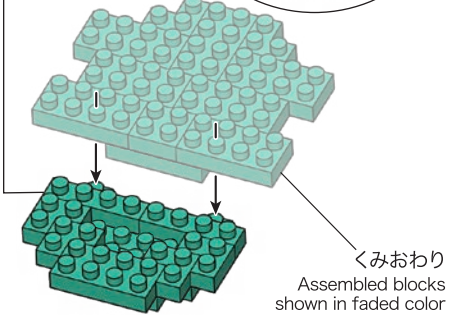

※別売りの「NB-019 ナノブロック専用ピンセット」や「NB-020 ナノブロックパッド」を使うと組み立て、取りはずしに便利です。
Use "NB-019 nanoblock® Tweezers" and "NB-020 nanoblock® Pad" (each sold separately) for an easy way to assemble and disassemble blocks.

- 1**
- 11x1 Green Technic 1x4
 - 1x1 Green Technic 1x2
 - 1x1 Green Technic 1x3
 - 2x2 Green Technic 1x2

- 2**
- 3x3 Green Technic 1x4
 - 4x4 Green Technic 1x4
 - 4x4 Green Technic 1x2

- 3**
- 2x2 Green Technic 1x4
 - 3x3 Green Technic 1x2
 - 2x2 Green Technic 1x3
 - 4x4 Green Technic 1x2
 - 2x2 Green Technic 1x4
 - 2x2 Red Technic 1x2