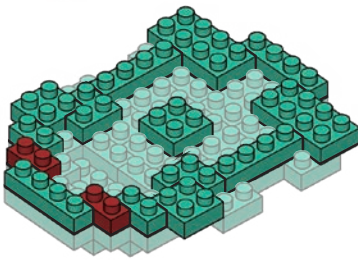

※別売りの「NB-019 ナノブロック専用ピンセット」や「NB-020 ナノブロックパッド」を使うと組み立て、取りはずしに便利です。
Use "NB-019 nanoblock® Tweezers" and "NB-020 nanoblock® Pad" (each sold separately) for an easy way to assemble and disassemble blocks.

- 1**
- 11x1 Green Technic 1x4
 - 1x1 Green Technic 1x2
 - 1x1 Green Technic 1x3
 - 2x2 Green Technic 1x2

- 2**
- 3x3 Green Technic 1x4
 - 4x4 Green Technic 1x4
 - 4x4 Green Technic 1x2

- 3**
- 2x2 Green Technic 1x4
 - 3x3 Green Technic 1x2
 - 2x2 Green Technic 1x3
 - 4x4 Green Technic 1x2
 - 2x2 Green Technic 1x4
 - 2x2 Red Technic 1x2

- 4**
- 3x3 Green Technic 1x4
 - 1x1 Green Technic 1x2
 - 4x4 Green Technic 1x2
 - 3x3 Green Technic 1x4
 - 2x2 Green Technic 1x2
 - 2x2 White Technic 1x2

- 5**
- 4x4 Green Technic 1x4
 - 1x1 Green Technic 1x2
 - 3x3 Green Technic 1x2
 - 2x2 Green Technic 1x4
 - 4x4 Green Technic 1x2
 - 1x1 Green Technic 1x4
 - 2x2 Red Technic 1x2