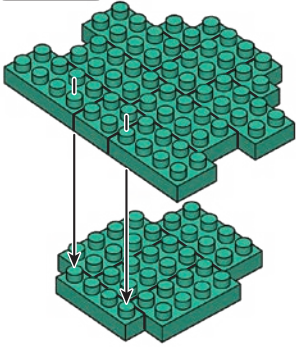

※別売りの「NB-019 ナノブロック専用ピンセット」や「NB-020 ナノブロックパッド」を使うと組み立て、取りはずしに便利です。
Use "NB-019 nanoblock® Tweezers" and "NB-020 nanoblock® Pad" (each sold separately) for an easy way to assemble and disassemble blocks.

- 1**
- 11x1 Green Technic 1x4
 - 1x1 Green Technic 1x2
 - 1x1 Green Technic 1x3
 - 2x2 Green Technic 1x2

- 2**
- 3x3 Green Technic 1x4
 - 4x4 Green Technic 1x4
 - 4x4 Green Technic 1x2

- 3**
- 2x2 Green Technic 1x4
 - 3x3 Green Technic 1x2
 - 2x2 Green Technic 1x3
 - 4x4 Green Technic 1x2
 - 2x2 Green Technic 1x4
 - 2x2 Red Technic 1x2

- 4**
- 3x3 Green Technic 1x4
 - 1x1 Green Technic 1x2
 - 4x4 Green Technic 1x2
 - 3x3 Green Technic 1x4
 - 2x2 Green Technic 1x2
 - 2x2 White Technic 1x2

- 5**
- 4x4 Green Technic 1x4
 - 1x1 Green Technic 1x2
 - 3x3 Green Technic 1x2
 - 2x2 Green Technic 1x4
 - 4x4 Green Technic 1x2
 - 1x1 Green Technic 1x4
 - 2x2 Red Technic 1x2