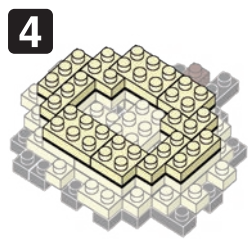

※別売りの「NB-019 ナノブロック専用ピンセット」や「NB-020 ナノブロックパッド」を使うと組み立て、取りはずしに便利です。
Use "NB-019 nanoblock® Tweezers" and "NB-020 nanoblock® Pad" (each sold separately) for an easy way to assemble and disassemble blocks.

- 4x (Orange 1x2)
- 8x (Yellow 1x3)
- 10x (Yellow 1x4)
- 19x (Yellow 1x5)
- 1x (Dark Grey 1x2)
- 2x (Dark Grey 1x2)
- 5x (Dark Grey 1x2)
- 3x (Dark Brown 1x2)
- 30x (Yellow 1x3)
- 27x (Yellow 1x3)
- 20x (Yellow 1x3)
- 4x (Dark Grey 1x2)
- 4x (Dark Grey 1x2)
- 11x (Dark Grey 1x2)
- 3x (Dark Brown 1x2)
- 13x (Yellow 1x3)
- 29x (Yellow 1x3)
- 4x (Dark Grey 1x2)
- 1x (Dark Grey 1x2)
- 3x (Dark Grey 1x2)

くみおわり
Assembled blocks shown in faded color

11 うしろから見た図
Rear side view

完成!
Finished!

※部品は多めに入っております
Extra blocks included