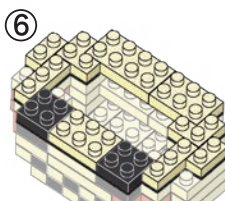

※別売りの「NB-019 ナノブロック専用ピンセット」や「NB-020 ナノブロックパッド」を使うと組み立て、取りはずしに便利です。
Use "NB-019 nanoblock® Tweezers" and "NB-020 nanoblock® Pad" (each sold separately) for an easy way to assemble and disassemble blocks.

- 4x (Orange 1x2)
- 8x (Yellow 1x3)
- 10x (Yellow 1x4)
- 19x (Yellow 1x5)
- 1x (Dark Grey 1x2)
- 2x (Dark Grey 1x2)
- 5x (Dark Grey 1x2)
- 3x (Dark Brown 1x2)
- 30x (Yellow 1x3)
- 27x (Yellow 1x3)
- 20x (Yellow 1x3)
- 4x (Dark Grey 1x2)
- 4x (Dark Grey 1x2)
- 11x (Dark Grey 1x2)
- 3x (Dark Brown 1x2)
- 13x (Yellow 1x3)
- 29x (Yellow 1x3)
- 4x (Dark Grey 1x2)
- 1x (Dark Grey 1x2)
- 3x (Dark Grey 1x2)

くみおわり
Assembled blocks shown in faded color

11 うしろから見た図
Rear side view

完成!
Finished!

※部品は多めに入っております
Extra blocks included