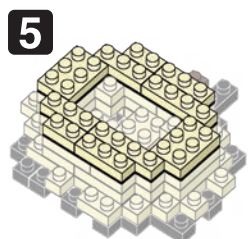

※別売りの「NB-019 ナノブロック専用ピンセット」や「NB-020 ナノブロックパッド」を使うと組み立て、取りはずしに便利です。
Use "NB-019 nanoblock® Tweezers" and "NB-020 nanoblock® Pad" (each sold separately) for an easy way to assemble and disassemble blocks.

- 4x (Orange 1x2)
- 8x (Yellow 1x3)
- 10x (Yellow 1x4)
- 19x (Yellow 1x5)
- 1x (Dark Grey 1x2)
- 2x (Dark Grey 1x2)
- 5x (Dark Grey 1x2)
- 3x (Dark Brown 1x2)
- 30x (Yellow 1x3)
- 27x (Yellow 1x3)
- 20x (Yellow 1x3)
- 4x (Dark Grey 1x2)
- 4x (Dark Grey 1x2)
- 11x (Dark Grey 1x2)
- 3x (Dark Brown 1x2)
- 13x (Yellow 1x3)
- 29x (Yellow 1x3)
- 4x (Dark Grey 1x2)
- 1x (Dark Grey 1x2)
- 3x (Dark Grey 1x2)

くみおわり
Assembled blocks shown in faded color

11 うしろから見た図
Rear side view

完成!
Finished!

※部品は多めに入っております
Extra blocks included