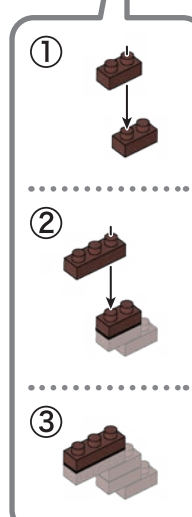

※別売りの「NB-019 ナノブロック専用ピンセット」や「NB-020 ナノブロックパッド」を使うと組み立て、取りはずしに便利です。
Use "NB-019 nanoblock® Tweezers" and "NB-020 nanoblock® Pad" (each sold separately) for an easy way to assemble and disassemble blocks.

- 4x (Orange 1x2)
- 8x (Yellow 1x3)
- 10x (Yellow 1x4)
- 19x (Yellow 1x5)
- 1x (Dark Grey 1x2)
- 2x (Dark Grey 1x2)
- 5x (Dark Grey 1x2)
- 3x (Dark Brown 1x2)
- 30x (Yellow 1x3)
- 27x (Yellow 1x3)
- 20x (Yellow 1x3)
- 4x (Dark Grey 1x2)
- 4x (Dark Grey 1x2)
- 11x (Dark Grey 1x2)
- 3x (Dark Brown 1x2)
- 13x (Yellow 1x3)
- 29x (Yellow 1x3)
- 4x (Dark Grey 1x2)
- 1x (Dark Grey 1x2)
- 3x (Dark Grey 1x2)

くみおわり
Assembled blocks shown in faded color

11 うしろから見た図
Rear side view

完成!
Finished!

※部品は多めに入っております
Extra blocks included