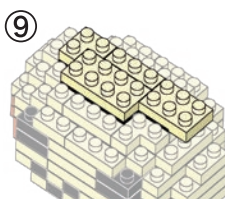

※別売りの「NB-019 ナノブロック専用ピンセット」や「NB-020 ナノブロックパッド」を使うと組み立て、取りはずしに便利です。
Use "NB-019 nanoblock® Tweezers" and "NB-020 nanoblock® Pad" (each sold separately) for an easy way to assemble and disassemble blocks.

- 4x (Orange 1x2)
- 8x (Yellow 1x3)
- 10x (Yellow 1x4)
- 19x (Yellow 1x5)
- 1x (Dark Grey 1x2)
- 2x (Dark Grey 1x2)
- 5x (Dark Grey 1x2)
- 3x (Dark Brown 1x2)
- 30x (Yellow 1x3)
- 27x (Yellow 1x3)
- 20x (Yellow 1x3)
- 4x (Dark Grey 1x2)
- 4x (Dark Grey 1x2)
- 11x (Dark Grey 1x2)
- 3x (Dark Brown 1x2)
- 13x (Yellow 1x3)
- 29x (Yellow 1x3)
- 4x (Dark Grey 1x2)
- 1x (Dark Grey 1x2)
- 3x (Dark Grey 1x2)

くみおわり
Assembled blocks shown in faded color

11 うしろから見た図
Rear side view

完成!
Finished!

※部品は多めに入っております
Extra blocks included