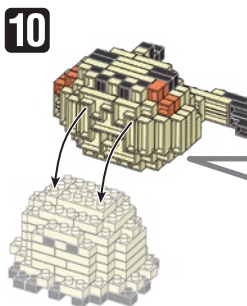

※別売りの「NB-019 ナノブロック専用ピンセット」や「NB-020 ナノブロックパッド」を使うと組み立て、取りはずしに便利です。
Use "NB-019 nanoblock® Tweezers" and "NB-020 nanoblock® Pad" (each sold separately) for an easy way to assemble and disassemble blocks.

- 4x (Orange 1x2)
- 8x (Yellow 1x3)
- 10x (Yellow 1x4)
- 19x (Yellow 1x5)
- 1x (Dark Grey 1x2)
- 2x (Dark Grey 1x2)
- 5x (Dark Grey 1x2)
- 3x (Dark Brown 1x2)
- 30x (Yellow 1x3)
- 27x (Yellow 1x3)
- 20x (Yellow 1x3)
- 4x (Dark Grey 1x2)
- 4x (Dark Grey 1x2)
- 11x (Dark Grey 1x2)
- 3x (Dark Brown 1x2)
- 13x (Yellow 1x3)
- 29x (Yellow 1x3)
- 4x (Dark Grey 1x2)
- 1x (Dark Grey 1x2)
- 3x (Dark Grey 1x2)

くみおわり
Assembled blocks shown in faded color

11 うしろから見た図
Rear side view

完成!
Finished!

※部品は多めに入っております
Extra blocks included