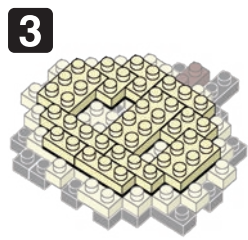

※別売りの「NB-019 ナノブロック専用ピンセット」や「NB-020 ナノブロックパッド」を使うと組み立て、取りはずしに便利です。
Use "NB-019 nanoblock® Tweezers" and "NB-020 nanoblock® Pad" (each sold separately) for an easy way to assemble and disassemble blocks.

- 4x (Orange 1x2)
- 8x (Yellow 1x3)
- 10x (Yellow 1x4)
- 19x (Yellow 1x5)
- 1x (Dark Grey 1x2)
- 2x (Dark Grey 1x2)
- 5x (Dark Grey 1x2)
- 3x (Dark Brown 1x2)
- 30x (Yellow 1x3)
- 27x (Yellow 1x3)
- 20x (Yellow 1x3)
- 4x (Dark Grey 1x2)
- 4x (Dark Grey 1x2)
- 11x (Dark Grey 1x2)
- 3x (Dark Brown 1x2)
- 13x (Yellow 1x3)
- 29x (Yellow 1x3)
- 4x (Dark Grey 1x2)
- 1x (Dark Grey 1x2)
- 3x (Dark Grey 1x2)

くみおわり
Assembled blocks shown in faded color

11 うしろから見た図
Rear side view

完成!
Finished!

※部品は多めに入っております
Extra blocks included