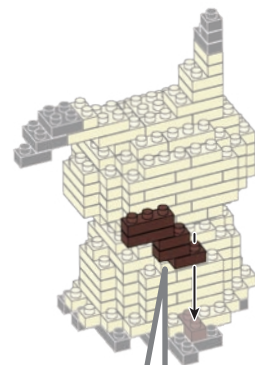

※別売りの「NB-019 ナノブロック専用ピンセット」や「NB-020 ナノブロックパッド」を使うと組み立て、取りはずしに便利です。
Use "NB-019 nanoblock® Tweezers" and "NB-020 nanoblock® Pad" (each sold separately) for an easy way to assemble and disassemble blocks.

- 4x (Orange 1x2)
- 8x (Yellow 1x3)
- 10x (Yellow 1x4)
- 19x (Yellow 1x5)
- 1x (Dark Grey 1x2)
- 2x (Dark Grey 1x2)
- 5x (Dark Grey 1x2)
- 3x (Dark Brown 1x2)
- 30x (Yellow 1x3)
- 27x (Yellow 1x3)
- 20x (Yellow 1x3)
- 4x (Dark Grey 1x2)
- 4x (Dark Grey 1x2)
- 11x (Dark Grey 1x2)
- 3x (Dark Brown 1x2)
- 13x (Yellow 1x3)
- 29x (Yellow 1x3)
- 4x (Dark Grey 1x2)
- 1x (Dark Grey 1x2)
- 3x (Dark Grey 1x2)

くみおわり
Assembled blocks shown in faded color

11 うしろから見た図
Rear side view

完成!
Finished!

※部品は多めに入っております
Extra blocks included