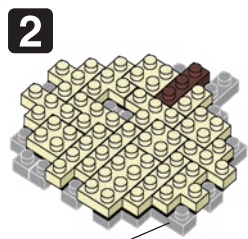

※別売りの「NB-019 ナノブロック専用ピンセット」や「NB-020 ナノブロックパッド」を使うと組み立て、取りはずしに便利です。
Use "NB-019 nanoblock® Tweezers" and "NB-020 nanoblock® Pad" (each sold separately) for an easy way to assemble and disassemble blocks.

- 4x (Orange 1x2)
- 8x (Yellow 1x3)
- 10x (Yellow 1x4)
- 19x (Yellow 1x5)
- 1x (Dark Grey 1x2)
- 2x (Dark Grey 1x2)
- 5x (Dark Grey 1x2)
- 3x (Dark Brown 1x2)
- 30x (Yellow 1x3)
- 27x (Yellow 1x3)
- 20x (Yellow 1x3)
- 4x (Dark Grey 1x2)
- 4x (Dark Grey 1x2)
- 11x (Dark Grey 1x2)
- 3x (Dark Brown 1x2)
- 13x (Yellow 1x3)
- 29x (Yellow 1x3)
- 4x (Dark Grey 1x2)
- 1x (Dark Grey 1x2)
- 3x (Dark Grey 1x2)

くみおわり
Assembled blocks shown in faded color

11 うしろから見た図
Rear side view

完成!
Finished!

※部品は多めに入っております
Extra blocks included