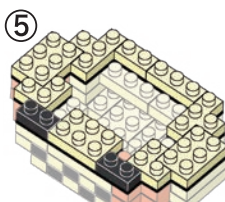

※別売りの「NB-019 ナノブロック専用ピンセット」や「NB-020 ナノブロックパッド」を使うと組み立て、取りはずしに便利です。
Use "NB-019 nanoblock® Tweezers" and "NB-020 nanoblock® Pad" (each sold separately) for an easy way to assemble and disassemble blocks.

- 4x (Orange 1x2)
- 8x (Yellow 1x3)
- 10x (Yellow 1x4)
- 19x (Yellow 1x5)
- 1x (Dark Grey 1x2)
- 2x (Dark Grey 1x2)
- 5x (Dark Grey 1x2)
- 3x (Dark Brown 1x2)
- 30x (Yellow 1x3)
- 27x (Yellow 1x3)
- 20x (Yellow 1x3)
- 4x (Dark Grey 1x2)
- 4x (Dark Grey 1x2)
- 11x (Dark Grey 1x2)
- 3x (Dark Brown 1x2)
- 13x (Yellow 1x3)
- 29x (Yellow 1x3)
- 4x (Dark Grey 1x2)
- 1x (Dark Grey 1x2)
- 3x (Dark Grey 1x2)

くみおわり
Assembled blocks shown in faded color

11 うしろから見た図
Rear side view

完成!
Finished!

※部品は多めに入っております
Extra blocks included