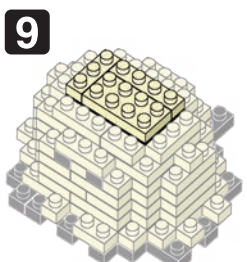

※別売りの「NB-019 ナノブロック専用ピンセット」や「NB-020 ナノブロックパッド」を使うと組み立て、取りはずしに便利です。
Use "NB-019 nanoblock® Tweezers" and "NB-020 nanoblock® Pad" (each sold separately) for an easy way to assemble and disassemble blocks.

- 4x (Orange 1x2)
- 8x (Yellow 1x3)
- 10x (Yellow 1x4)
- 19x (Yellow 1x5)
- 1x (Dark Grey 1x2)
- 2x (Dark Grey 1x2)
- 5x (Dark Grey 1x2)
- 3x (Dark Brown 1x2)
- 30x (Yellow 1x3)
- 27x (Yellow 1x3)
- 20x (Yellow 1x3)
- 4x (Dark Grey 1x2)
- 4x (Dark Grey 1x2)
- 11x (Dark Grey 1x2)
- 3x (Dark Brown 1x2)
- 13x (Yellow 1x3)
- 29x (Yellow 1x3)
- 4x (Dark Grey 1x2)
- 1x (Dark Grey 1x2)
- 3x (Dark Grey 1x2)

くみおわり
Assembled blocks shown in faded color

11 うしろから見た図
Rear side view

完成!
Finished!

※部品は多めに入っております
Extra blocks included