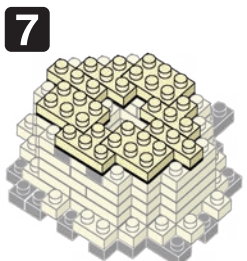

※別売りの「NB-019 ナノブロック専用ピンセット」や「NB-020 ナノブロックパッド」を使うと組み立て、取りはずしに便利です。
Use "NB-019 nanoblock® Tweezers" and "NB-020 nanoblock® Pad" (each sold separately) for an easy way to assemble and disassemble blocks.

- 4x (Orange 1x2)
- 8x (Yellow 1x3)
- 10x (Yellow 1x4)
- 19x (Yellow 1x5)
- 1x (Dark Grey 1x2)
- 2x (Dark Grey 1x2)
- 5x (Dark Grey 1x2)
- 3x (Dark Brown 1x2)
- 30x (Yellow 1x3)
- 27x (Yellow 1x3)
- 20x (Yellow 1x3)
- 4x (Dark Grey 1x2)
- 4x (Dark Grey 1x2)
- 11x (Dark Grey 1x2)
- 3x (Dark Brown 1x2)
- 13x (Yellow 1x3)
- 29x (Yellow 1x3)
- 4x (Dark Grey 1x2)
- 1x (Dark Grey 1x2)
- 3x (Dark Grey 1x2)

くみおわり
Assembled blocks shown in faded color

11 うしろから見た図
Rear side view

完成!
Finished!

※部品は多めに入っております
Extra blocks included