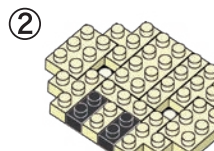

※別売りの「NB-019 ナノブロック専用ピンセット」や「NB-020 ナノブロックパッド」を使うと組み立て、取りはずしに便利です。
Use "NB-019 nanoblock® Tweezers" and "NB-020 nanoblock® Pad" (each sold separately) for an easy way to assemble and disassemble blocks.

- 4x (Orange 1x2)
- 8x (Yellow 1x3)
- 10x (Yellow 1x4)
- 19x (Yellow 1x5)
- 1x (Dark Grey 1x2)
- 2x (Dark Grey 1x2)
- 5x (Dark Grey 1x2)
- 3x (Dark Brown 1x2)
- 30x (Yellow 1x3)
- 27x (Yellow 1x3)
- 20x (Yellow 1x3)
- 4x (Dark Grey 1x2)
- 4x (Dark Grey 1x2)
- 11x (Dark Grey 1x2)
- 3x (Dark Brown 1x2)
- 13x (Yellow 1x3)
- 29x (Yellow 1x3)
- 4x (Dark Grey 1x2)
- 1x (Dark Grey 1x2)
- 3x (Dark Grey 1x2)

くみおわり
Assembled blocks shown in faded color

11 うしろから見た図
Rear side view

完成!
Finished!

※部品は多めに入っております
Extra blocks included