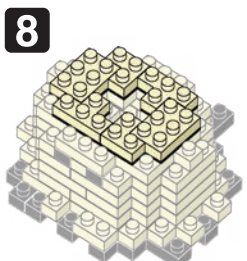

※別売りの「NB-019 ナノブロック専用ピンセット」や「NB-020 ナノブロックパッド」を使うと組み立て、取りはずしに便利です。
Use "NB-019 nanoblock® Tweezers" and "NB-020 nanoblock® Pad" (each sold separately) for an easy way to assemble and disassemble blocks.

- 4x (Orange 1x2)
- 8x (Yellow 1x3)
- 10x (Yellow 1x4)
- 19x (Yellow 1x5)
- 1x (Dark Grey 1x2)
- 2x (Dark Grey 1x2)
- 5x (Dark Grey 1x2)
- 3x (Dark Brown 1x2)
- 30x (Yellow 1x3)
- 27x (Yellow 1x3)
- 20x (Yellow 1x3)
- 4x (Dark Grey 1x2)
- 4x (Dark Grey 1x2)
- 11x (Dark Grey 1x2)
- 3x (Dark Brown 1x2)
- 13x (Yellow 1x3)
- 29x (Yellow 1x3)
- 4x (Dark Grey 1x2)
- 1x (Dark Grey 1x2)
- 3x (Dark Grey 1x2)

くみおわり
Assembled blocks shown in faded color

11 うしろから見た図
Rear side view

完成!
Finished!

※部品は多めに入っております
Extra blocks included