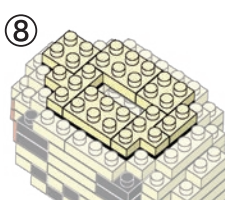

※別売りの「NB-019 ナノブロック専用ピンセット」や「NB-020 ナノブロックパッド」を使うと組み立て、取りはずしに便利です。
Use "NB-019 nanoblock® Tweezers" and "NB-020 nanoblock® Pad" (each sold separately) for an easy way to assemble and disassemble blocks.

- 4x (Orange 1x2)
- 8x (Yellow 1x3)
- 10x (Yellow 1x4)
- 19x (Yellow 1x5)
- 1x (Dark Grey 1x2)
- 2x (Dark Grey 1x2)
- 5x (Dark Grey 1x2)
- 3x (Dark Brown 1x2)
- 30x (Yellow 1x3)
- 27x (Yellow 1x3)
- 20x (Yellow 1x3)
- 4x (Dark Grey 1x2)
- 4x (Dark Grey 1x2)
- 11x (Dark Grey 1x2)
- 3x (Dark Brown 1x2)
- 13x (Yellow 1x3)
- 29x (Yellow 1x3)
- 4x (Dark Grey 1x2)
- 1x (Dark Grey 1x2)
- 3x (Dark Grey 1x2)

くみおわり
Assembled blocks shown in faded color

11 うしろから見た図
Rear side view

完成!
Finished!

※部品は多めに入っております
Extra blocks included