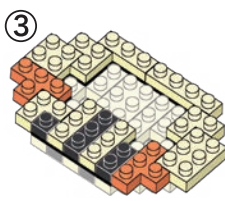

※別売りの「NB-019 ナノブロック専用ピンセット」や「NB-020 ナノブロックパッド」を使うと組み立て、取りはずしに便利です。
Use "NB-019 nanoblock® Tweezers" and "NB-020 nanoblock® Pad" (each sold separately) for an easy way to assemble and disassemble blocks.

- 4x (Orange 1x2)
- 8x (Yellow 1x3)
- 10x (Yellow 1x4)
- 19x (Yellow 1x5)
- 1x (Dark Grey 1x2)
- 2x (Dark Grey 1x2)
- 5x (Dark Grey 1x2)
- 3x (Dark Brown 1x2)
- 30x (Yellow 1x3)
- 27x (Yellow 1x3)
- 20x (Yellow 1x3)
- 4x (Dark Grey 1x2)
- 4x (Dark Grey 1x2)
- 11x (Dark Grey 1x2)
- 3x (Dark Brown 1x2)
- 13x (Yellow 1x3)
- 29x (Yellow 1x3)
- 4x (Dark Grey 1x2)
- 1x (Dark Grey 1x2)
- 3x (Dark Grey 1x2)

くみおわり
Assembled blocks shown in faded color

11 うしろから見た図
Rear side view

完成!
Finished!

※部品は多めに入っております
Extra blocks included