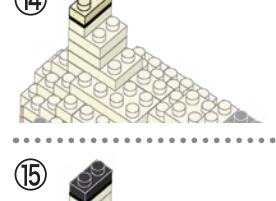

※別売りの「NB-019 ナノブロック専用ピンセット」や「NB-020 ナノブロックパッド」を使うと組み立て、取りはずしに便利です。
Use "NB-019 nanoblock® Tweezers" and "NB-020 nanoblock® Pad" (each sold separately) for an easy way to assemble and disassemble blocks.

- 4x (Orange 1x2)
- 8x (Yellow 1x3)
- 10x (Yellow 1x4)
- 19x (Yellow 1x5)
- 1x (Dark Grey 1x2)
- 2x (Dark Grey 1x2)
- 5x (Dark Grey 1x2)
- 3x (Dark Brown 1x2)
- 30x (Yellow 1x3)
- 27x (Yellow 1x3)
- 20x (Yellow 1x3)
- 4x (Dark Grey 1x2)
- 4x (Dark Grey 1x2)
- 11x (Dark Grey 1x2)
- 3x (Dark Brown 1x2)
- 13x (Yellow 1x3)
- 29x (Yellow 1x3)
- 4x (Dark Grey 1x2)
- 1x (Dark Grey 1x2)
- 3x (Dark Grey 1x2)

くみおわり
Assembled blocks shown in faded color

11 うしろから見た図
Rear side view

完成!
Finished!

※部品は多めに入っております
Extra blocks included