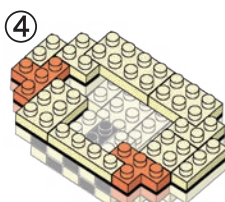

※別売りの「NB-019 ナノブロック専用ピンセット」や「NB-020 ナノブロックパッド」を使うと組み立て、取りはずしに便利です。
Use "NB-019 nanoblock® Tweezers" and "NB-020 nanoblock® Pad" (each sold separately) for an easy way to assemble and disassemble blocks.

- 4x (Orange 1x2)
- 8x (Yellow 1x3)
- 10x (Yellow 1x4)
- 19x (Yellow 1x5)
- 1x (Dark Grey 1x2)
- 2x (Dark Grey 1x2)
- 5x (Dark Grey 1x2)
- 3x (Dark Brown 1x2)
- 30x (Yellow 1x3)
- 27x (Yellow 1x3)
- 20x (Yellow 1x3)
- 4x (Dark Grey 1x2)
- 4x (Dark Grey 1x2)
- 11x (Dark Grey 1x2)
- 3x (Dark Brown 1x2)
- 13x (Yellow 1x3)
- 29x (Yellow 1x3)
- 4x (Dark Grey 1x2)
- 1x (Dark Grey 1x2)
- 3x (Dark Grey 1x2)

くみおわり
Assembled blocks shown in faded color

11 うしろから見た図
Rear side view

完成!
Finished!

※部品は多めに入っております
Extra blocks included