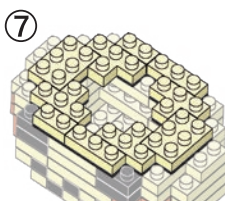

※別売りの「NB-019 ナノブロック専用ピンセット」や「NB-020 ナノブロックパッド」を使うと組み立て、取りはずしに便利です。
Use "NB-019 nanoblock® Tweezers" and "NB-020 nanoblock® Pad" (each sold separately) for an easy way to assemble and disassemble blocks.

- 4x (Orange 1x2)
- 8x (Yellow 1x3)
- 10x (Yellow 1x4)
- 19x (Yellow 1x5)
- 1x (Dark Grey 1x2)
- 2x (Dark Grey 1x2)
- 5x (Dark Grey 1x2)
- 3x (Dark Brown 1x2)
- 30x (Yellow 1x3)
- 27x (Yellow 1x3)
- 20x (Yellow 1x3)
- 4x (Dark Grey 1x2)
- 4x (Dark Grey 1x2)
- 11x (Dark Grey 1x2)
- 3x (Dark Brown 1x2)
- 13x (Yellow 1x3)
- 29x (Yellow 1x3)
- 4x (Dark Grey 1x2)
- 1x (Dark Grey 1x2)
- 3x (Dark Grey 1x2)

くみおわり
Assembled blocks shown in faded color

11 うしろから見た図
Rear side view

完成!
Finished!

※部品は多めに入っております
Extra blocks included