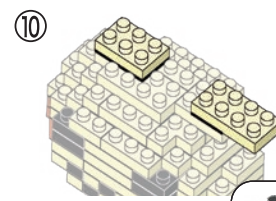

※別売りの「NB-019 ナノブロック専用ピンセット」や「NB-020 ナノブロックパッド」を使うと組み立て、取りはずしに便利です。
Use "NB-019 nanoblock® Tweezers" and "NB-020 nanoblock® Pad" (each sold separately) for an easy way to assemble and disassemble blocks.

- 4x (Orange 1x2)
- 8x (Yellow 1x3)
- 10x (Yellow 1x4)
- 19x (Yellow 1x5)
- 1x (Dark Grey 1x2)
- 2x (Dark Grey 1x2)
- 5x (Dark Grey 1x2)
- 3x (Dark Brown 1x2)
- 30x (Yellow 1x3)
- 27x (Yellow 1x3)
- 20x (Yellow 1x3)
- 4x (Dark Grey 1x2)
- 4x (Dark Grey 1x2)
- 11x (Dark Grey 1x2)
- 3x (Dark Brown 1x2)
- 13x (Yellow 1x3)
- 29x (Yellow 1x3)
- 4x (Dark Grey 1x2)
- 1x (Dark Grey 1x2)
- 3x (Dark Grey 1x2)

くみおわり
Assembled blocks shown in faded color

11 うしろから見た図
Rear side view

完成!
Finished!

※部品は多めに入っております
Extra blocks included