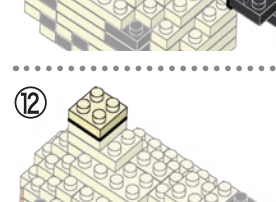

※別売りの「NB-019 ナノブロック専用ピンセット」や「NB-020 ナノブロックパッド」を使うと組み立て、取りはずしに便利です。
Use "NB-019 nanoblock® Tweezers" and "NB-020 nanoblock® Pad" (each sold separately) for an easy way to assemble and disassemble blocks.

- 4x (Orange 1x2)
- 8x (Yellow 1x3)
- 10x (Yellow 1x4)
- 19x (Yellow 1x5)
- 1x (Dark Grey 1x2)
- 2x (Dark Grey 1x2)
- 5x (Dark Grey 1x2)
- 3x (Dark Brown 1x2)
- 30x (Yellow 1x3)
- 27x (Yellow 1x3)
- 20x (Yellow 1x3)
- 4x (Dark Grey 1x2)
- 4x (Dark Grey 1x2)
- 11x (Dark Grey 1x2)
- 3x (Dark Brown 1x2)
- 13x (Yellow 1x3)
- 29x (Yellow 1x3)
- 4x (Dark Grey 1x2)
- 1x (Dark Grey 1x2)
- 3x (Dark Grey 1x2)

くみおわり
Assembled blocks shown in faded color

11 うしろから見た図
Rear side view

完成!
Finished!

※部品は多めに入っております
Extra blocks included