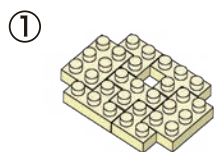

※別売りの「NB-019 ナノブロック専用ピンセット」や「NB-020 ナノブロックパッド」を使うと組み立て、取りはずしに便利です。
Use "NB-019 nanoblock® Tweezers" and "NB-020 nanoblock® Pad" (each sold separately) for an easy way to assemble and disassemble blocks.

- 4x (Orange 1x2)
- 8x (Yellow 1x3)
- 10x (Yellow 1x4)
- 19x (Yellow 1x5)
- 1x (Dark Grey 1x2)
- 2x (Dark Grey 1x2)
- 5x (Dark Grey 1x2)
- 3x (Dark Brown 1x2)
- 30x (Yellow 1x3)
- 27x (Yellow 1x3)
- 20x (Yellow 1x3)
- 4x (Dark Grey 1x2)
- 4x (Dark Grey 1x2)
- 11x (Dark Grey 1x2)
- 3x (Dark Brown 1x2)
- 13x (Yellow 1x3)
- 29x (Yellow 1x3)
- 4x (Dark Grey 1x2)
- 1x (Dark Grey 1x2)
- 3x (Dark Grey 1x2)

くみおわり
Assembled blocks shown in faded color

11 うしろから見た図
Rear side view

完成!
Finished!

※部品は多めに入っております
Extra blocks included