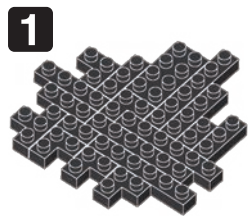

※別売りの「NB-019 ナノブロック専用ピンセット」や「NB-020 ナノブロックパッド」を使うと組み立て、取りはずしに便利です。
Use "NB-019 nanoblock® Tweezers" and "NB-020 nanoblock® Pad" (each sold separately) for an easy way to assemble and disassemble blocks.

- 4x (Orange 1x2)
- 8x (Yellow 1x3)
- 10x (Yellow 1x4)
- 19x (Yellow 1x5)
- 1x (Dark Grey 1x2)
- 2x (Dark Grey 1x2)
- 5x (Dark Grey 1x2)
- 3x (Dark Brown 1x2)
- 30x (Yellow 1x3)
- 27x (Yellow 1x3)
- 20x (Yellow 1x3)
- 4x (Dark Grey 1x2)
- 4x (Dark Grey 1x2)
- 11x (Dark Grey 1x2)
- 3x (Dark Brown 1x2)
- 13x (Yellow 1x3)
- 29x (Yellow 1x3)
- 4x (Dark Grey 1x2)
- 1x (Dark Grey 1x2)
- 3x (Dark Grey 1x2)

くみおわり
Assembled blocks shown in faded color

11 うしろから見た図
Rear side view

完成!
Finished!

※部品は多めに入っております
Extra blocks included