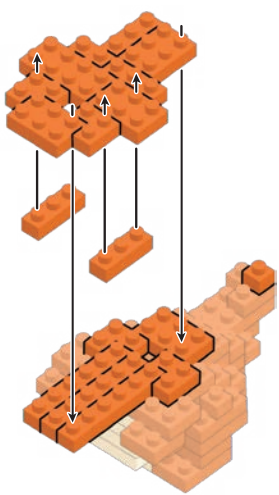

※別売りの「NB-019 ナノブロック専用ピンセット」や「NB-020 ナノブロックパッド」を使うと組み立て、取りはずしに便利です。
Use "NB-019 nanoblock® Tweezers" and "NB-020 nanoblock® Pad" (each sold separately) for an easy way to assemble and disassemble blocks.

- 1**
- Orange 1x2 x5
 - Orange 1x1 x1
 - Orange 1x2 x2
 - White 1x2 x2

- 2**
- Orange 1x2 x1
 - Orange 1x2 x2
 - Orange 1x2 x2
 - Orange 1x2 x5
 - Orange 1x1 x1
 - Orange 1x2 x2
 - Orange 1x3 x3
 - White 1x2 x1
 - White 1x2 x1
- くみおわり
Assembled blocks shown in faded color

- 3**
- Orange 1x2 x4
 - Orange 1x2 x4
 - Orange 1x2 x3
 - White 1x2 x1
 - Orange 1x2 x2
 - Orange 1x1 x1
 - Orange 1x1 x1

- 4**
- Orange 1x2 x1
 - Orange 1x2 x4
 - Orange 1x2 x4
 - Orange 1x1 x1
 - Orange 1x1 x1
 - Orange 1x2 x4
 - Orange 1x3 x3

- 5**
- Orange 1x2 x4
 - Orange 1x2 x2
 - Orange 1x2 x4
 - Orange 1x2 x5
 - Orange 1x2 x6
 - Blue 1x2 x4

- 6**
- Orange 1x2 x2
 - Orange 1x2 x3
 - Orange 1x2 x2
 - Orange 1x1 x1
 - Orange 1x2 x2
 - White 1x2 x2