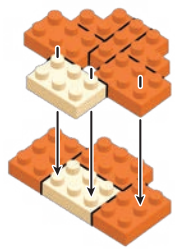

※別売りの「NB-019 ナノブロック専用ピンセット」や「NB-020 ナノブロックパッド」を使うと組み立て、取りはずしに便利です。
Use "NB-019 nanoblock® Tweezers" and "NB-020 nanoblock® Pad" (each sold separately) for an easy way to assemble and disassemble blocks.

- 1**
- Orange 1x2 x5
 - Orange 1x1 x1
 - Orange 1x2 x2
 - White 1x2 x2

- 2**
- Orange 1x2 x1
 - Orange 1x2 x2
 - Orange 1x2 x2
 - Orange 1x2 x5
 - Orange 1x1 x1
 - Orange 1x2 x2
 - Orange 1x3 x3
 - White 1x2 x1
 - White 1x2 x1
- くみおわり
Assembled blocks shown in faded color

- 3**
- Orange 1x2 x4
 - Orange 1x2 x4
 - Orange 1x2 x3
 - White 1x2 x1
 - Orange 1x2 x2
 - Orange 1x1 x1
 - Orange 1x1 x1

- 4**
- Orange 1x2 x1
 - Orange 1x2 x4
 - Orange 1x2 x4
 - Orange 1x1 x1
 - Orange 1x1 x1
 - Orange 1x2 x4
 - Orange 1x3 x3