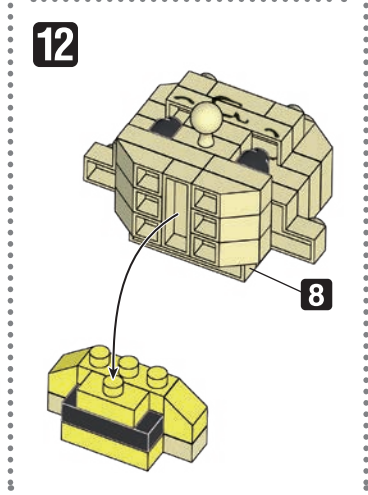

※別売りの「NB-019 ナノブロック専用ピンセット」や「NB-020 ナノブロックパッド」を使うと組み立て、取りはずしに便利です。
 Use "NB-019 nanoblock® Tweezers" and "NB-020 nanoblock® Pad" (each sold separately) for an easy way to assemble and disassemble blocks.

- 1x1 yellow x1
- 1x2 yellow x1
- 1x2 black x2
- 1x3 yellow x2
- 1x4 yellow x2
- 1x5 yellow x3
- 1x6 yellow x1
- 1x6 grey x2
- 1x6 black x2
- 1x6 white x1
- 1x6 yellow x2
- 1x6 yellow x1
- 1x6 yellow x3
- 1x6 yellow x2
- 1x6 yellow x6
- 1x6 yellow x3
- 1x6 yellow x6
- 1x6 yellow x6
- 1x6 yellow x1
- 1x6 yellow x2
- 1x6 yellow x1
- 1x6 yellow x3
- 1x6 yellow x2
- 1x6 yellow x6
- 1x6 yellow x6
- 1x6 yellow x1
- 1x6 yellow x2
- 1x6 yellow x2
- 1x6 yellow x2