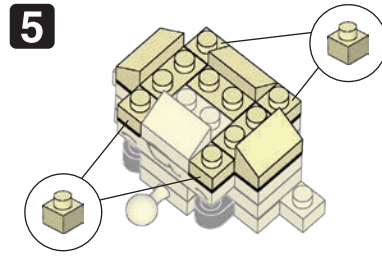

※別売りの「NB-019 ナノブロック専用ピンセット」や「NB-020 ナノブロックパッド」を使うと組み立て、取りはずしに便利です。
 Use "NB-019 nanoblock® Tweezers" and "NB-020 nanoblock® Pad" (each sold separately) for an easy way to assemble and disassemble blocks.

- 1x1 yellow x1
- 1x2 yellow x1
- 1x2 black x2
- 1x3 yellow x2
- 1x4 yellow x2
- 1x5 yellow x3
- 1x6 yellow x1
- 1x6 grey x2
- 1x6 black x2
- 1x6 white x1
- 1x6 yellow x2
- 1x6 yellow x1
- 1x6 yellow x3
- 1x6 yellow x2
- 1x6 yellow x6
- 1x6 yellow x3
- 1x6 yellow x6
- 1x6 yellow x6
- 1x6 yellow x1
- 1x6 yellow x2
- 1x6 yellow x1
- 1x6 yellow x3
- 1x6 yellow x2
- 1x6 yellow x6
- 1x6 yellow x6
- 1x6 yellow x1
- 1x6 yellow x2
- 1x6 yellow x2
- 1x6 yellow x2

※部品は多めに入っております
 Extra blocks included