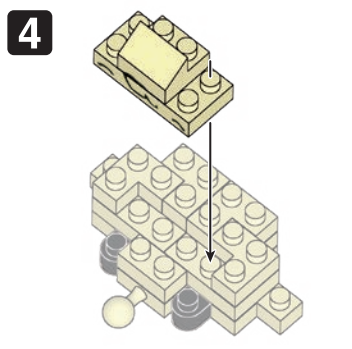

※別売りの「NB-019 ナノブロック専用ピンセット」や「NB-020 ナノブロックパッド」を使うと組み立て、取りはずしに便利です。
 Use "NB-019 nanoblock® Tweezers" and "NB-020 nanoblock® Pad" (each sold separately) for an easy way to assemble and disassemble blocks.

- 1x1 yellow x1
- 1x2 yellow x1
- 1x2 black x2
- 1x3 yellow x2
- 1x4 yellow x2
- 1x5 yellow x3
- 1x6 yellow x1
- 1x6 grey x2
- 1x6 black x2
- 1x6 white x1
- 1x6 yellow x2
- 1x6 yellow x1
- 1x6 yellow x3
- 1x6 yellow x2
- 1x6 yellow x6
- 1x6 yellow x3
- 1x6 yellow x6
- 1x6 yellow x6
- 1x6 yellow x1
- 1x6 yellow x2
- 1x6 yellow x1
- 1x6 yellow x3
- 1x6 yellow x2
- 1x6 yellow x6
- 1x6 yellow x6
- 1x6 yellow x1
- 1x6 yellow x2
- 1x6 yellow x2
- 1x6 yellow x2