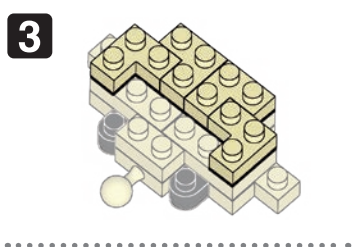

※別売りの「NB-019 ナノブロック専用ピンセット」や「NB-020 ナノブロックパッド」を使うと組み立て、取りはずしに便利です。
 Use "NB-019 nanoblock® Tweezers" and "NB-020 nanoblock® Pad" (each sold separately) for an easy way to assemble and disassemble blocks.

- 1x1 yellow x1
- 1x2 yellow x1
- 1x2 black x2
- 1x3 yellow x2
- 1x4 yellow x2
- 1x5 yellow x3
- 1x6 yellow x1
- 1x6 grey x2
- 1x6 black x2
- 1x6 white x1
- 1x6 yellow x2
- 1x6 yellow x1
- 1x6 yellow x3
- 1x6 yellow x2
- 1x6 yellow x6
- 1x6 yellow x3
- 1x6 yellow x6
- 1x6 yellow x6
- 1x6 yellow x1
- 1x6 yellow x2
- 1x6 yellow x1
- 1x6 yellow x3
- 1x6 yellow x2
- 1x6 yellow x6
- 1x6 yellow x6
- 1x6 yellow x1
- 1x6 yellow x2
- 1x6 yellow x2
- 1x6 yellow x2

※部品は多めに入っております
 Extra blocks included