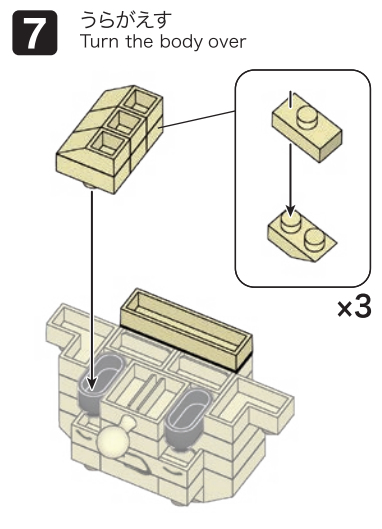

※別売りの「NB-019 ナノブロック専用ピンセット」や「NB-020 ナノブロックパッド」を使うと組み立て、取りはずしに便利です。
 Use "NB-019 nanoblock® Tweezers" and "NB-020 nanoblock® Pad" (each sold separately) for an easy way to assemble and disassemble blocks.

- 1x1 yellow x1
- 1x2 yellow x1
- 1x2 black x2
- 1x3 yellow x2
- 1x4 yellow x2
- 1x5 yellow x3
- 1x6 yellow x1
- 1x6 grey x2
- 1x6 black x2
- 1x6 white x1
- 1x6 yellow x2
- 1x6 yellow x1
- 1x6 yellow x3
- 1x6 yellow x2
- 1x6 yellow x6
- 1x6 yellow x3
- 1x6 yellow x6
- 1x6 yellow x6
- 1x6 yellow x1
- 1x6 yellow x2
- 1x6 yellow x1
- 1x6 yellow x3
- 1x6 yellow x2
- 1x6 yellow x6
- 1x6 yellow x6
- 1x6 yellow x1
- 1x6 yellow x2
- 1x6 yellow x2
- 1x6 yellow x2