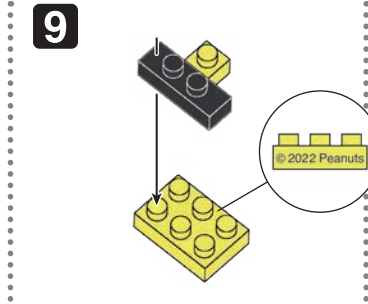

※別売りの「NB-019 ナノブロック専用ピンセット」や「NB-020 ナノブロックパッド」を使うと組み立て、取りはずしに便利です。
 Use "NB-019 nanoblock® Tweezers" and "NB-020 nanoblock® Pad" (each sold separately) for an easy way to assemble and disassemble blocks.

- 1x1 yellow x1
- 1x2 yellow x1
- 1x2 black x2
- 1x3 yellow x2
- 1x4 yellow x2
- 1x5 yellow x3
- 1x6 yellow x1
- 1x6 grey x2
- 1x6 black x2
- 1x6 white x1
- 1x6 yellow x2
- 1x6 yellow x1
- 1x6 yellow x3
- 1x6 yellow x2
- 1x6 yellow x6
- 1x6 yellow x3
- 1x6 yellow x6
- 1x6 yellow x6
- 1x6 yellow x1
- 1x6 yellow x2
- 1x6 yellow x1
- 1x6 yellow x3
- 1x6 yellow x2
- 1x6 yellow x6
- 1x6 yellow x6
- 1x6 yellow x1
- 1x6 yellow x2
- 1x6 yellow x2
- 1x6 yellow x2

※部品は多めに入っております
 Extra blocks included