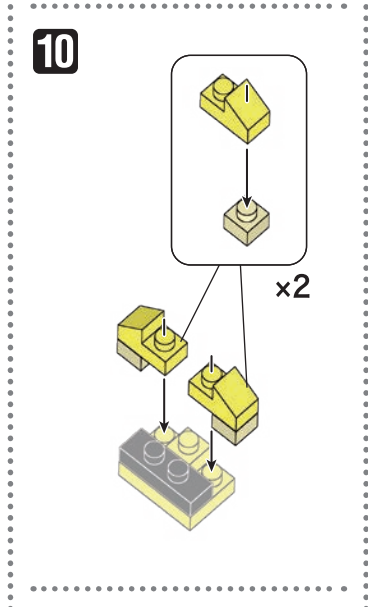

※別売りの「NB-019 ナノブロック専用ピンセット」や「NB-020 ナノブロックパッド」を使うと組み立て、取りはずしに便利です。
 Use "NB-019 nanoblock® Tweezers" and "NB-020 nanoblock® Pad" (each sold separately) for an easy way to assemble and disassemble blocks.

- 1x1 yellow x1
- 1x2 yellow x1
- 1x2 black x2
- 1x3 yellow x2
- 1x4 yellow x2
- 1x5 yellow x3
- 1x6 yellow x1
- 1x6 grey x2
- 1x6 black x2
- 1x6 white x1
- 1x6 yellow x2
- 1x6 yellow x1
- 1x6 yellow x3
- 1x6 yellow x2
- 1x6 yellow x6
- 1x6 yellow x3
- 1x6 yellow x6
- 1x6 yellow x6
- 1x6 yellow x1
- 1x6 yellow x2
- 1x6 yellow x1
- 1x6 yellow x3
- 1x6 yellow x2
- 1x6 yellow x6
- 1x6 yellow x6
- 1x6 yellow x1
- 1x6 yellow x2
- 1x6 yellow x2
- 1x6 yellow x2