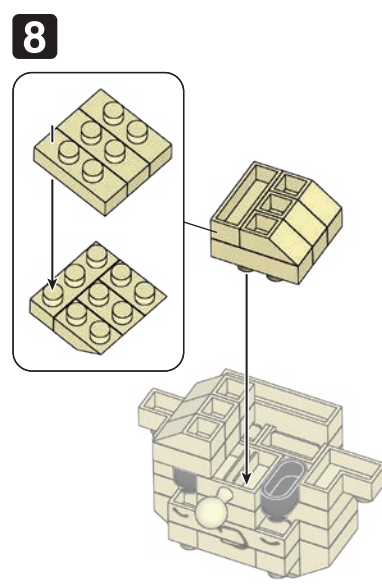

※別売りの「NB-019 ナノブロック専用ピンセット」や「NB-020 ナノブロックパッド」を使うと組み立て、取りはずしに便利です。
 Use "NB-019 nanoblock® Tweezers" and "NB-020 nanoblock® Pad" (each sold separately) for an easy way to assemble and disassemble blocks.

- 1x1 yellow x1
- 1x2 yellow x1
- 1x2 black x2
- 1x3 yellow x2
- 1x4 yellow x2
- 1x5 yellow x3
- 1x6 yellow x1
- 1x6 grey x2
- 1x6 black x2
- 1x6 white x1
- 1x6 yellow x2
- 1x6 yellow x1
- 1x6 yellow x3
- 1x6 yellow x2
- 1x6 yellow x6
- 1x6 yellow x3
- 1x6 yellow x6
- 1x6 yellow x6
- 1x6 yellow x1
- 1x6 yellow x2
- 1x6 yellow x1
- 1x6 yellow x3
- 1x6 yellow x2
- 1x6 yellow x6
- 1x6 yellow x6
- 1x6 yellow x1
- 1x6 yellow x2
- 1x6 yellow x2
- 1x6 yellow x2

※部品は多めに入っております
 Extra blocks included