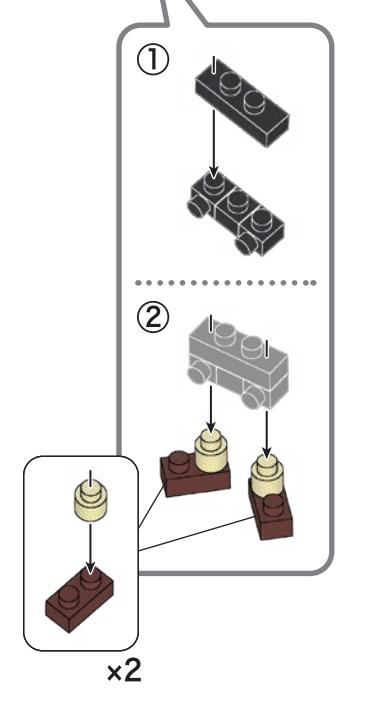

※別売りの「NB-019 ナノブロック専用ピンセット」や「NB-020 ナノブロックパッド」を使うと組み立て、取りはずしに便利です。
 Use "NB-019 nanoblock® Tweezers" and "NB-020 nanoblock® Pad" (each sold separately) for an easy way to assemble and disassemble blocks.

- 1x1 yellow x1
- 1x2 yellow x1
- 1x2 black x2
- 1x3 yellow x2
- 1x4 yellow x2
- 1x5 yellow x3
- 1x6 yellow x1
- 1x6 grey x2
- 1x6 black x2
- 1x6 white x1
- 1x6 yellow x2
- 1x6 yellow x1
- 1x6 yellow x3
- 1x6 yellow x2
- 1x6 yellow x6
- 1x6 yellow x3
- 1x6 yellow x6
- 1x6 yellow x6
- 1x6 yellow x1
- 1x6 yellow x2
- 1x6 yellow x1
- 1x6 yellow x3
- 1x6 yellow x2
- 1x6 yellow x6
- 1x6 yellow x6
- 1x6 yellow x1
- 1x6 yellow x2
- 1x6 yellow x2
- 1x6 yellow x2

※部品は多めに入っております
 Extra blocks included