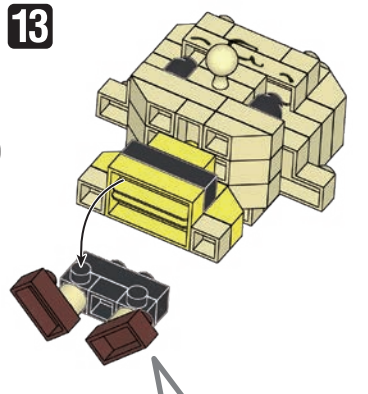

※別売りの「NB-019 ナノブロック専用ピンセット」や「NB-020 ナノブロックパッド」を使うと組み立て、取りはずしに便利です。
 Use "NB-019 nanoblock® Tweezers" and "NB-020 nanoblock® Pad" (each sold separately) for an easy way to assemble and disassemble blocks.

- 1x1 yellow x1
- 1x2 yellow x1
- 1x2 black x2
- 1x3 yellow x2
- 1x4 yellow x2
- 1x5 yellow x3
- 1x6 yellow x1
- 1x6 grey x2
- 1x6 black x2
- 1x6 white x1
- 1x6 yellow x2
- 1x6 yellow x1
- 1x6 yellow x3
- 1x6 yellow x2
- 1x6 yellow x6
- 1x6 yellow x3
- 1x6 yellow x6
- 1x6 yellow x6
- 1x6 yellow x1
- 1x6 yellow x2
- 1x6 yellow x1
- 1x6 yellow x3
- 1x6 yellow x2
- 1x6 yellow x6
- 1x6 yellow x6
- 1x6 yellow x1
- 1x6 yellow x2
- 1x6 yellow x2
- 1x6 yellow x2

※部品は多めに入っております
 Extra blocks included