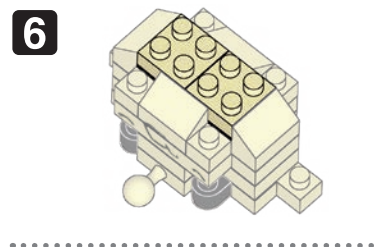

※別売りの「NB-019 ナノブロック専用ピンセット」や「NB-020 ナノブロックパッド」を使うと組み立て、取りはずしに便利です。
 Use "NB-019 nanoblock® Tweezers" and "NB-020 nanoblock® Pad" (each sold separately) for an easy way to assemble and disassemble blocks.

- 1x1 yellow x1
- 1x2 yellow x1
- 1x2 black x2
- 1x3 yellow x2
- 1x4 yellow x2
- 1x5 yellow x3
- 1x6 yellow x1
- 1x6 grey x2
- 1x6 black x2
- 1x6 white x1
- 1x6 yellow x2
- 1x6 yellow x1
- 1x6 yellow x3
- 1x6 yellow x2
- 1x6 yellow x6
- 1x6 yellow x3
- 1x6 yellow x6
- 1x6 yellow x6
- 1x6 yellow x1
- 1x6 yellow x2
- 1x6 yellow x1
- 1x6 yellow x3
- 1x6 yellow x2
- 1x6 yellow x6
- 1x6 yellow x6
- 1x6 yellow x1
- 1x6 yellow x2
- 1x6 yellow x2
- 1x6 yellow x2

※部品は多めに入っております
 Extra blocks included