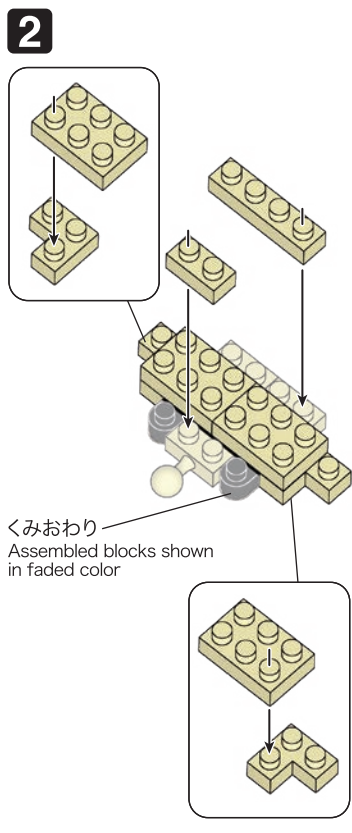

※別売りの「NB-019 ナノブロック専用ピンセット」や「NB-020 ナノブロックパッド」を使うと組み立て、取りはずしに便利です。
 Use "NB-019 nanoblock® Tweezers" and "NB-020 nanoblock® Pad" (each sold separately) for an easy way to assemble and disassemble blocks.

- 1x1 yellow x1
- 1x2 yellow x1
- 1x2 black x2
- 1x3 yellow x2
- 1x4 yellow x2
- 1x5 yellow x3
- 1x6 yellow x1
- 1x6 grey x2
- 1x6 black x2
- 1x6 white x1
- 1x6 yellow x2
- 1x6 yellow x1
- 1x6 yellow x3
- 1x6 yellow x2
- 1x6 yellow x6
- 1x6 yellow x3
- 1x6 yellow x6
- 1x6 yellow x6
- 1x6 yellow x1
- 1x6 yellow x2
- 1x6 yellow x1
- 1x6 yellow x3
- 1x6 yellow x2
- 1x6 yellow x6
- 1x6 yellow x6
- 1x6 yellow x1
- 1x6 yellow x2
- 1x6 yellow x2
- 1x6 yellow x2

※部品は多めに入っております
 Extra blocks included