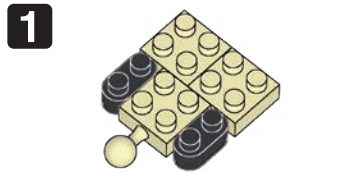

※別売りの「NB-019 ナノブロック専用ピンセット」や「NB-020 ナノブロックパッド」を使うと組み立て、取りはずしに便利です。
 Use "NB-019 nanoblock® Tweezers" and "NB-020 nanoblock® Pad" (each sold separately) for an easy way to assemble and disassemble blocks.

- 1x1 yellow x1
- 1x2 yellow x1
- 1x2 black x2
- 1x3 yellow x2
- 1x4 yellow x2
- 1x5 yellow x3
- 1x6 yellow x1
- 1x6 grey x2
- 1x6 black x2
- 1x6 white x1
- 1x6 yellow x2
- 1x6 yellow x1
- 1x6 yellow x3
- 1x6 yellow x2
- 1x6 yellow x6
- 1x6 yellow x3
- 1x6 yellow x6
- 1x6 yellow x6
- 1x6 yellow x1
- 1x6 yellow x2
- 1x6 yellow x1
- 1x6 yellow x3
- 1x6 yellow x2
- 1x6 yellow x6
- 1x6 yellow x6
- 1x6 yellow x1
- 1x6 yellow x2
- 1x6 yellow x2
- 1x6 yellow x2

※部品は多めに入っております
 Extra blocks included