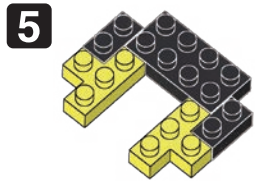

※別売りの「NB-019 ナノブロック専用ピンセット」や「NB-020 ナノブロックパッド」を使うと組み立て、取りはずしに便利です。  
Use "NB-019 nanoblock® Tweezers" and "NB-020 nanoblock® Pad" (each sold separately) for an easy way to assemble and disassemble blocks.

- |    |    |    |    |    |    |    |    |    |    |    |
|----|----|----|----|----|----|----|----|----|----|----|
| x2 | x1 | x2 | x2 | x2 | x3 | x9 | x3 | x4 | x2 | x2 |
| x2 | x1 | x6 | x1 | x1 | x2 | x2 | x1 | x2 | x2 |    |
|    | x2 |    | x4 | x2 | x6 | x8 | x2 | x4 |    |    |

※部品は多めに入っております  
Extra blocks included