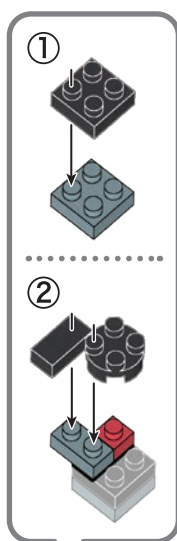

※別売りの「NB-019 ナノブロック専用ピンセット」や「NB-020 ナノブロックパッド」を使うと組み立て、取りはずしに便利です。  
Use "NB-019 nanoblock® Tweezers" and "NB-020 nanoblock® Pad" (each sold separately) for an easy way to assemble and disassemble blocks.

- |    |    |    |    |    |    |    |    |    |    |    |
|----|----|----|----|----|----|----|----|----|----|----|
| x2 | x1 | x2 | x2 | x2 | x3 | x9 | x3 | x4 | x2 | x2 |
| x2 | x1 | x6 | x1 | x1 | x2 | x2 | x1 | x2 | x2 |    |
|    | x2 |    | x4 | x2 | x6 | x8 | x2 | x4 |    |    |

※部品は多めに入っております  
Extra blocks included