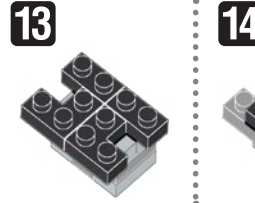

※別売りの「NB-019 ナノブロック専用ピンセット」や「NB-020 ナノブロックパッド」を使うと組み立て、取りはずしに便利です。  
Use "NB-019 nanoblock® Tweezers" and "NB-020 nanoblock® Pad" (each sold separately) for an easy way to assemble and disassemble blocks.

- |    |    |    |    |    |    |    |    |    |    |    |
|----|----|----|----|----|----|----|----|----|----|----|
| x2 | x1 | x2 | x2 | x2 | x3 | x9 | x3 | x4 | x2 | x2 |
| x2 | x1 | x6 | x1 | x1 | x2 | x2 | x1 | x2 | x2 |    |
|    | x2 |    | x4 | x2 | x6 | x8 | x2 | x4 |    |    |