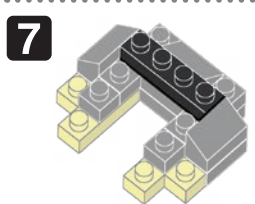

※別売りの「NB-019 ナノブロック専用ピンセット」や「NB-020 ナノブロックパッド」を使うと組み立て、取りはずしに便利です。  
Use "NB-019 nanoblock® Tweezers" and "NB-020 nanoblock® Pad" (each sold separately) for an easy way to assemble and disassemble blocks.

- |    |    |    |    |    |    |    |    |    |    |    |
|----|----|----|----|----|----|----|----|----|----|----|
| x2 | x1 | x2 | x2 | x2 | x3 | x9 | x3 | x4 | x2 | x2 |
| x2 | x1 | x6 | x1 | x1 | x2 | x2 | x1 | x2 | x2 |    |
|    | x2 |    | x4 | x2 | x6 | x8 | x2 | x4 |    |    |