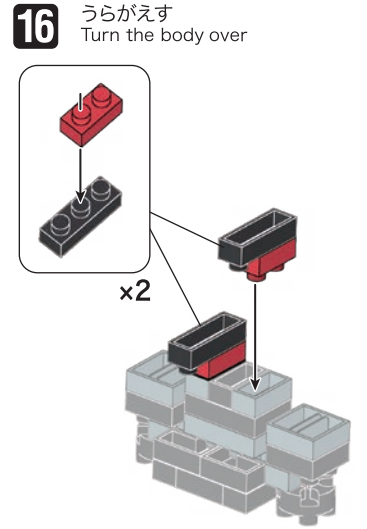

※別売りの「NB-019 ナノブロック専用ピンセット」や「NB-020 ナノブロックパッド」を使うと組み立て、取りはずしに便利です。  
Use "NB-019 nanoblock® Tweezers" and "NB-020 nanoblock® Pad" (each sold separately) for an easy way to assemble and disassemble blocks.

- |    |    |    |    |    |    |    |    |    |    |    |
|----|----|----|----|----|----|----|----|----|----|----|
| x2 | x1 | x2 | x2 | x2 | x3 | x9 | x3 | x4 | x2 | x2 |
| x2 | x1 | x6 | x1 | x1 | x2 | x2 | x1 | x2 | x2 |    |
|    | x2 |    | x4 | x2 | x6 | x8 | x2 | x4 |    |    |

※部品は多めに入っております  
Extra blocks included