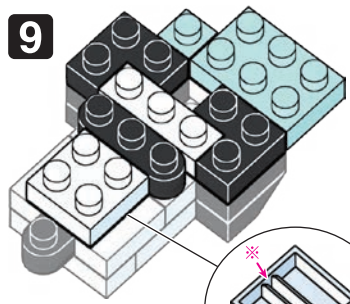

PEANUTS™

NBMC_26 PAJAMA SNOOPY™ パジャマ スヌーピー

△WARNING: CHOKING HAZARD - small parts. Not for children under 3 years old.
小さな部品が含まれますので、3歳未満のお子様には与えないでください。

© KAWADA 2021
© 2021 Peanuts Worldwide LLC
www.snoopy.co.jp

※別売りの「NB-019 ナノブロック専用ピンセット」や「NB-020 ナノブロックパッド」を使うと組み立て、取りはずしに便利です。
Use "NB-019 nanoblock® Tweezers" and "NB-020 nanoblock® Pad" (each sold separately) for an easy way to assemble and disassemble blocks.

- 5x (1x4 blue plate)
 - 2x (1x2 blue plate)
 - 3x (1x2 blue plate with hole)
 - 2x (1x2 blue plate with hole)
 - 7x (1x4 white plate)
 - 8x (1x4 white plate)
 - 2x (1x2 black plate)
 - 4x (1x2 black plate)
 - 3x (1x4 white plate)
 - 2x (1x2 white plate)
 - 5x (1x4 white plate)
 - 2x (1x2 white plate)
 - 1x (1x4 white plate)
 - 2x (1x2 blue plate)
 - 9x (1x4 blue plate)
 - 2x (1x2 blue plate with hole)
 - 2x (1x2 blue plate with hole)
 - 2x (1x2 blue plate with hole)
 - 1x (1x2 blue plate with hole)
 - 1x (1x2 blue plate with hole)
 - 2x (1x2 blue plate with hole)
 - 2x (1x2 blue plate with hole)
- ※角度の違う2種類の部品に注意してください。
Note that there are two types of blocks, each with different angles.