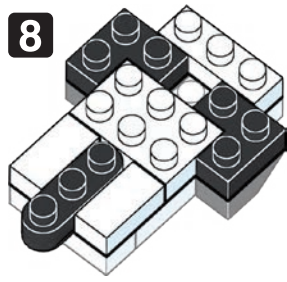

PEANUTS™

NBMC_26 PAJAMA SNOOPY™ パジャマ スヌーピー

△WARNING: CHOKING HAZARD - small parts. Not for children under 3 years old.
小さな部品が含まれますので、3歳未満のお子様には与えないでください。

© KAWADA 2021
© 2021 Peanuts Worldwide LLC
www.snoopy.co.jp

- 5x (1x4 blue plate)
 - 2x (1x2 blue plate)
 - 3x (1x2 blue plate with hole)
 - 2x (1x2 blue plate with hole)
 - 7x (1x4 white plate)
 - 8x (1x4 white plate)
 - 2x (1x2 black plate)
 - 4x (1x2 black plate)
 - 3x (1x4 white plate)
 - 2x (1x2 white plate)
 - 5x (1x4 white plate)
 - 2x (1x2 white plate)
 - 1x (1x4 white plate)
 - 2x (1x2 blue plate)
 - 9x (1x4 blue plate)
 - 2x (1x2 blue plate with hole)
 - 2x (1x2 blue plate with hole)
 - 2x (1x2 blue plate with hole)
 - 1x (1x2 blue plate with hole)
 - 1x (1x2 blue plate with hole)
 - 2x (1x2 blue plate with hole)
 - 2x (1x2 blue plate with hole)
- ※角度の違う2種類の部品に注意してください。
Note that there are two types of blocks, each with different angles.