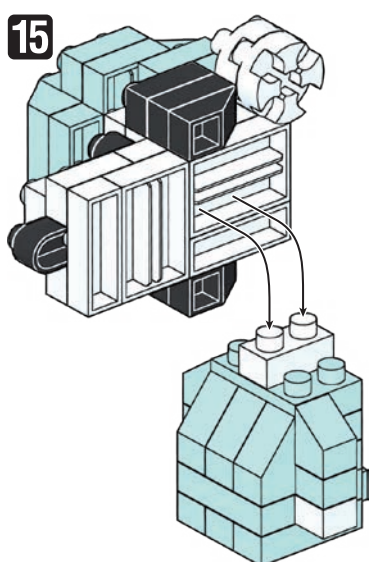

PEANUTS™

NBMC_26 PAJAMA SNOOPY™ パジャマ スヌーピー

△WARNING: CHOKING HAZARD - small parts. Not for children under 3 years old.
小さな部品が含まれますので、3歳未満のお子様には与えないでください。

© KAWADA 2021
© 2021 Peanuts Worldwide LLC
www.snoopy.co.jp

※別売りの「NB-019 ナノブロック専用ピンセット」や「NB-020 ナノブロックパッド」を使うと組み立て、取りはずしに便利です。
Use "NB-019 nanoblock® Tweezers" and "NB-020 nanoblock® Pad" (each sold separately) for an easy way to assemble and disassemble blocks.

- 5x (1x4 blue plate)
 - 2x (1x2 blue plate)
 - 3x (1x2 blue plate with hole)
 - 2x (1x2 blue plate with hole)
 - 7x (1x4 white plate)
 - 8x (1x4 white plate)
 - 2x (1x2 black plate)
 - 4x (1x2 black plate)
 - 3x (1x4 white plate)
 - 2x (1x2 white plate)
 - 5x (1x4 white plate)
 - 2x (1x2 white plate)
 - 1x (1x4 white plate)
 - 2x (1x2 blue plate)
 - 9x (1x4 blue plate)
 - 2x (1x2 blue plate with hole)
 - 2x (1x2 blue plate with hole)
 - 2x (1x2 blue plate with hole)
 - 1x (1x2 blue plate with hole)
 - 1x (1x2 blue plate with hole)
 - 2x (1x2 blue plate with hole)
 - 2x (1x2 blue plate with hole)
- ※角度の違う2種類の部品に注意してください。
Note that there are two types of blocks, each with different angles.