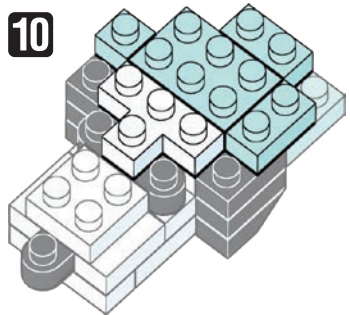

PEANUTS™

NBMC_26 PAJAMA SNOOPY™ パジャマ スヌーピー

△WARNING: CHOKING HAZARD - small parts. Not for children under 3 years old.
小さな部品が含まれますので、3歳未満のお子様には与えないでください。

© KAWADA 2021
© 2021 Peanuts Worldwide LLC
www.snoopy.co.jp

- 5x (1x4 blue plate)
 - 2x (1x2 blue plate)
 - 3x (1x2 blue plate with hole)
 - 2x (1x2 blue plate with hole)
 - 7x (1x4 white plate)
 - 8x (1x4 white plate)
 - 2x (1x2 black plate)
 - 4x (1x2 black plate)
 - 3x (1x4 white plate)
 - 2x (1x2 white plate)
 - 5x (1x4 white plate)
 - 2x (1x2 white plate)
 - 1x (1x4 white plate)
 - 2x (1x2 blue plate)
 - 9x (1x4 blue plate)
 - 2x (1x2 blue plate with hole)
 - 2x (1x2 blue plate with hole)
 - 2x (1x2 blue plate with hole)
 - 1x (1x2 blue plate with hole)
 - 1x (1x2 blue plate with hole)
 - 2x (1x2 blue plate with hole)
 - 2x (1x2 blue plate with hole)
- ※角度の違う2種類の部品に注意してください。
Note that there are two types of blocks, each with different angles.