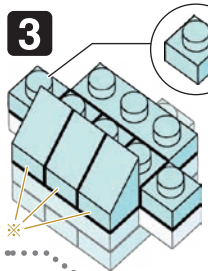

PEANUTS™

NBMC_26 PAJAMA SNOOPY™ パジャマ スヌーピー

△WARNING: CHOKING HAZARD - small parts. Not for children under 3 years old.
小さな部品が含まれますので、3歳未満のお子様には与えないでください。

© KAWADA 2021
© 2021 Peanuts Worldwide LLC
www.snoopy.co.jp

※別売りの「NB-019 ナノブロック専用ピンセット」や「NB-020 ナノブロックパッド」を使うと組み立て、取りはずしに便利です。
Use "NB-019 nanoblock® Tweezers" and "NB-020 nanoblock® Pad" (each sold separately) for an easy way to assemble and disassemble blocks.

- 5x (1x4 blue plate)
 - 2x (1x2 blue plate)
 - 3x (1x2 blue plate with hole)
 - 2x (1x2 blue plate with hole)
 - 7x (1x4 white plate)
 - 8x (1x4 white plate)
 - 2x (1x2 black plate)
 - 4x (1x2 black plate)
 - 3x (1x4 white plate)
 - 2x (1x2 white plate)
 - 5x (1x4 white plate)
 - 2x (1x2 white plate)
 - 1x (1x4 white plate)
 - 2x (1x2 blue plate)
 - 9x (1x4 blue plate)
 - 2x (1x2 blue plate with hole)
 - 2x (1x2 blue plate with hole)
 - 2x (1x2 blue plate with hole)
 - 1x (1x2 blue plate with hole)
 - 1x (1x2 blue plate with hole)
 - 2x (1x2 blue plate with hole)
 - 2x (1x2 blue plate with hole)
- ※角度の違う2種類の部品に注意してください。
Note that there are two types of blocks, each with different angles.