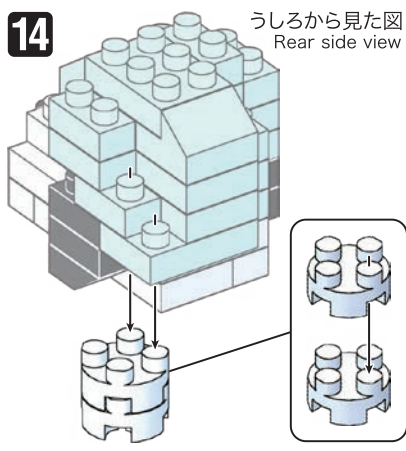

PEANUTS™

NBMC_26 PAJAMA SNOOPY™ パジャマ スヌーピー

△WARNING: CHOKING HAZARD - small parts. Not for children under 3 years old.
小さな部品が含まれますので、3歳未満のお子様には与えないでください。

© KAWADA 2021
© 2021 Peanuts Worldwide LLC
www.snoopy.co.jp

※別売りの「NB-019 ナノブロック専用ピンセット」や「NB-020 ナノブロックパッド」を使うと組み立て、取りはずしに便利です。
Use "NB-019 nanoblock® Tweezers" and "NB-020 nanoblock® Pad" (each sold separately) for an easy way to assemble and disassemble blocks.

- 5x (1x4 blue plate)
 - 2x (1x2 blue plate)
 - 3x (1x2 blue plate with hole)
 - 2x (1x2 blue plate with hole)
 - 7x (1x4 white plate)
 - 8x (1x4 white plate)
 - 2x (1x2 black plate)
 - 4x (1x2 black plate)
 - 3x (1x4 white plate)
 - 2x (1x2 white plate)
 - 5x (1x4 white plate)
 - 2x (1x2 white plate)
 - 1x (1x4 white plate)
 - 2x (1x2 blue plate)
 - 9x (1x4 blue plate)
 - 2x (1x2 blue plate with hole)
 - 2x (1x2 blue plate with hole)
 - 2x (1x2 blue plate with hole)
 - 1x (1x2 blue plate with hole)
 - 1x (1x2 blue plate with hole)
 - 2x (1x2 blue plate with hole)
 - 2x (1x2 blue plate with hole)
- ※角度の違う2種類の部品に注意してください。
Note that there are two types of blocks, each with different angles.