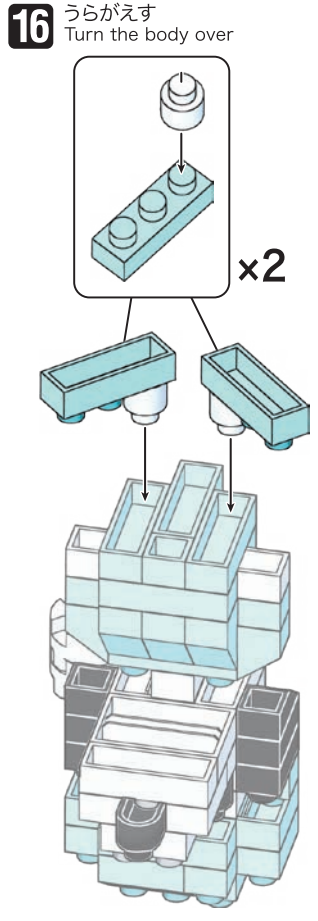

PEANUTS™

NBMC_26 PAJAMA SNOOPY™ パジャマ スヌーピー

△WARNING: CHOKING HAZARD - small parts. Not for children under 3 years old.
小さな部品が含まれますので、3歳未満のお子様には与えないでください。

© KAWADA 2021
© 2021 Peanuts Worldwide LLC
www.snoopy.co.jp

※別売りの「NB-019 ナノブロック専用ピンセット」や「NB-020 ナノブロックパッド」を使うと組み立て、取りはずしに便利です。
Use "NB-019 nanoblock® Tweezers" and "NB-020 nanoblock® Pad" (each sold separately) for an easy way to assemble and disassemble blocks.

- 5x (1x4 blue plate)
 - 2x (1x2 blue plate)
 - 3x (1x2 blue plate with hole)
 - 2x (1x2 blue plate with hole)
 - 7x (1x4 white plate)
 - 8x (1x4 white plate)
 - 2x (1x2 black plate)
 - 4x (1x2 black plate)
 - 3x (1x4 white plate)
 - 2x (1x2 white plate)
 - 5x (1x4 white plate)
 - 2x (1x2 white plate)
 - 1x (1x4 white plate)
 - 2x (1x2 blue plate)
 - 9x (1x4 blue plate)
 - 2x (1x2 blue plate with hole)
 - 2x (1x2 blue plate with hole)
 - 2x (1x2 blue plate with hole)
 - 1x (1x2 blue plate with hole)
 - 1x (1x2 blue plate with hole)
 - 2x (1x2 blue plate with hole)
 - 2x (1x2 blue plate with hole)
- ※角度の違う2種類の部品に注意してください。
Note that there are two types of blocks, each with different angles.