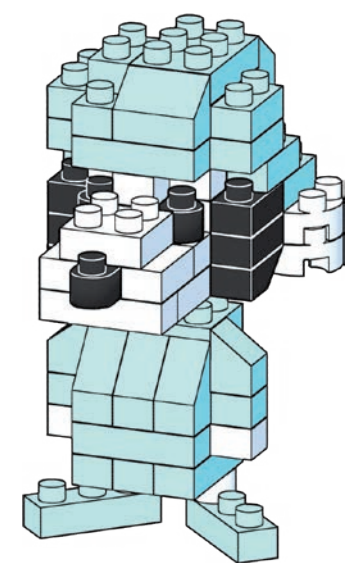

※部品は多めに入っております
Extra blocks included