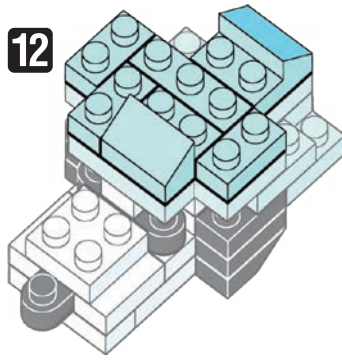

PEANUTS™

NBMC_26 PAJAMA SNOOPY™ パジャマ スヌーピー

△WARNING: CHOKING HAZARD - small parts. Not for children under 3 years old.
小さな部品が含まれますので、3歳未満のお子様には与えないでください。

© KAWADA 2021
© 2021 Peanuts Worldwide LLC
www.snoopy.co.jp

- 5x (1x4 blue plate)
 - 2x (1x2 blue plate)
 - 3x (1x2 blue plate with hole)
 - 2x (1x2 blue plate with hole)
 - 7x (1x4 white plate)
 - 8x (1x4 white plate)
 - 2x (1x2 black plate)
 - 4x (1x2 black plate)
 - 3x (1x4 white plate)
 - 2x (1x2 white plate)
 - 5x (1x4 white plate)
 - 2x (1x2 white plate)
 - 1x (1x4 white plate)
 - 2x (1x2 blue plate)
 - 9x (1x4 blue plate)
 - 2x (1x2 blue plate with hole)
 - 2x (1x2 blue plate with hole)
 - 2x (1x2 blue plate with hole)
 - 1x (1x2 blue plate with hole)
 - 1x (1x2 blue plate with hole)
 - 2x (1x2 blue plate with hole)
 - 2x (1x2 blue plate with hole)
- ※角度の違う2種類の部品に注意してください。
Note that there are two types of blocks, each with different angles.