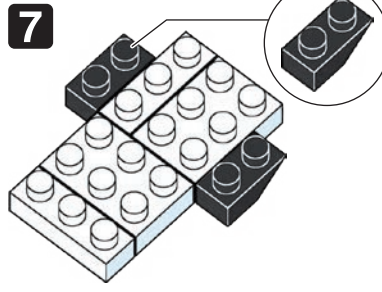

PEANUTS™

NBMC_26 PAJAMA SNOOPY™ パジャマ スヌーピー

△WARNING: CHOKING HAZARD - small parts. Not for children under 3 years old.
小さな部品が含まれますので、3歳未満のお子様には与えないでください。

© KAWADA 2021
© 2021 Peanuts Worldwide LLC
www.snoopy.co.jp

※別売りの「NB-019 ナノブロック専用ピンセット」や「NB-020 ナノブロックパッド」を使うと組み立て、取りはずしに便利です。
Use "NB-019 nanoblock® Tweezers" and "NB-020 nanoblock® Pad" (each sold separately) for an easy way to assemble and disassemble blocks.

- 5x (1x4 blue plate)
 - 2x (1x2 blue plate)
 - 3x (1x2 blue plate with hole)
 - 2x (1x2 blue plate with hole)
 - 7x (1x4 white plate)
 - 8x (1x4 white plate)
 - 2x (1x2 black plate)
 - 4x (1x2 black plate)
 - 3x (1x4 white plate)
 - 2x (1x2 white plate)
 - 5x (1x4 white plate)
 - 2x (1x2 white plate)
 - 1x (1x4 white plate)
 - 2x (1x2 blue plate)
 - 9x (1x4 blue plate)
 - 2x (1x2 blue plate with hole)
 - 2x (1x2 blue plate with hole)
 - 2x (1x2 blue plate with hole)
 - 1x (1x2 blue plate with hole)
 - 1x (1x2 blue plate with hole)
 - 2x (1x2 blue plate with hole)
 - 2x (1x2 blue plate with hole)
- ※角度の違う2種類の部品に注意してください。
Note that there are two types of blocks, each with different angles.