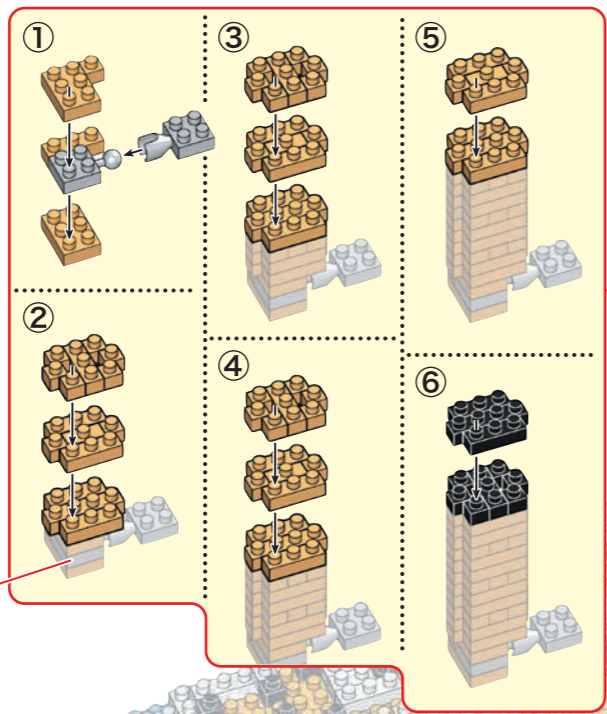

- Black 1x4 Technic Beam: x4
- Black 1x2 Technic Pin: x24
- Black 1x2 Technic Pin with Friction Ridge: x12
- Grey 1x2 Technic Pin: x4
- Grey 1x2 Technic Pin with Friction Ridge: x4
- Orange 1x6 Technic Brick: x16
- Orange 1x4 Technic Brick: x108
- Orange 1x2 Technic Brick: x16
- Orange 1x2 Technic Brick with Friction Ridge: x80
- Orange 1x2 Technic Brick with Friction Ridge and Pin: x8

くみおわり  
Assembled blocks shown in faded color

x4

12

- White 1x3 Technic Brick x3
- White 1x1 Technic Brick x1
- White 1x4 Technic Brick x4
- White 1x2 Technic Brick with Hole x2
- White 1x3 Technic Brick with Hole x3
- White 1x22 Technic Brick with Hole x22
- Grey 1x2 Technic Brick x2
- White 1x1 Technic Brick with Hole x1
- Orange 1x4 Technic Brick x4
- Orange 1x3 Technic Brick x3
- Orange 1x2 Technic Brick x2
- Orange 1x2 Technic Brick with Hole x2
- Orange 1x2 Technic Brick with Hole x2
- Orange 1x2 Technic Brick with Hole x2
- Orange 1x3 Technic Brick with Hole x3
- Orange 1x7 Technic Brick with Hole x17
- Clear 1x1 Technic Brick with Hole x1

シールをまきつける  
Wrap sticker around  
assembled pieces

クリア  
Clear

13

- White 1x4 Technic Brick with Hole x4
- White 1x44 Technic Brick with Hole x44
- White 1x16 Technic Brick with Hole x16
- White 1x3 Technic Brick with Hole x3
- White 1x3 Technic Brick with Hole x3
- White 1x2 Technic Brick with Hole x2
- White 1x2 Technic Brick with Hole x2
- White 1x14 Technic Brick with Hole x14
- Orange 1x1 Technic Brick with Hole x1
- Orange 1x6 Technic Brick with Hole x6

14

15

16

17

x1 x2 x40 x2  
クリア  
Clear

完成  
Finished

シールを貼る  
Put on sticker

※部品は多めに入っております。Extra blocks included