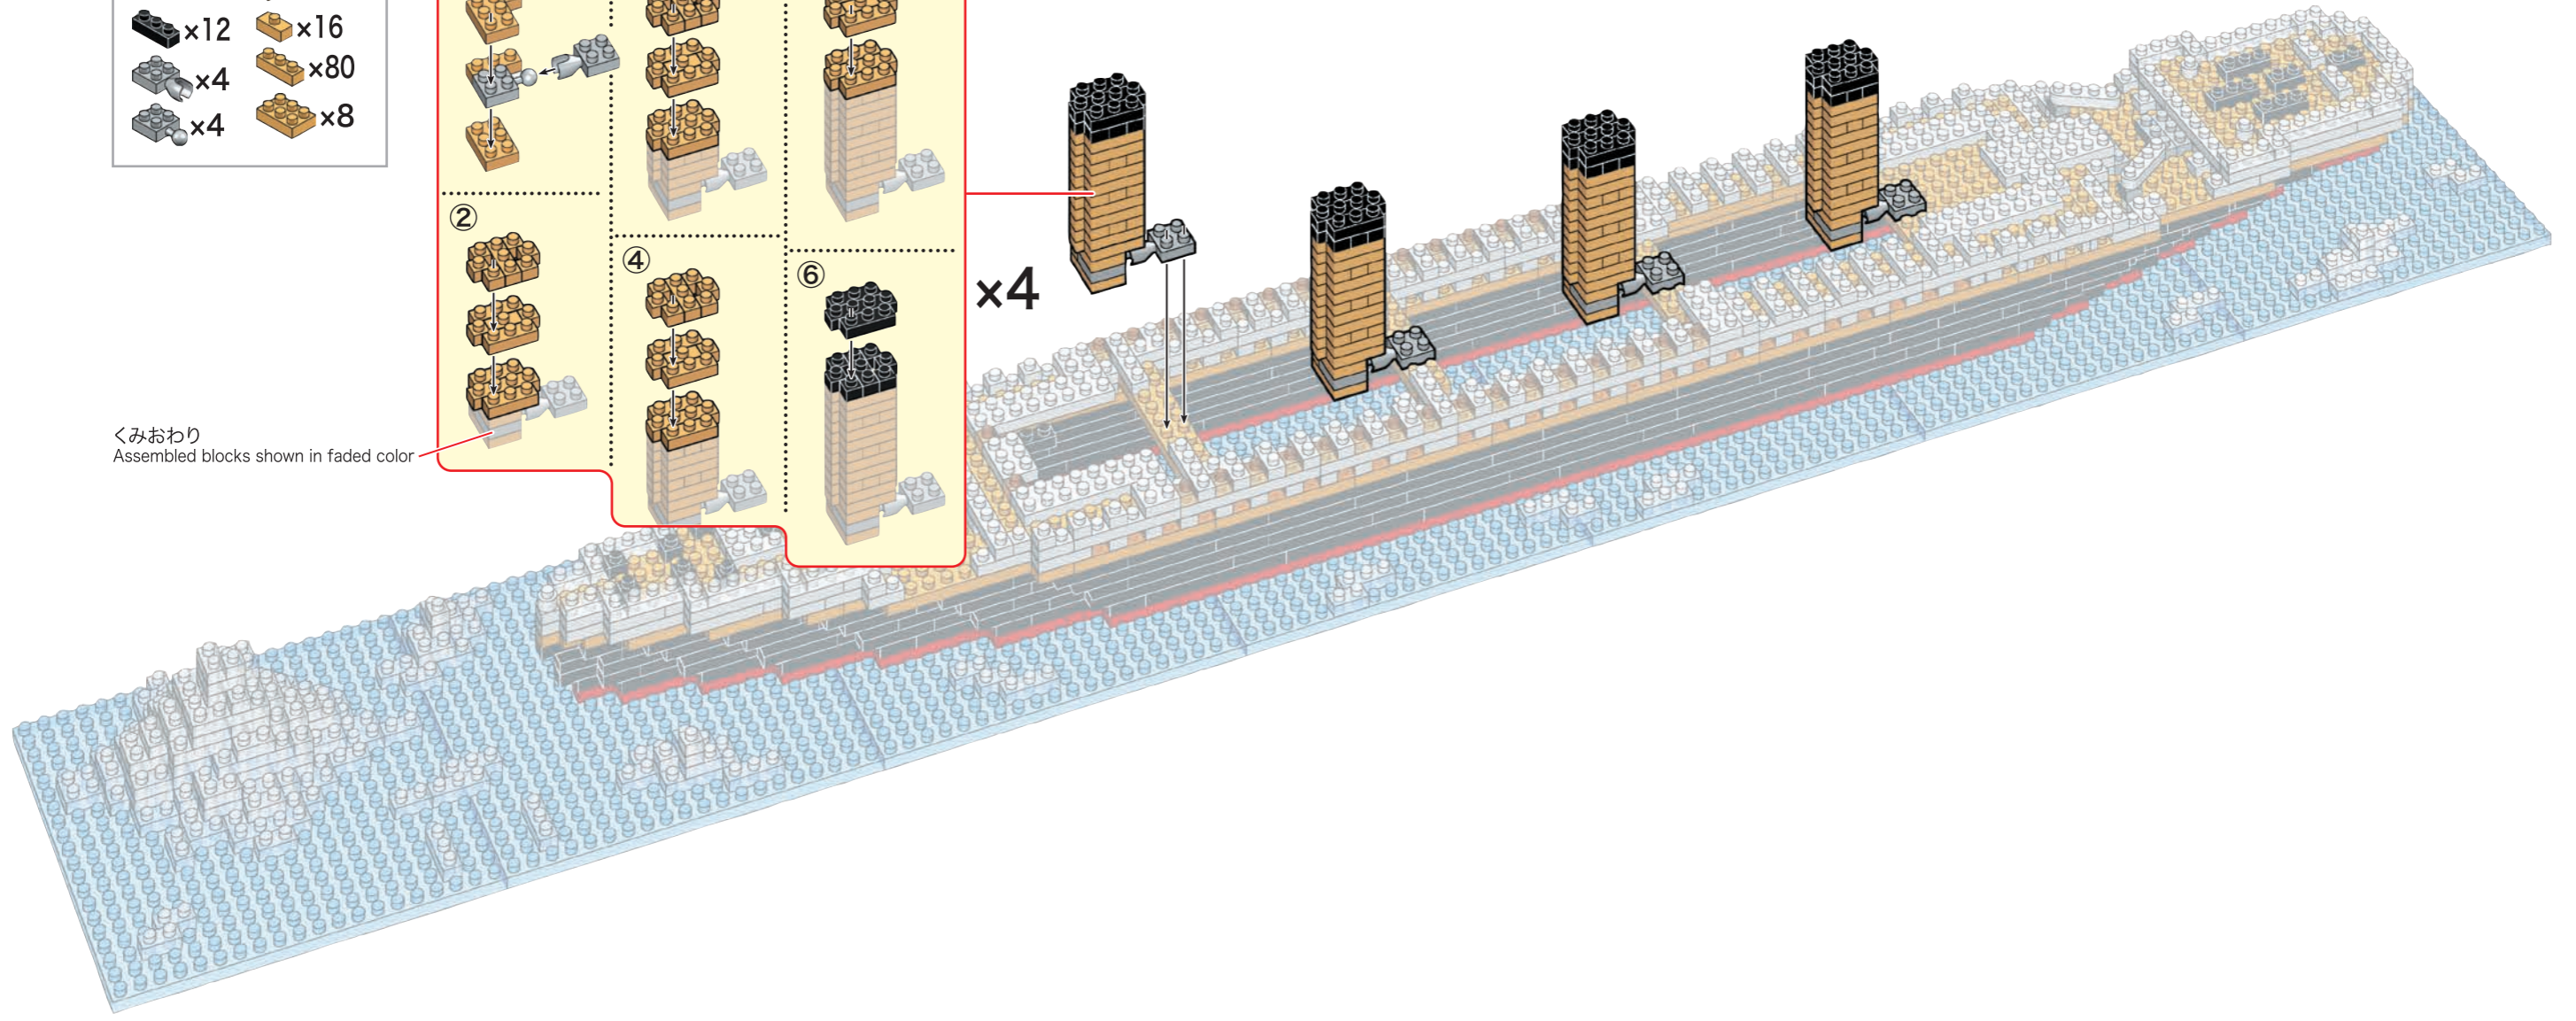

- Black 1x4 Technic Beam: x4
- Black 1x2 Technic Pin: x24
- Black 1x2 Technic Pin with Friction Ridge: x12
- Grey 1x2 Technic Pin: x4
- Grey 1x2 Technic Pin with Friction Ridge: x4
- Orange 1x6 Technic Brick: x16
- Orange 1x4 Technic Brick: x108
- Orange 1x2 Technic Brick: x16
- Orange 1x2 Technic Brick with Friction Ridge: x80
- Orange 1x2 Technic Brick with Friction Ridge and Pin: x8

くみおわり  
Assembled blocks shown in faded color

x4

12

- White 1x3 Technic Brick x3
- White 1x1 Technic Brick x1
- White 1x4 Technic Brick x4
- White 1x2 Technic Brick with Hole x2
- White 1x3 Technic Brick with Hole x3
- White 1x22 Technic Brick with Hole x22
- Grey 1x2 Technic Brick x2
- White 1x1 Technic Brick with Hole x1
- Orange 1x4 Technic Brick x4
- Orange 1x3 Technic Brick x3
- Orange 1x2 Technic Brick x2
- Orange 1x2 Technic Brick with Hole x2
- Orange 1x2 Technic Brick with Hole x2
- Orange 1x2 Technic Brick with Hole x2
- Orange 1x3 Technic Brick with Hole x3
- Orange 1x7 Technic Brick with Hole x17
- Clear 1x1 Technic Brick with Hole x1

シールをまきつける  
Wrap sticker around  
assembled pieces

クリア  
Clear

13

- White 1x4 Technic Brick with Hole x4
- White 1x44 Technic Brick with Hole x44
- White 1x16 Technic Brick with Hole x16
- White 1x3 Technic Brick with Hole x3
- White 1x3 Technic Brick with Hole x3
- White 1x2 Technic Brick with Hole x2
- White 1x2 Technic Brick with Hole x2
- White 1x14 Technic Brick with Hole x14
- Orange 1x1 Technic Brick with Hole x1
- Orange 1x6 Technic Brick with Hole x6

14

15

16

17

x1 x2 x40 x2  
クリア  
Clear

完成  
Finished

シールを貼る  
Put on sticker

※部品は多めに入っております。Extra blocks included