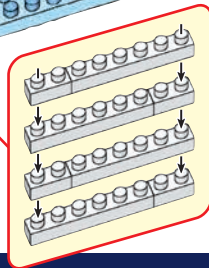

シールをまきつける  
Wrap sticker around  
assembled pieces

クリア  
Clear

13

- White 1x4 Technic Brick with Hole x4
- White 1x44 Technic Brick with Hole x44
- White 1x16 Technic Brick with Hole x16
- White 1x3 Technic Brick with Hole x3
- White 1x3 Technic Brick with Hole x3
- White 1x2 Technic Brick with Hole x2
- White 1x2 Technic Brick with Hole x2
- White 1x14 Technic Brick with Hole x14
- Orange 1x1 Technic Brick with Hole x1
- Orange 1x6 Technic Brick with Hole x6

14

15

16

17

x1 x2 x40 x2  
クリア  
Clear

完成  
Finished

シールを貼る  
Put on sticker

※部品は多めに入っております。Extra blocks included