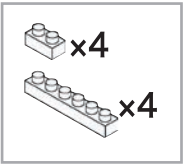

シールをまきつける  
Wrap sticker around  
assembled pieces

クリア  
Clear

13

- White 1x4 Technic Brick with Hole x4
- White 1x44 Technic Brick with Hole x44
- White 1x16 Technic Brick with Hole x16
- White 1x3 Technic Brick with Hole x3
- White 1x3 Technic Brick with Hole x3
- White 1x2 Technic Brick with Hole x2
- White 1x2 Technic Brick with Hole x2
- White 1x14 Technic Brick with Hole x14
- Orange 1x1 Technic Brick with Hole x1
- Orange 1x6 Technic Brick with Hole x6

14

15

16

17

x1 x2 x40 x2  
クリア  
Clear

完成  
Finished

シールを貼る  
Put on sticker

※部品は多めに入っております。Extra blocks included