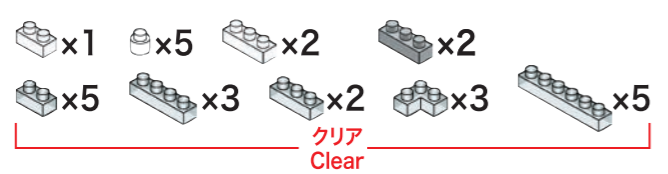

シールをまきつける  
Wrap sticker around  
assembled pieces

クリア  
Clear

13

- White 1x4 Technic Brick with Hole x4
- White 1x44 Technic Brick with Hole x44
- White 1x16 Technic Brick with Hole x16
- White 1x3 Technic Brick with Hole x3
- White 1x3 Technic Brick with Hole x3
- White 1x2 Technic Brick with Hole x2
- White 1x2 Technic Brick with Hole x2
- White 1x14 Technic Brick with Hole x14
- Orange 1x1 Technic Brick with Hole x1
- Orange 1x6 Technic Brick with Hole x6

14

15

16

17

x1 x2 x40 x2  
クリア  
Clear

完成  
Finished

シールを貼る  
Put on sticker

※部品は多めに入っております。Extra blocks included