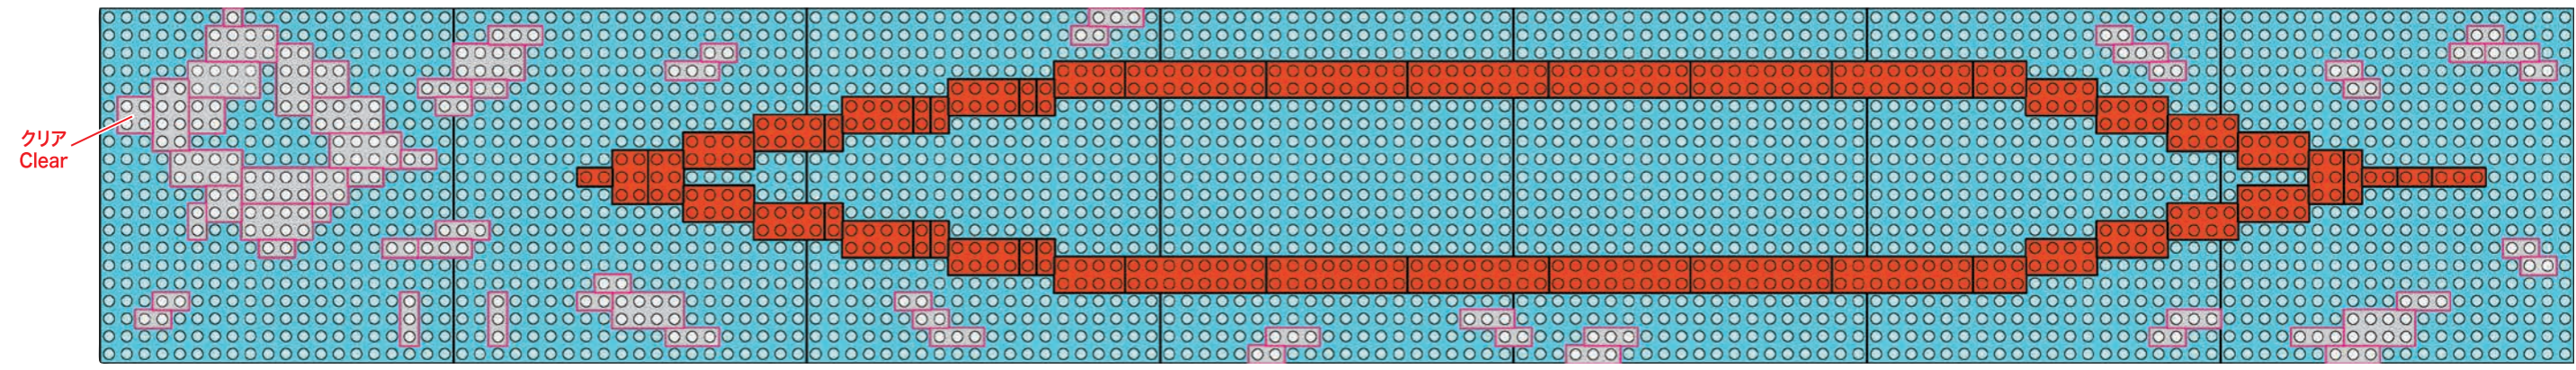

■部品内容 Contents of Blocks

x70	x6	x38	x8	x40	x23	x13	x31	x67	x33	x26	x62	x10	x13	x2	x24	x36	x8	x8
x5	x44	x11	x12	x4	x4													
x13	x16	x160	x34	x55	x19	x73	x17	x27	x8	x70	x28	x40	x114					
x18	x13	x2	x5	x12														
x26	x9	x22	x41	x125	x16	x94	x24	x8	x13	x64	x5							

クリア
Clear

x7

x1

※部品は多めに入っております。Extra blocks included

1

 x18
  x13
  x2
  x5
  x12
 x12
 x5
 x27
 x2
 x20
クリア
Clear

 x7

2

 x10
 x2
 x7
 x1
 x2
 x1
 x10
 x12
 x6
 x3
 x4
 x4
 x3
クリア
Clear

3

LEGO parts list for step 3:

- Black 1x6 Technic Brick with Pin: x16
- Black 1x2 Technic Brick with Pin: x2
- Black 1x3 Technic Brick with Pin: x5
- Black 1x1 Technic Brick with Pin: x2
- Black 1x2 Technic Brick: x2
- Black 1x3 Technic Brick: x3
- Black 1x14 Technic Brick: x14
- White 1x5 Technic Brick with Pin: x5
- White 1x1 Technic Brick with Pin: x1
- White 1x2 Technic Brick with Pin: x5

Clear parts (indicated by a red bracket):

- White 1x5 Technic Brick with Pin: x5
- White 1x1 Technic Brick with Pin: x1
- White 1x2 Technic Brick with Pin: x5

4

LEGO parts list for step 4:

- Black 1x6 Technic Brick with Pin: x12
- Black 1x2 Technic Brick with Pin: x9
- Black 1x3 Technic Brick with Pin: x1
- Black 1x1 Technic Brick with Pin: x1
- Black 1x2 Technic Brick with Pin: x1
- Black 1x2 Technic Brick: x10
- Black 1x14 Technic Brick: x12
- White 1x5 Technic Brick with Pin: x4
- White 1x1 Technic Brick with Pin: x1
- White 1x2 Technic Brick with Pin: x2
- White 1x1 Technic Brick with Pin: x4