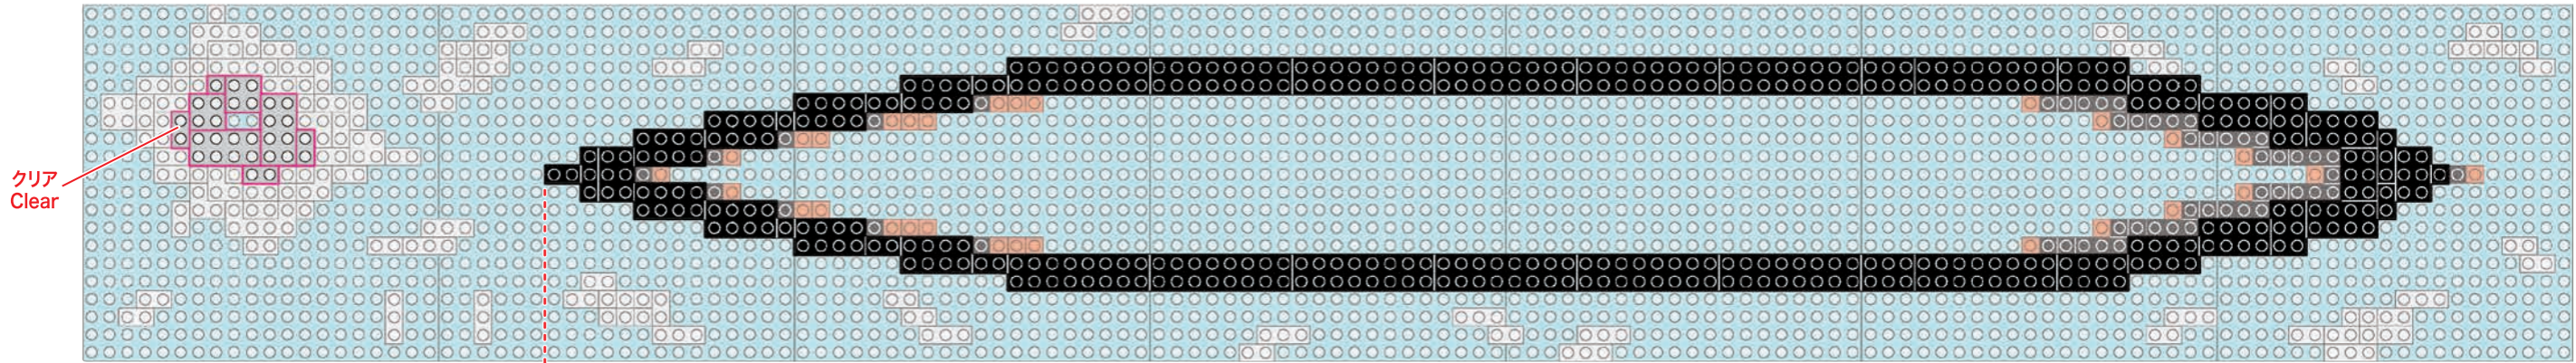

Clear parts (indicated by a red bracket):

- White 1x5 Technic Brick with Pin: x5
- White 1x1 Technic Brick with Pin: x1
- White 1x2 Technic Brick with Pin: x5

4

LEGO parts list for step 4:

- Black 1x6 Technic Brick with Pin: x12
- Black 1x2 Technic Brick with Pin: x9
- Black 1x3 Technic Brick with Pin: x1
- Black 1x1 Technic Brick with Pin: x1
- Black 1x2 Technic Brick with Pin: x1
- Black 1x2 Technic Brick: x10
- Black 1x14 Technic Brick: x12
- White 1x5 Technic Brick with Pin: x4
- White 1x1 Technic Brick with Pin: x1
- White 1x2 Technic Brick with Pin: x2
- White 1x1 Technic Brick with Pin: x4

Clear parts (indicated by a red bracket):

- White 1x5 Technic Brick with Pin: x4
- White 1x1 Technic Brick with Pin: x1
- White 1x2 Technic Brick with Pin: x2
- White 1x1 Technic Brick with Pin: x4

5

6

7

- 1x4 tan brick with holes x4
- 1x4 tan brick with holes x4
- 1x2 tan brick with holes x8
- 1x4 tan brick with holes x2
- 1x22 tan brick with holes x22
- 1x22 tan brick with holes x2
- 1x2 tan brick with holes x1
- 1x4 tan brick with holes x4
- 1x2 tan brick with holes x2
- 1x4 tan brick with holes x4
- 1x2 tan brick with holes x22
- 1x22 tan brick with holes x2
- 1x2 tan brick with holes x2
- クリア Clear