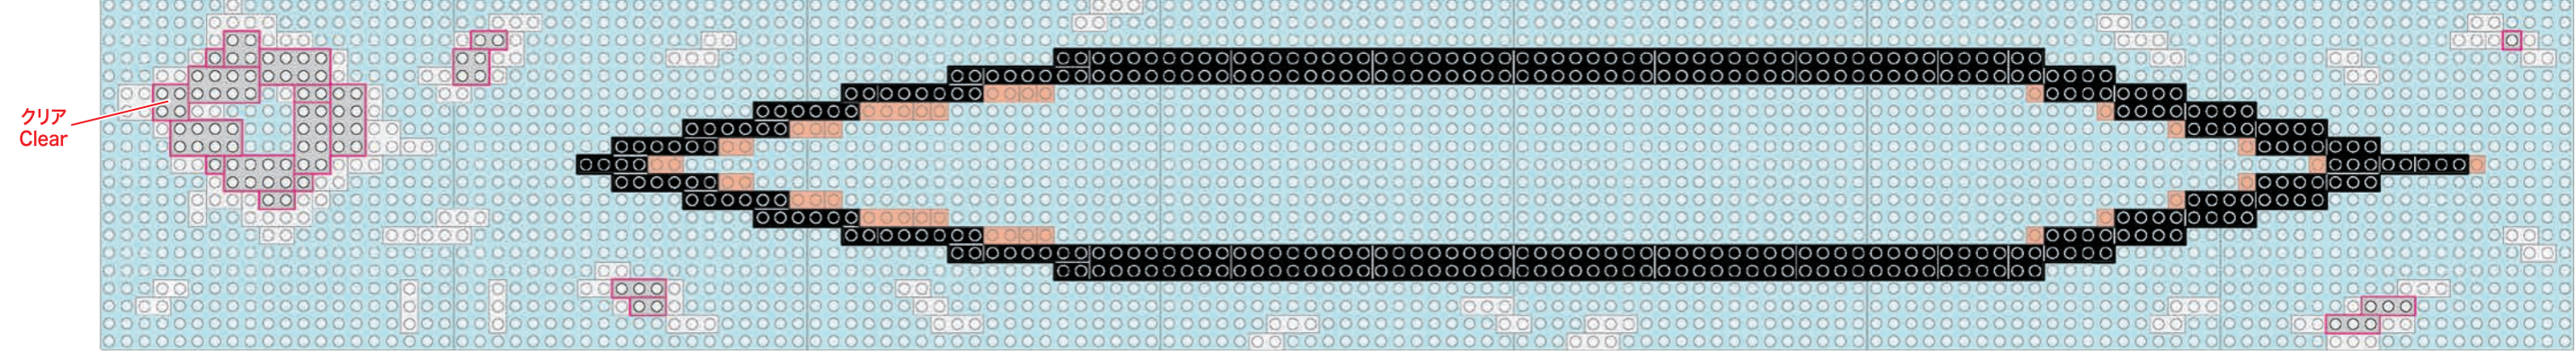

■部品内容 Contents of Blocks

x70	x6	x38	x8	x40	x23	x13	x31	x67	x33	x26	x62	x10	x13	x2	x24	x36	x8	x8
x5	x44	x11	x12	x4	x4													
x13	x16	x160	x34	x55	x19	x73	x17	x27	x8	x70	x28	x40	x114					
x18	x13	x2	x5	x12														
x26	x9	x22	x41	x125	x16	x94	x24	x8	x13	x64	x5							

クリア
Clear

x7

x1

※部品は多めに入っております。Extra blocks included

1

 x18
  x13
  x2
  x5
  x12
 x12
 x5
 x27
 x2
 x20
クリア
Clear

 x7

2

 x10
 x2
 x7
 x1
 x2
 x1
 x10
 x12
 x6
 x3
 x4
 x4
 x3
クリア
Clear

3

LEGO parts list for step 3:

- Black 1x6 Technic Brick with Pin: x16
- Black 1x2 Technic Brick with Pin: x2
- Black 1x3 Technic Brick with Pin: x5
- Black 1x1 Technic Brick with Pin: x2
- Black 1x2 Technic Brick: x2
- Black 1x3 Technic Brick: x3
- Black 1x14 Technic Brick: x14
- White 1x5 Technic Brick with Pin: x5
- White 1x1 Technic Brick with Pin: x1
- White 1x2 Technic Brick with Pin: x5

Clear parts (indicated by a red bracket):

- White 1x5 Technic Brick with Pin: x5
- White 1x1 Technic Brick with Pin: x1
- White 1x2 Technic Brick with Pin: x5

4

LEGO parts list for step 4:

- Black 1x6 Technic Brick with Pin: x12
- Black 1x2 Technic Brick with Pin: x9
- Black 1x3 Technic Brick with Pin: x1
- Black 1x1 Technic Brick with Pin: x1
- Black 1x2 Technic Brick with Pin: x1
- Black 1x2 Technic Brick: x10
- Black 1x14 Technic Brick: x12
- White 1x5 Technic Brick with Pin: x4
- White 1x1 Technic Brick with Pin: x1
- White 1x2 Technic Brick with Pin: x2
- White 1x1 Technic Brick with Pin: x4