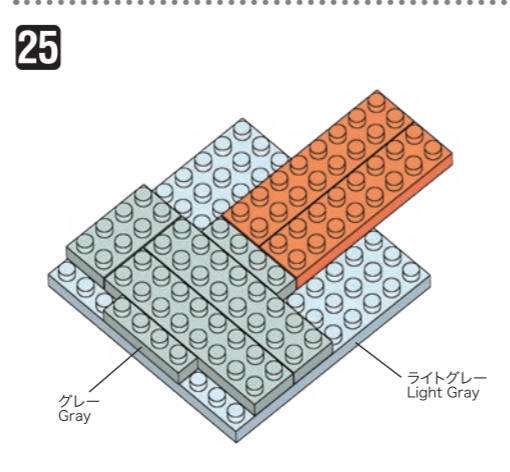

※別売りの「NB-019 ナノブロック専用ピンセット」や「NB-020 ナノブロックパッド」を使うと組み立て、取りはずしに便利です。  
 Use "NB-019 nanoblock Tweezers" and "NB-020 nanoblock Pad" (each sold separately) for an easy way to assemble and disassemble blocks.

x2	x4	x4	x2	x29	x8	x12	x13	x18	x6	x17	x4	x4	x2	x2	x12	x6	x2	x4	x2	x2	x12	x2	x14	x8	x24	x2	x6	x2	x2	x3	x10	x6	x8	x2	x6	x14	x22	x14
x7	x2	x2	x2	x38	x26	x22	x22	x6	x17	x4	x4	x2	x2	x12	x6	x2	x4	x2	x2	x12	x2	x14	x8	x24	x2	x6	x2	x2	x3	x10	x6	x8	x2	x6	x14	x22	x14	
x1	x2	x2	x2	x56	x4	x4	x12	x6	x17	x4	x4	x2	x2	x12	x6	x2	x4	x2	x2	x12	x2	x14	x8	x24	x2	x6	x2	x2	x3	x10	x6	x8	x2	x6	x14	x22	x14	