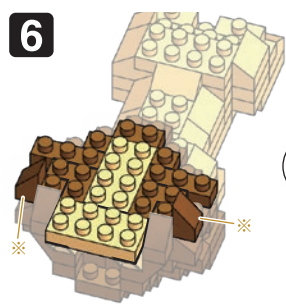

ご意見等ございましたら、お客様サービス課までご連絡ください。
カワダ 長野工場 お客様サービス課
〒389-0514 長野県東御市加次1409 TEL:0268(62)1819
電話受付時間: 土日祝日を除く 9~12時・13~16時

20 AU
K.K
HM
E2820

発売元 株式会社 カワダ
〒169-8558 東京都新宿区大久保 2-5-25
http://www.diablock.co.jp/nanoblock/

※別売りの「NB-019 ナノブロック専用ピンセット」や「NB-020 ナノブロックパッド」を使うと組み立て、取りはずしに便利です。

Use "NB-019 nanoblock® Tweezers" and "NB-020 nanoblock® Pad" (each sold separately) for an easy way to assemble and disassemble blocks.

- 1x1 x1
- 1x2 x21
- 1x3 x1
- 1x4 x5
- 1x5 x3
- 1x6 x10
- 1x7 x15
- 1x8 x11
- 1x9 x6
- 1x10 x11
- 1x11 x6
- 1x12 x11
- 1x13 x1
- 1x14 x1
- 1x15 x1
- 1x16 x3
- 1x17 x2
- 1x18 x4
- 1x19 x5
- 1x20 x7
- 1x21 x6
- 1x22 x8
- 1x23 x9
- 1x24 x7
- 1x25 x7
- 1x26 x11
- 1x27 x2
- 1x28 x25
- 1x29 x2
- 1x30 x1
- 1x31 x2
- 1x32 x2
- 1x33 x2
- 1x34 x2

※ 角度の違う2種類の部品に注意してください。
Note that there are two types of blocks, each with different angles.

完成!
Finished!

※部品は多めに入っております Extra blocks included