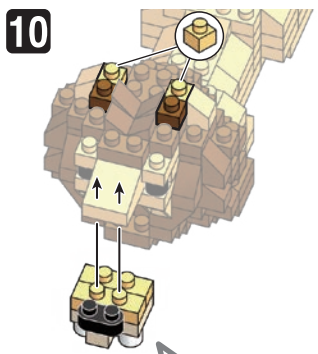

ご意見等ございましたら、お客様サービス課までご連絡ください。
カワダ 長野工場 お客様サービス課
〒389-0514 長野県東御市加次1409 TEL:0268(62)1819
電話受付時間: 土日祝日を除く 9~12時・13~16時

20 AU
K.K
HM
E2820

発売元 株式会社 カワダ
〒169-8558 東京都新宿区大久保 2-5-25
http://www.diablock.co.jp/nanoblock/

※別売りの「NB-019 ナノブロック専用ピンセット」や「NB-020 ナノブロックパッド」を使うと組み立て、取りはずしに便利です。

Use "NB-019 nanoblock® Tweezers" and "NB-020 nanoblock® Pad" (each sold separately) for an easy way to assemble and disassemble blocks.

- 1x1 x1
- 1x2 x21
- 1x3 x1
- 1x4 x5
- 1x5 x3
- 1x6 x10
- 1x7 x15
- 1x8 x11
- 1x9 x6
- 1x10 x11
- 1x11 x6
- 1x12 x11
- 1x13 x1
- 1x14 x1
- 1x15 x1
- 1x16 x3
- 1x17 x2
- 1x18 x4
- 1x19 x5
- 1x20 x7
- 1x21 x6
- 1x22 x8
- 1x23 x9
- 1x24 x7
- 1x25 x7
- 1x26 x11
- 1x27 x2
- 1x28 x25
- 1x29 x2
- 1x30 x1
- 1x31 x2
- 1x32 x2
- 1x33 x2
- 1x34 x2

※ 角度の違う2種類の部品に注意してください。
Note that there are two types of blocks, each with different angles.

完成!
Finished!

※部品は多めに入っております Extra blocks included