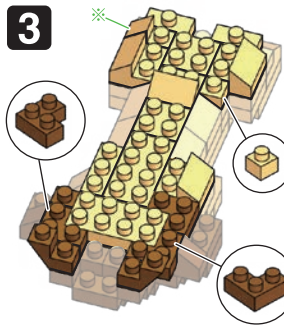

ご意見等ございましたら、お客様サービス課までご連絡ください。
カワダ 長野工場 お客様サービス課
〒389-0514 長野県東御市加次1409 TEL:0268(62)1819
電話受付時間: 土日祝日を除く 9~12時・13~16時

20 AU
K.K
HM
E2820

発売元 株式会社 カワダ
〒169-8558 東京都新宿区大久保 2-5-25
http://www.diablock.co.jp/nanoblock/

※別売りの「NB-019 ナノブロック専用ピンセット」や「NB-020 ナノブロックパッド」を使うと組み立て、取りはずしに便利です。

Use "NB-019 nanoblock® Tweezers" and "NB-020 nanoblock® Pad" (each sold separately) for an easy way to assemble and disassemble blocks.

- 1x1 x1
- 1x2 x21
- 1x3 x1
- 1x4 x5
- 1x5 x3
- 1x6 x10
- 1x7 x15
- 1x8 x11
- 1x9 x6
- 1x10 x11
- 1x11 x6
- 1x12 x11
- 1x13 x1
- 1x14 x1
- 1x15 x1
- 1x16 x3
- 1x17 x2
- 1x18 x4
- 1x19 x5
- 1x20 x7
- 1x21 x6
- 1x22 x8
- 1x23 x9
- 1x24 x7
- 1x25 x7
- 1x26 x11
- 1x27 x2
- 1x28 x25
- 1x29 x2
- 1x30 x1
- 1x31 x2
- 1x32 x2
- 1x33 x2
- 1x34 x2

※ 角度の違う2種類の部品に注意してください。
Note that there are two types of blocks, each with different angles.

完成!
Finished!

※部品は多めに入っております Extra blocks included