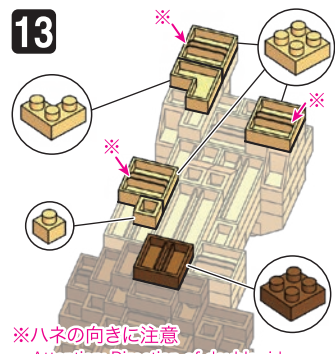

ご意見等ございましたら、お客様サービス課までご連絡ください。
カワダ 長野工場 お客様サービス課
〒389-0514 長野県東御市加次1409 TEL:0268(62)1819
電話受付時間: 土日祝日を除く 9~12時・13~16時

20 AU
K.K
HM
E2820

発売元 株式会社 カワダ
〒169-8558 東京都新宿区大久保 2-5-25
http://www.diablock.co.jp/nanoblock/

※別売りの「NB-019 ナノブロック専用ピンセット」や「NB-020 ナノブロックパッド」を使うと組み立て、取りはずしに便利です。

Use "NB-019 nanoblock® Tweezers" and "NB-020 nanoblock® Pad" (each sold separately) for an easy way to assemble and disassemble blocks.

- 1x1 x1
- 1x2 x21
- 1x3 x1
- 1x4 x5
- 1x5 x3
- 1x6 x10
- 1x7 x15
- 1x8 x11
- 1x9 x6
- 1x10 x11
- 1x11 x6
- 1x12 x11
- 1x13 x1
- 1x14 x1
- 1x15 x1
- 1x16 x3
- 1x17 x2
- 1x18 x4
- 1x19 x5
- 1x20 x7
- 1x21 x6
- 1x22 x8
- 1x23 x9
- 1x24 x7
- 1x25 x7
- 1x26 x11
- 1x27 x2
- 1x28 x25
- 1x29 x2
- 1x30 x1
- 1x31 x2
- 1x32 x2
- 1x33 x2
- 1x34 x2

※ 角度の違う2種類の部品に注意してください。
Note that there are two types of blocks, each with different angles.

完成!
Finished!

※部品は多めに入っております Extra blocks included