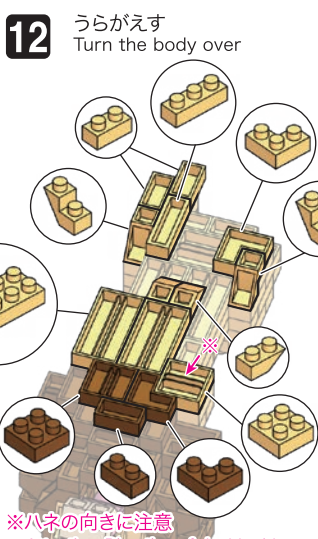

ご意見等ございましたら、お客様サービス課までご連絡ください。
カワダ 長野工場 お客様サービス課
〒389-0514 長野県東御市加次1409 TEL:0268(62)1819
電話受付時間: 土日祝日を除く 9~12時・13~16時

20 AU
K.K
HM
E2820

発売元 株式会社 カワダ
〒169-8558 東京都新宿区大久保 2-5-25
http://www.diablock.co.jp/nanoblock/

※別売りの「NB-019 ナノブロック専用ピンセット」や「NB-020 ナノブロックパッド」を使うと組み立て、取りはずしに便利です。

Use "NB-019 nanoblock® Tweezers" and "NB-020 nanoblock® Pad" (each sold separately) for an easy way to assemble and disassemble blocks.

- 1x1 x1
- 1x2 x21
- 1x3 x1
- 1x4 x5
- 1x5 x3
- 1x6 x10
- 1x7 x15
- 1x8 x11
- 1x9 x6
- 1x10 x11
- 1x11 x6
- 1x12 x11
- 1x13 x1
- 1x14 x1
- 1x15 x1
- 1x16 x3
- 1x17 x2
- 1x18 x4
- 1x19 x5
- 1x20 x7
- 1x21 x6
- 1x22 x8
- 1x23 x9
- 1x24 x7
- 1x25 x7
- 1x26 x11
- 1x27 x2
- 1x28 x25
- 1x29 x2
- 1x30 x1
- 1x31 x2
- 1x32 x2
- 1x33 x2
- 1x34 x2

※ 角度の違う2種類の部品に注意してください。
Note that there are two types of blocks, each with different angles.

完成!
Finished!

※部品は多めに入っております Extra blocks included