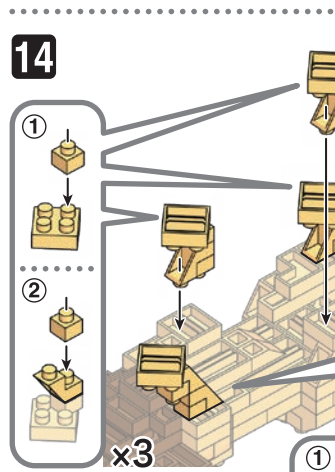

※別売りの「NB-019 ナノブロック専用ピンセット」や「NB-020 ナノブロックパッド」を使うと組み立て、取りはずしに便利です。

Use "NB-019 nanoblock® Tweezers" and "NB-020 nanoblock® Pad" (each sold separately) for an easy way to assemble and disassemble blocks.

- 1x1 x1
- 1x2 x21
- 1x3 x1
- 1x4 x5
- 1x5 x3
- 1x6 x10
- 1x7 x15
- 1x8 x11
- 1x9 x6
- 1x10 x11
- 1x11 x6
- 1x12 x11
- 1x13 x1
- 1x14 x1
- 1x15 x1
- 1x16 x3
- 1x17 x2
- 1x18 x4
- 1x19 x5
- 1x20 x7
- 1x21 x6
- 1x22 x8
- 1x23 x9
- 1x24 x7
- 1x25 x7
- 1x26 x11
- 1x27 x2
- 1x28 x25
- 1x29 x2
- 1x30 x1
- 1x31 x2
- 1x32 x2
- 1x33 x2
- 1x34 x2

※ 角度の違う2種類の部品に注意してください。  
Note that there are two types of blocks, each with different angles.

完成!  
Finished!

※部品は多めに入っております Extra blocks included