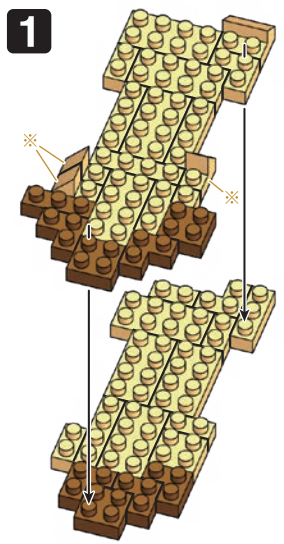

※別売りの「NB-019 ナノブロック専用ピンセット」や「NB-020 ナノブロックパッド」を使うと組み立て、取りはずしに便利です。

Use "NB-019 nanoblock® Tweezers" and "NB-020 nanoblock® Pad" (each sold separately) for an easy way to assemble and disassemble blocks.

- 1x1 x1
- 1x2 x21
- 1x3 x1
- 1x4 x5
- 1x5 x3
- 1x6 x10
- 1x7 x15
- 1x8 x11
- 1x9 x6
- 1x10 x11
- 1x11 x6
- 1x12 x11
- 1x13 x1
- 1x14 x1
- 1x15 x1
- 1x16 x3
- 1x17 x2
- 1x18 x4
- 1x19 x5
- 1x20 x7
- 1x21 x6
- 1x22 x8
- 1x23 x9
- 1x24 x7
- 1x25 x7
- 1x26 x11
- 1x27 x2
- 1x28 x25
- 1x29 x2
- 1x30 x1
- 1x31 x2
- 1x32 x2
- 1x33 x2
- 1x34 x2

※ 角度の違う2種類の部品に注意してください。  
Note that there are two types of blocks, each with different angles.

完成!  
Finished!

※部品は多めに入っております Extra blocks included