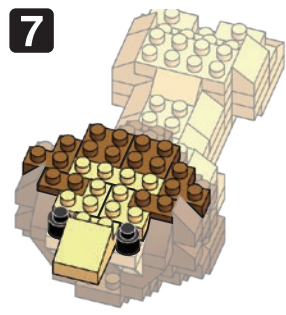

ご意見等ございましたら、お客様サービス課までご連絡ください。
カワダ 長野工場 お客様サービス課
〒389-0514 長野県東御市加次1409 TEL:0268(62)1819
電話受付時間: 土日祝日を除く 9~12時・13~16時

20 AU
K.K
HM
E2820

発売元 株式会社 カワダ
〒169-8558 東京都新宿区大久保 2-5-25
http://www.diablock.co.jp/nanoblock/

※別売りの「NB-019 ナノブロック専用ピンセット」や「NB-020 ナノブロックパッド」を使うと組み立て、取りはずしに便利です。

Use "NB-019 nanoblock® Tweezers" and "NB-020 nanoblock® Pad" (each sold separately) for an easy way to assemble and disassemble blocks.

- 1x1 x1
- 1x2 x21
- 1x3 x1
- 1x4 x5
- 1x5 x3
- 1x6 x10
- 1x7 x15
- 1x8 x11
- 1x9 x6
- 1x10 x11
- 1x11 x6
- 1x12 x11
- 1x13 x1
- 1x14 x1
- 1x15 x1
- 1x16 x3
- 1x17 x2
- 1x18 x4
- 1x19 x5
- 1x20 x7
- 1x21 x6
- 1x22 x8
- 1x23 x9
- 1x24 x7
- 1x25 x7
- 1x26 x11
- 1x27 x2
- 1x28 x25
- 1x29 x2
- 1x30 x1
- 1x31 x2
- 1x32 x2
- 1x33 x2
- 1x34 x2

※ 角度の違う2種類の部品に注意してください。
Note that there are two types of blocks, each with different angles.

完成!
Finished!

※部品は多めに入っております Extra blocks included