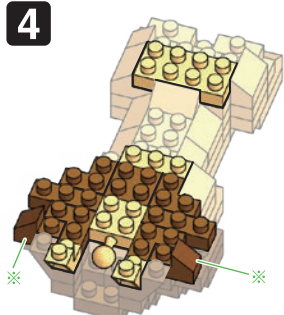

ご意見等ございましたら、お客様サービス課までご連絡ください。
カワダ 長野工場 お客様サービス課
〒389-0514 長野県東御市加次1409 TEL:0268(62)1819
電話受付時間: 土日祝日を除く 9~12時・13~16時

20 AU
K.K
HM
E2820

発売元 株式会社 カワダ
〒169-8558 東京都新宿区大久保 2-5-25
http://www.diablock.co.jp/nanoblock/

※別売りの「NB-019 ナノブロック専用ピンセット」や「NB-020 ナノブロックパッド」を使うと組み立て、取りはずしに便利です。

Use "NB-019 nanoblock® Tweezers" and "NB-020 nanoblock® Pad" (each sold separately) for an easy way to assemble and disassemble blocks.

- 1x1 x1
- 1x2 x21
- 1x3 x1
- 1x4 x5
- 1x5 x3
- 1x6 x10
- 1x7 x15
- 1x8 x11
- 1x9 x6
- 1x10 x11
- 1x11 x6
- 1x12 x11
- 1x13 x1
- 1x14 x1
- 1x15 x1
- 1x16 x3
- 1x17 x2
- 1x18 x4
- 1x19 x5
- 1x20 x7
- 1x21 x6
- 1x22 x8
- 1x23 x9
- 1x24 x7
- 1x25 x7
- 1x26 x11
- 1x27 x2
- 1x28 x25
- 1x29 x2
- 1x30 x1
- 1x31 x2
- 1x32 x2
- 1x33 x2
- 1x34 x2

※ 角度の違う2種類の部品に注意してください。
Note that there are two types of blocks, each with different angles.

完成!
Finished!

※部品は多めに入っております Extra blocks included