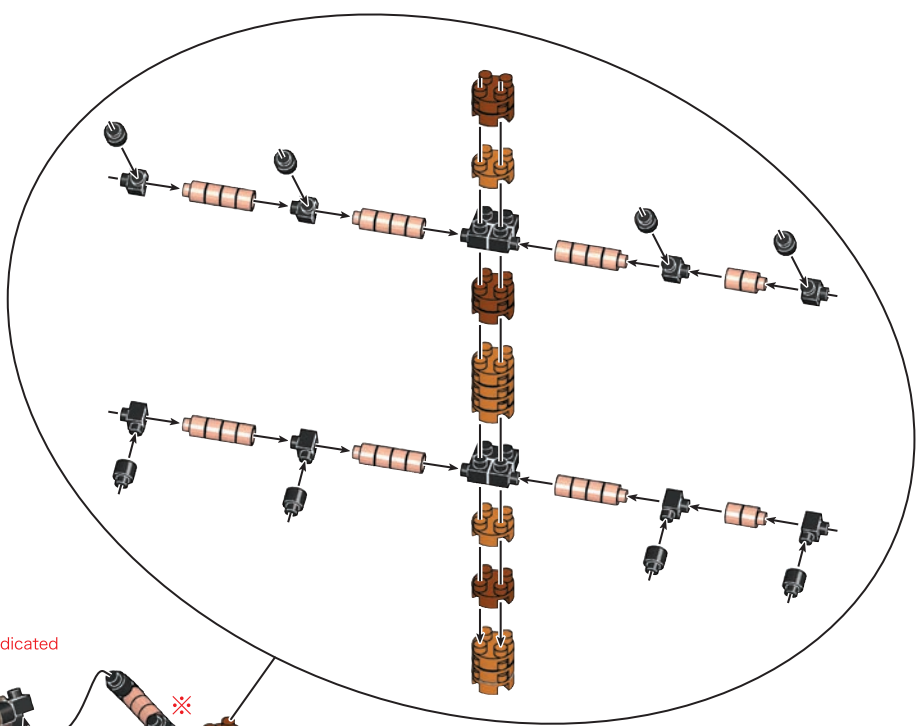

53

-  x4
-  x45
-  x1
-  x17
-  x16
キヤメル
Camel
-  x1
-  x5
-  x10
-  x9
-  x89

※の箇所も同様に組み立てる
Assemble identically where ※'s are indicated

①

②

調整する
Adjust accordingly

54

-  x9
-  x1
-  x5
-  x25
-  x28
-  x2
-  x1
-  x20
-  x29
-  x37

※の箇所も同様に組み立てる
Assemble identically where ※'s are indicated

①

②

調整する
Adjust accordingly

55

-  x5  x8
-  x2  x54
-  x1  x2
-  x16  x10
-  x50
-  x76

※の箇所も同様に組み立てる
Assemble identically where ※'s are indicated

①

② 調整する
Adjust accordingly

56

-  x12
-  x7
-  x32
-  x6
-  x61
-  x2
-  x2
-  x20
-  x48
-  x38

①

② 調整する
Adjust accordingly

※の箇所も同様に組み立てる
Assemble identically where ※'s are indicated

57

-  x9
-  x4
-  x32
-  x15
-  x27
-  x2
-  x20
-  x19
-  x59

※の箇所も同様に組み立てる
Assemble identically where ※'s are indicated

58

-  x6
-  x1
-  x1
-  x1
-  x3
-  x7

※ハネの向きに注意
Attention: Direction of double ridges

59

-  x7
-  x1
-  x3
-  x3
-  x3

60

A,Bのいずれかを選んで組み立ててください。(A,Bを同時に組み立てる事はできません。)
Choose either A or B to assemble (A and B cannot be built simultaneously).