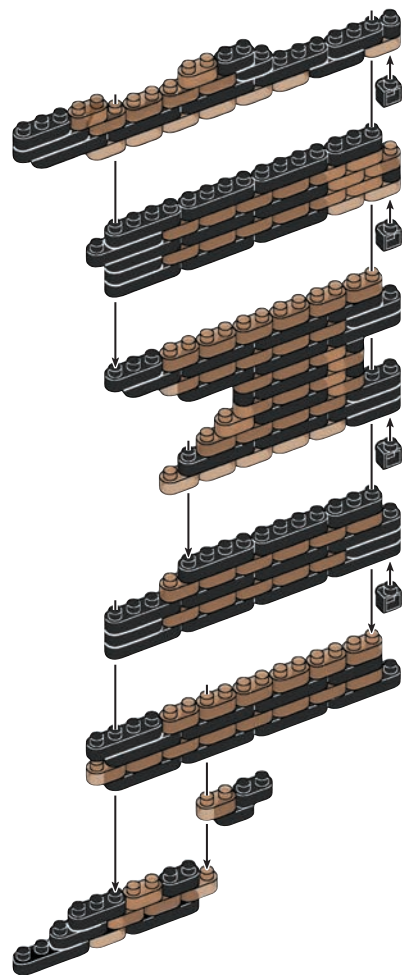

53

-  x4
-  x45
-  x1
-  x17
-  x16
キヤメル
Camel
-  x1
-  x5
-  x10
-  x9
-  x89

※の箇所も同様に組み立てる
Assemble identically where ※'s are indicated

①

②

調整する
Adjust accordingly

54

-  x9
-  x1
-  x5
-  x25
-  x28
-  x2
-  x1
-  x20
-  x29
-  x37

※の箇所も同様に組み立てる
Assemble identically where ※'s are indicated

①

②

調整する
Adjust accordingly

55

-  x5  x8
-  x2  x54
-  x1  x2
-  x16  x10
-  x50
-  x76

※の箇所も同様に組み立てる
Assemble identically where ※'s are indicated

①

② 調整する
Adjust accordingly

56

-  x12
-  x7
-  x32
-  x6
-  x61
-  x2
-  x2
-  x20
-  x48
-  x38

①

② 調整する
Adjust accordingly

※の箇所も同様に組み立てる
Assemble identically where ※'s are indicated

57

-  x9
-  x4
-  x32
-  x15
-  x27
-  x2
-  x20
-  x19
-  x59

※の箇所も同様に組み立てる
Assemble identically where ※'s are indicated

58

-  x6
-  x1
-  x1
-  x1
-  x3
-  x7

※ハネの向きに注意
Attention: Direction of double ridges

59

-  x7
-  x1
-  x3
-  x3
-  x3

60

A,Bのいずれかを選んで組み立ててください。(A,Bを同時に組み立てる事はできません。)
Choose either A or B to assemble (A and B cannot be built simultaneously).