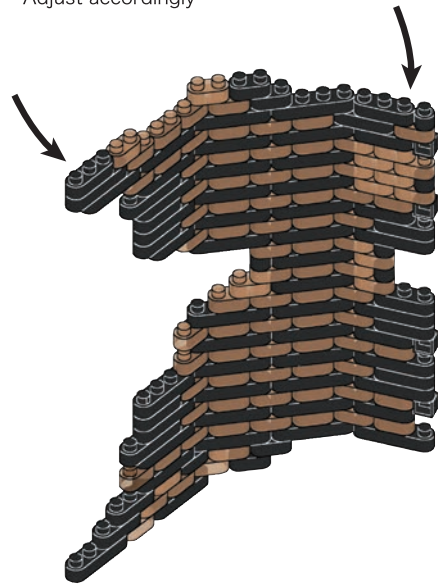

53

-  x4
-  x45
-  x1
-  x17
-  x16
キヤメル
Camel
-  x1
-  x5
-  x10
-  x9
-  x89

※の箇所も同様に組み立てる
Assemble identically where ※'s are indicated

①

②

調整する
Adjust accordingly

54

-  x9
-  x1
-  x5
-  x25
-  x28
-  x2
-  x1
-  x20
-  x29
-  x37

※の箇所も同様に組み立てる
Assemble identically where ※'s are indicated

①

②

調整する
Adjust accordingly

55

-  x5  x8
-  x2  x54
-  x1  x2
-  x16  x10
-  x50
-  x76

※の箇所も同様に組み立てる
Assemble identically where ※'s are indicated

①

② 調整する
Adjust accordingly

56

-  x12
-  x7
-  x32
-  x6
-  x61
-  x2
-  x2
-  x20
-  x48
-  x38

①

② 調整する
Adjust accordingly

※の箇所も同様に組み立てる
Assemble identically where ※'s are indicated

57

-  x9
-  x4
-  x32
-  x15
-  x27
-  x2
-  x20
-  x19
-  x59

※の箇所も同様に組み立てる
Assemble identically where ※'s are indicated

58

-  x6
-  x1
-  x1
-  x1
-  x3
-  x7

※ハネの向きに注意
Attention: Direction of double ridges

59

-  x7
-  x1
-  x3
-  x3
-  x3

60

A,Bのいずれかを選んで組み立ててください。(A,Bを同時に組み立てる事はできません。)
Choose either A or B to assemble (A and B cannot be built simultaneously).