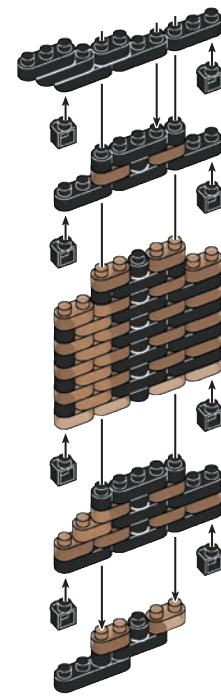

53

-  x4
-  x45
-  x1
-  x17
-  x16
キヤメル
Camel
-  x1
-  x5
-  x10
-  x9
-  x89

※の箇所も同様に組み立てる
Assemble identically where ※'s are indicated

①

②

調整する
Adjust accordingly

54

-  x9
-  x1
-  x5
-  x25
-  x28
-  x2
-  x1
-  x20
-  x29
-  x37

※の箇所も同様に組み立てる
Assemble identically where ※'s are indicated

①

②

調整する
Adjust accordingly

55

-  x5  x8
-  x2  x54
-  x1  x2
-  x16  x10
-  x50
-  x76

※の箇所も同様に組み立てる
Assemble identically where ※'s are indicated

①

② 調整する
Adjust accordingly

56

-  x12
-  x7
-  x32
-  x6
-  x61
-  x2
-  x2
-  x20
-  x48
-  x38

①

② 調整する
Adjust accordingly

※の箇所も同様に組み立てる
Assemble identically where ※'s are indicated

57

-  x9
-  x4
-  x32
-  x15
-  x27
-  x2
-  x20
-  x19
-  x59

※の箇所も同様に組み立てる
Assemble identically where ※'s are indicated

58

-  x6
-  x1
-  x1
-  x1
-  x3
-  x7

※ハネの向きに注意
Attention: Direction of double ridges

59

-  x7
-  x1
-  x3
-  x3
-  x3

60

A,Bのいずれかを選んで組み立ててください。(A,Bを同時に組み立てる事はできません。)
Choose either A or B to assemble (A and B cannot be built simultaneously).