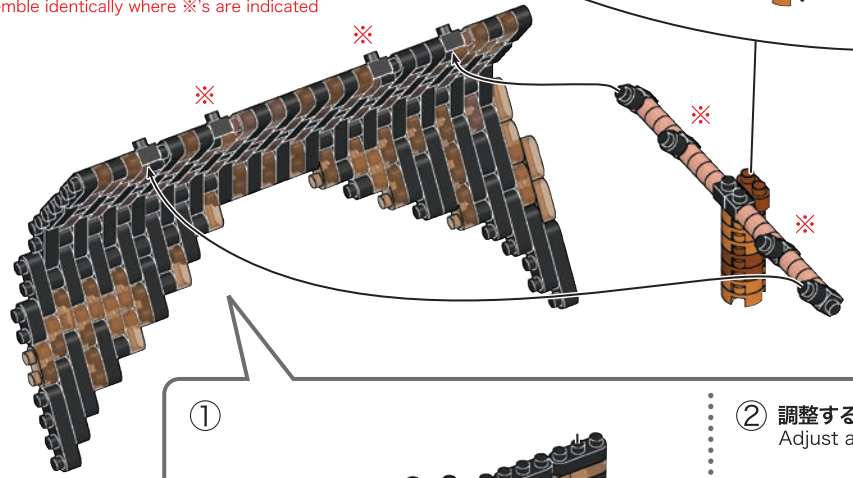

53

-  x4
-  x45
-  x1
-  x17
-  x16
キヤメル
Camel
-  x1
-  x5
-  x10
-  x9
-  x89

※の箇所も同様に組み立てる
Assemble identically where ※'s are indicated

①

②

調整する
Adjust accordingly

54

-  x9
-  x1
-  x5
-  x25
-  x28
-  x2
-  x1
-  x20
-  x29
-  x37

※の箇所も同様に組み立てる
Assemble identically where ※'s are indicated

①

②

調整する
Adjust accordingly

55

-  x5  x8
-  x2  x54
-  x1  x2
-  x16  x10
-  x50
-  x76

※の箇所も同様に組み立てる
Assemble identically where ※'s are indicated

①

② 調整する
Adjust accordingly

56

-  x12
-  x7
-  x32
-  x6
-  x61
-  x2
-  x2
-  x20
-  x48
-  x38

①

② 調整する
Adjust accordingly

※の箇所も同様に組み立てる
Assemble identically where ※'s are indicated

57

-  x9
-  x4
-  x32
-  x15
-  x27
-  x2
-  x20
-  x19
-  x59

※の箇所も同様に組み立てる
Assemble identically where ※'s are indicated

58

-  x6
-  x1
-  x1
-  x1
-  x3
-  x7

※ハネの向きに注意
Attention: Direction of double ridges

59

-  x7
-  x1
-  x3
-  x3
-  x3

60

A,Bのいずれかを選んで組み立ててください。(A,Bを同時に組み立てる事はできません。)
Choose either A or B to assemble (A and B cannot be built simultaneously).