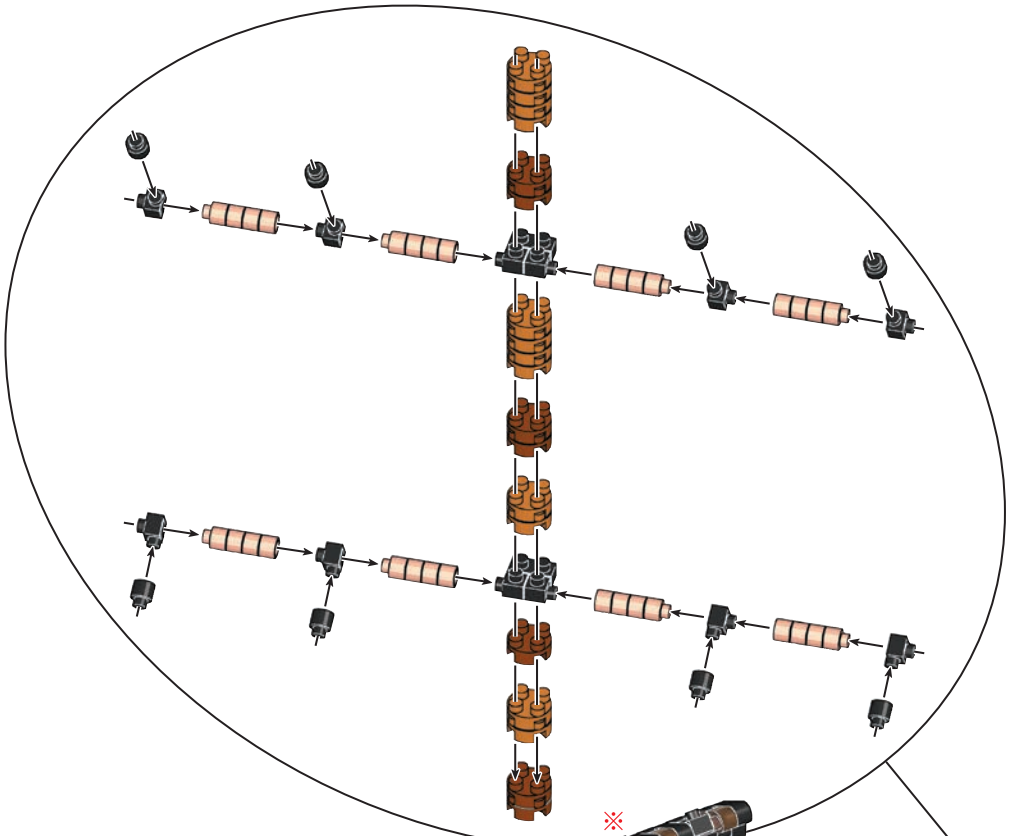

53

-  x4
-  x45
-  x1
-  x17
-  x16
キヤメル
Camel
-  x1
-  x5
-  x10
-  x9
-  x89

※の箇所も同様に組み立てる
Assemble identically where ※'s are indicated

①

②

調整する
Adjust accordingly

54

-  x9
-  x1
-  x5
-  x25
-  x28
-  x2
-  x1
-  x20
-  x29
-  x37

※の箇所も同様に組み立てる
Assemble identically where ※'s are indicated

①

②

調整する
Adjust accordingly

55

-  x5  x8
-  x2  x54
-  x1  x2
-  x16  x10
-  x50
-  x76

※の箇所も同様に組み立てる
Assemble identically where ※'s are indicated

①

② 調整する
Adjust accordingly

56

-  x12
-  x7
-  x32
-  x6
-  x61
-  x2
-  x2
-  x20
-  x48
-  x38

①

② 調整する
Adjust accordingly

※の箇所も同様に組み立てる
Assemble identically where ※'s are indicated

57

-  x9
-  x4
-  x32
-  x15
-  x27
-  x2
-  x20
-  x19
-  x59

※の箇所も同様に組み立てる
Assemble identically where ※'s are indicated

58

-  x6
-  x1
-  x1
-  x1
-  x3
-  x7

※ハネの向きに注意
Attention: Direction of double ridges

59

-  x7
-  x1
-  x3
-  x3
-  x3

60

A,Bのいずれかを選んで組み立ててください。(A,Bを同時に組み立てる事はできません。)
Choose either A or B to assemble (A and B cannot be built simultaneously).