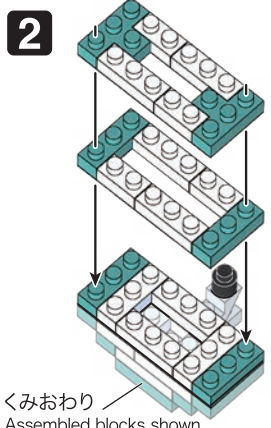

※別売りの「NB-019 ナノブロック専用ピンセット」や「NB-020 ナノブロックパッド」を使うと組み立て、取りはずしに便利です。

Use "NB-019 nanoblock® Tweezers" and "NB-020 nanoblock® Pad" (each sold separately) for an easy way to assemble and disassemble blocks.

- White 1x5 Technic Brick x5
- White 1x11 Technic Brick x11
- White 1x1 Technic Brick x1
- White 1x3 Technic Brick x3
- White 1x2 Technic Brick x2
- White 1x1 Technic Brick x1
- White 1x6 Technic Brick x6
- White 1x12 Technic Brick x12
- White 1x4 Technic Brick x4
- White 1x5 Technic Brick x5
- White 1x8 Technic Brick x8
- White 1x9 Technic Brick x9
- White 1x5 Technic Brick x5
- White 1x3 Technic Brick x3
- White 1x23 Technic Brick x23
- White 1x2 Technic Brick x2
- White 1x3 Technic Brick x3
- White 1x5 Technic Brick x5
- White 1x3 Technic Brick x3
- White 1x12 Technic Brick x12
- White 1x4 Technic Brick x4
- White 1x21 Technic Brick x21