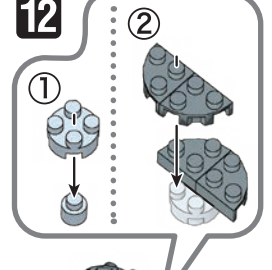

※別売りの「NB-019 ナノブロック専用ピンセット」や「NB-020 ナノブロックパッド」を使うと組み立て、取りはずしに便利です。

Use "NB-019 nanoblock® Tweezers" and "NB-020 nanoblock® Pad" (each sold separately) for an easy way to assemble and disassemble blocks.

- White 1x5 Technic Brick x5
- White 1x11 Technic Brick x11
- White 1x1 Technic Brick x1
- White 1x3 Technic Brick x3
- White 1x2 Technic Brick x2
- White 1x1 Technic Brick x1
- White 1x6 Technic Brick x6
- White 1x12 Technic Brick x12
- White 1x4 Technic Brick x4
- White 1x5 Technic Brick x5
- White 1x8 Technic Brick x8
- White 1x9 Technic Brick x9
- White 1x5 Technic Brick x5
- White 1x3 Technic Brick x3
- White 1x23 Technic Brick x23
- White 1x2 Technic Brick x2
- White 1x3 Technic Brick x3
- White 1x5 Technic Brick x5
- White 1x3 Technic Brick x3
- White 1x12 Technic Brick x12
- White 1x4 Technic Brick x4
- White 1x21 Technic Brick x21