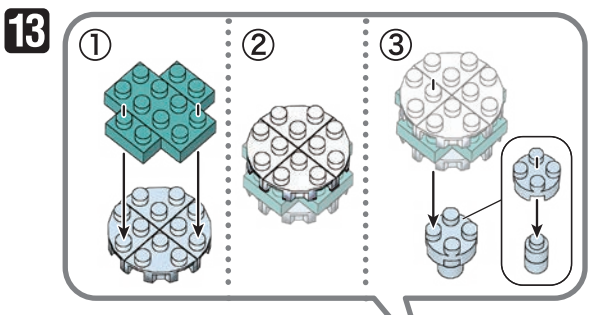

※別売りの「NB-019 ナノブロック専用ピンセット」や「NB-020 ナノブロックパッド」を使うと組み立て、取りはずしに便利です。

Use "NB-019 nanoblock® Tweezers" and "NB-020 nanoblock® Pad" (each sold separately) for an easy way to assemble and disassemble blocks.

- White 1x5 Technic Brick x5
- White 1x11 Technic Brick x11
- White 1x1 Technic Brick x1
- White 1x3 Technic Brick x3
- White 1x2 Technic Brick x2
- White 1x1 Technic Brick x1
- White 1x6 Technic Brick x6
- White 1x12 Technic Brick x12
- White 1x4 Technic Brick x4
- White 1x5 Technic Brick x5
- White 1x8 Technic Brick x8
- White 1x9 Technic Brick x9
- White 1x5 Technic Brick x5
- White 1x3 Technic Brick x3
- White 1x23 Technic Brick x23
- White 1x2 Technic Brick x2
- White 1x3 Technic Brick x3
- White 1x5 Technic Brick x5
- White 1x3 Technic Brick x3
- White 1x12 Technic Brick x12
- White 1x4 Technic Brick x4
- White 1x21 Technic Brick x21