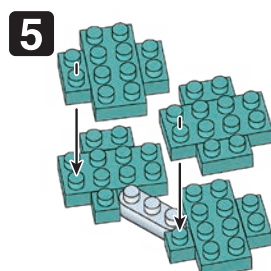

※別売りの「NB-019 ナノブロック専用ピンセット」や「NB-020 ナノブロックパッド」を使うと組み立て、取りはずしに便利です。

Use "NB-019 nanoblock® Tweezers" and "NB-020 nanoblock® Pad" (each sold separately) for an easy way to assemble and disassemble blocks.

- White 1x5 Technic Brick x5
- White 1x11 Technic Brick x11
- White 1x1 Technic Brick x1
- White 1x3 Technic Brick x3
- White 1x2 Technic Brick x2
- White 1x1 Technic Brick x1
- White 1x6 Technic Brick x6
- White 1x12 Technic Brick x12
- White 1x4 Technic Brick x4
- White 1x5 Technic Brick x5
- White 1x8 Technic Brick x8
- White 1x9 Technic Brick x9
- White 1x5 Technic Brick x5
- White 1x3 Technic Brick x3
- White 1x23 Technic Brick x23
- White 1x2 Technic Brick x2
- White 1x3 Technic Brick x3
- White 1x5 Technic Brick x5
- White 1x3 Technic Brick x3
- White 1x12 Technic Brick x12
- White 1x4 Technic Brick x4
- White 1x21 Technic Brick x21