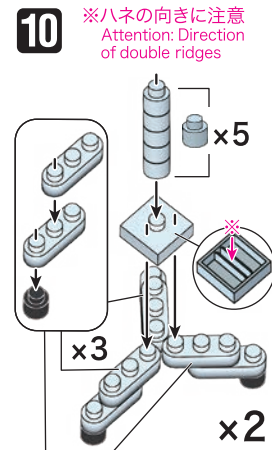

※別売りの「NB-019 ナノブロック専用ピンセット」や「NB-020 ナノブロックパッド」を使うと組み立て、取りはずしに便利です。

Use "NB-019 nanoblock® Tweezers" and "NB-020 nanoblock® Pad" (each sold separately) for an easy way to assemble and disassemble blocks.

- White 1x5 Technic Brick x5
- White 1x11 Technic Brick x11
- White 1x1 Technic Brick x1
- White 1x3 Technic Brick x3
- White 1x2 Technic Brick x2
- White 1x1 Technic Brick x1
- White 1x6 Technic Brick x6
- White 1x12 Technic Brick x12
- White 1x4 Technic Brick x4
- White 1x5 Technic Brick x5
- White 1x8 Technic Brick x8
- White 1x9 Technic Brick x9
- White 1x5 Technic Brick x5
- White 1x3 Technic Brick x3
- White 1x23 Technic Brick x23
- White 1x2 Technic Brick x2
- White 1x3 Technic Brick x3
- White 1x5 Technic Brick x5
- White 1x3 Technic Brick x3
- White 1x12 Technic Brick x12
- White 1x4 Technic Brick x4
- White 1x21 Technic Brick x21