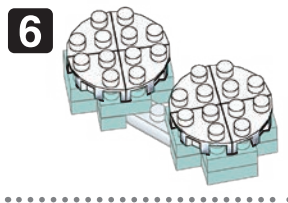

※別売りの「NB-019 ナノブロック専用ピンセット」や「NB-020 ナノブロックパッド」を使うと組み立て、取りはずしに便利です。

Use "NB-019 nanoblock® Tweezers" and "NB-020 nanoblock® Pad" (each sold separately) for an easy way to assemble and disassemble blocks.

- White 1x5 Technic Brick x5
- White 1x11 Technic Brick x11
- White 1x1 Technic Brick x1
- White 1x3 Technic Brick x3
- White 1x2 Technic Brick x2
- White 1x1 Technic Brick x1
- White 1x6 Technic Brick x6
- White 1x12 Technic Brick x12
- White 1x4 Technic Brick x4
- White 1x5 Technic Brick x5
- White 1x8 Technic Brick x8
- White 1x9 Technic Brick x9
- White 1x5 Technic Brick x5
- White 1x3 Technic Brick x3
- White 1x23 Technic Brick x23
- White 1x2 Technic Brick x2
- White 1x3 Technic Brick x3
- White 1x5 Technic Brick x5
- White 1x3 Technic Brick x3
- White 1x12 Technic Brick x12
- White 1x4 Technic Brick x4
- White 1x21 Technic Brick x21