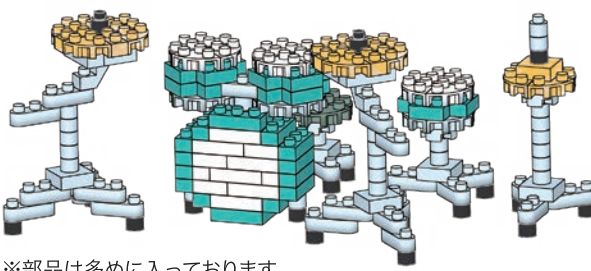

※別売りの「NB-019 ナノブロック専用ピンセット」や「NB-020 ナノブロックパッド」を使うと組み立て、取りはずしに便利です。

Use "NB-019 nanoblock® Tweezers" and "NB-020 nanoblock® Pad" (each sold separately) for an easy way to assemble and disassemble blocks.

- White 1x5 Technic Brick x5
- White 1x11 Technic Brick x11
- White 1x1 Technic Brick x1
- White 1x3 Technic Brick x3
- White 1x2 Technic Brick x2
- White 1x1 Technic Brick x1
- White 1x6 Technic Brick x6
- White 1x12 Technic Brick x12
- White 1x4 Technic Brick x4
- White 1x5 Technic Brick x5
- White 1x8 Technic Brick x8
- White 1x9 Technic Brick x9
- White 1x5 Technic Brick x5
- White 1x3 Technic Brick x3
- White 1x23 Technic Brick x23
- White 1x2 Technic Brick x2
- White 1x3 Technic Brick x3
- White 1x5 Technic Brick x5
- White 1x3 Technic Brick x3
- White 1x12 Technic Brick x12
- White 1x4 Technic Brick x4
- White 1x21 Technic Brick x21

完成!
Finished!

※部品は多めに入っております
Extra blocks included