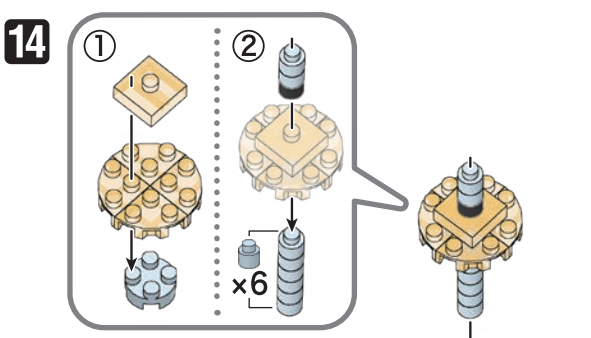

※別売りの「NB-019 ナノブロック専用ピンセット」や「NB-020 ナノブロックパッド」を使うと組み立て、取りはずしに便利です。

Use "NB-019 nanoblock® Tweezers" and "NB-020 nanoblock® Pad" (each sold separately) for an easy way to assemble and disassemble blocks.

- White 1x5 Technic Brick x5
- White 1x11 Technic Brick x11
- White 1x1 Technic Brick x1
- White 1x3 Technic Brick x3
- White 1x2 Technic Brick x2
- White 1x1 Technic Brick x1
- White 1x6 Technic Brick x6
- White 1x12 Technic Brick x12
- White 1x4 Technic Brick x4
- White 1x5 Technic Brick x5
- White 1x8 Technic Brick x8
- White 1x9 Technic Brick x9
- White 1x5 Technic Brick x5
- White 1x3 Technic Brick x3
- White 1x23 Technic Brick x23
- White 1x2 Technic Brick x2
- White 1x3 Technic Brick x3
- White 1x5 Technic Brick x5
- White 1x3 Technic Brick x3
- White 1x12 Technic Brick x12
- White 1x4 Technic Brick x4
- White 1x21 Technic Brick x21