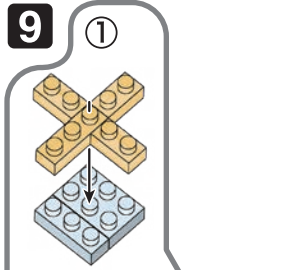

※別売りの「NB-019 ナノブロック専用ピンセット」や「NB-020 ナノブロックパッド」を使うと組み立て、取りはずしに便利です。

Use "NB-019 nanoblock® Tweezers" and "NB-020 nanoblock® Pad" (each sold separately) for an easy way to assemble and disassemble blocks.

- White 1x5 Technic Brick x5
- White 1x11 Technic Brick x11
- White 1x1 Technic Brick x1
- White 1x3 Technic Brick x3
- White 1x2 Technic Brick x2
- White 1x1 Technic Brick x1
- White 1x6 Technic Brick x6
- White 1x12 Technic Brick x12
- White 1x4 Technic Brick x4
- White 1x5 Technic Brick x5
- White 1x8 Technic Brick x8
- White 1x9 Technic Brick x9
- White 1x5 Technic Brick x5
- White 1x3 Technic Brick x3
- White 1x23 Technic Brick x23
- White 1x2 Technic Brick x2
- White 1x3 Technic Brick x3
- White 1x5 Technic Brick x5
- White 1x3 Technic Brick x3
- White 1x12 Technic Brick x12
- White 1x4 Technic Brick x4
- White 1x21 Technic Brick x21