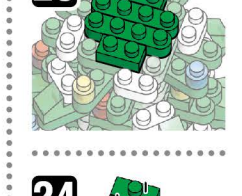

※別売りの「NB-019 ナノブロック専用ピンセット」や「NB-020 ナノブロックパッド」を使うと組み立て、取りはずしに便利です。 Use "NB-019 nanoblock® Tweezers" and "NB-020 nanoblock® Pad" (each sold separately) for an easy way to assemble and disassemble blocks.

- Green 1x2 x22, Green 1x4 x40, Green 1x2 x12, Green 1x3 x7, Green 1x4 x3, Red 1x2 x1, Yellow 1x2 x12, Brown 1x2 x12, White 1x2 x20, Clear Blue 1x2 x5, Clear Green (Glitter) 1x2 x16, Clear Yellow (Glitter) 1x2 x4, Clear Red 1x2 x6, Clear Yellow (Glitter) 1x2 x1, Clear Yellow (Glitter) 1x2 x2, Clear Yellow (Glitter) 1x2 x2, Clear Yellow (Glitter) 1x2 x2, Clear Yellow (Glitter) 1x2 x5, Clear Brown 1x2 x4, White 1x2 x4, Clear 1x2 x20, Clear 1x2 x5