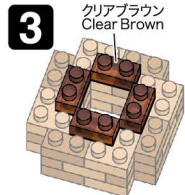

※別売りの「NB-019 ナノブロック専用ピンセット」や「NB-020 ナノブロックパッド」を使うと組み立て、取りはずしに便利です。 Use "NB-019 nanoblock® Tweezers" and "NB-020 nanoblock® Pad" (each sold separately) for an easy way to assemble and disassemble blocks.

- Green 1x2 x22, Green 1x4 x40, Green 1x2 x12, Green 1x3 x7, Green 1x4 x3, Red 1x2 x1, Yellow 1x2 x12, Brown 1x2 x12, White 1x2 x20, Clear Blue 1x2 x5, Clear Green (Glitter) 1x2 x16, Clear Yellow (Glitter) 1x2 x4, Clear Red 1x2 x6, Clear Yellow (Glitter) 1x2 x1, Clear Yellow (Glitter) 1x2 x2, Clear Yellow (Glitter) 1x2 x2, Clear Yellow (Glitter) 1x2 x2, Clear Yellow (Glitter) 1x2 x5, Clear Brown 1x2 x4, White 1x2 x4, Clear 1x2 x20, Clear 1x2 x5