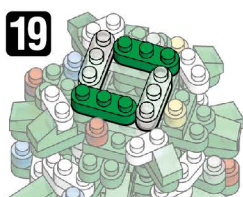

※別売りの「NB-019 ナノブロック専用ピンセット」や「NB-020 ナノブロックパッド」を使うと組み立て、取りはずしに便利です。 Use "NB-019 nanoblock® Tweezers" and "NB-020 nanoblock® Pad" (each sold separately) for an easy way to assemble and disassemble blocks.

- Green 1x2 x22, Green 1x4 x40, Green 1x2 x12, Green 1x3 x7, Green 1x4 x3, Red 1x2 x1, Yellow 1x2 x12, Brown 1x2 x12, White 1x2 x20, Clear Blue 1x2 x5, Clear Green (Glitter) 1x2 x16, Clear Yellow (Glitter) 1x2 x4, Clear Red 1x2 x6, Clear Yellow (Glitter) 1x2 x1, Clear Yellow (Glitter) 1x2 x2, Clear Yellow (Glitter) 1x2 x2, Clear Yellow (Glitter) 1x2 x2, Clear Yellow (Glitter) 1x2 x5, Clear Brown 1x2 x4, White 1x2 x4, Clear 1x2 x20, Clear 1x2 x5