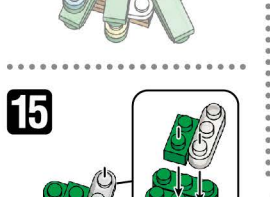

※別売りの「NB-019 ナノブロック専用ピンセット」や「NB-020 ナノブロックパッド」を使うと組み立て、取りはずしに便利です。 Use "NB-019 nanoblock® Tweezers" and "NB-020 nanoblock® Pad" (each sold separately) for an easy way to assemble and disassemble blocks.

- Green 1x2 x22, Green 1x4 x40, Green 1x2 x12, Green 1x3 x7, Green 1x4 x3, Red 1x2 x1, Yellow 1x2 x12, Brown 1x2 x12, White 1x2 x20, Clear Blue 1x2 x5, Clear Green (Glitter) 1x2 x16, Clear Yellow (Glitter) 1x2 x4, Clear Red 1x2 x6, Clear Yellow (Glitter) 1x2 x1, Clear Yellow (Glitter) 1x2 x2, Clear Yellow (Glitter) 1x2 x2, Clear Yellow (Glitter) 1x2 x2, Clear Yellow (Glitter) 1x2 x5, Clear Brown 1x2 x4, White 1x2 x4, Clear 1x2 x20, Clear 1x2 x5