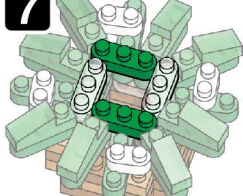

※別売りの「NB-019 ナノブロック専用ピンセット」や「NB-020 ナノブロックパッド」を使うと組み立て、取りはずしに便利です。 Use "NB-019 nanoblock® Tweezers" and "NB-020 nanoblock® Pad" (each sold separately) for an easy way to assemble and disassemble blocks.

- Green 1x2 x22, Green 1x4 x40, Green 1x2 x12, Green 1x3 x7, Green 1x4 x3, Red 1x2 x1, Yellow 1x2 x12, Brown 1x2 x12, White 1x2 x20, Clear Blue 1x2 x5, Clear Green (Glitter) 1x2 x16, Clear Yellow (Glitter) 1x2 x4, Clear Red 1x2 x6, Clear Yellow (Glitter) 1x2 x1, Clear Yellow (Glitter) 1x2 x2, Clear Yellow (Glitter) 1x2 x2, Clear Yellow (Glitter) 1x2 x2, Clear Yellow (Glitter) 1x2 x5, Clear Brown 1x2 x4, White 1x2 x4, Clear 1x2 x20, Clear 1x2 x5

完成! Finished!

※部品は多めに入っております Extra blocks included