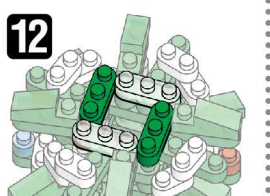

※別売りの「NB-019 ナノブロック専用ピンセット」や「NB-020 ナノブロックパッド」を使うと組み立て、取りはずしに便利です。 Use "NB-019 nanoblock® Tweezers" and "NB-020 nanoblock® Pad" (each sold separately) for an easy way to assemble and disassemble blocks.

- Green 1x2 x22, Green 1x4 x40, Green 1x2 x12, Green 1x3 x7, Green 1x4 x3, Red 1x2 x1, Yellow 1x2 x12, Brown 1x2 x12, White 1x2 x20, Clear Blue 1x2 x5, Clear Green (Glitter) 1x2 x16, Clear Yellow (Glitter) 1x2 x4, Clear Red 1x2 x6, Clear Yellow (Glitter) 1x2 x1, Clear Yellow (Glitter) 1x2 x2, Clear Yellow (Glitter) 1x2 x2, Clear Yellow (Glitter) 1x2 x2, Clear Yellow (Glitter) 1x2 x5, Clear Brown 1x2 x4, White 1x2 x4, Clear 1x2 x20, Clear 1x2 x5