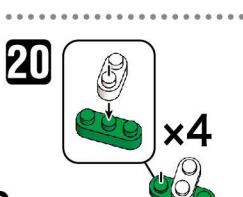

※別売りの「NB-019 ナノブロック専用ピンセット」や「NB-020 ナノブロックパッド」を使うと組み立て、取りはずしに便利です。 Use "NB-019 nanoblock® Tweezers" and "NB-020 nanoblock® Pad" (each sold separately) for an easy way to assemble and disassemble blocks.

- Green 1x2 x22, Green 1x4 x40, Green 1x2 x12, Green 1x3 x7, Green 1x4 x3, Red 1x2 x1, Yellow 1x2 x12, Brown 1x2 x12, White 1x2 x20, Clear Blue 1x2 x5, Clear Green (Glitter) 1x2 x16, Clear Yellow (Glitter) 1x2 x4, Clear Red 1x2 x6, Clear Yellow (Glitter) 1x2 x1, Clear Yellow (Glitter) 1x2 x2, Clear Yellow (Glitter) 1x2 x2, Clear Yellow (Glitter) 1x2 x2, Clear Yellow (Glitter) 1x2 x5, Clear Brown 1x2 x4, White 1x2 x4, Clear 1x2 x20, Clear 1x2 x5