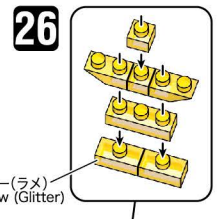

※別売りの「NB-019 ナノブロック専用ピンセット」や「NB-020 ナノブロックパッド」を使うと組み立て、取りはずしに便利です。 Use "NB-019 nanoblock® Tweezers" and "NB-020 nanoblock® Pad" (each sold separately) for an easy way to assemble and disassemble blocks.

- Green 1x2 x22, Green 1x4 x40, Green 1x2 x12, Green 1x3 x7, Green 1x4 x3, Red 1x2 x1, Yellow 1x2 x12, Brown 1x2 x12, White 1x2 x20, Clear Blue 1x2 x5, Clear Green (Glitter) 1x2 x16, Clear Yellow (Glitter) 1x2 x4, Clear Red 1x2 x6, Clear Yellow (Glitter) 1x2 x1, Clear Yellow (Glitter) 1x2 x2, Clear Yellow (Glitter) 1x2 x2, Clear Yellow (Glitter) 1x2 x2, Clear Yellow (Glitter) 1x2 x5, Clear Brown 1x2 x4, White 1x2 x4, Clear 1x2 x20, Clear 1x2 x5