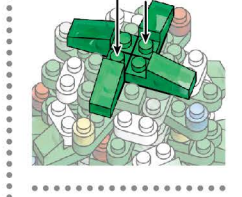

※別売りの「NB-019 ナノブロック専用ピンセット」や「NB-020 ナノブロックパッド」を使うと組み立て、取りはずしに便利です。 Use "NB-019 nanoblock® Tweezers" and "NB-020 nanoblock® Pad" (each sold separately) for an easy way to assemble and disassemble blocks.

- Green 1x2 x22, Green 1x4 x40, Green 1x2 x12, Green 1x3 x7, Green 1x4 x3, Red 1x2 x1, Yellow 1x2 x12, Brown 1x2 x12, White 1x2 x20, Clear Blue 1x2 x5, Clear Green (Glitter) 1x2 x16, Clear Yellow (Glitter) 1x2 x4, Clear Red 1x2 x6, Clear Yellow (Glitter) 1x2 x1, Clear Yellow (Glitter) 1x2 x2, Clear Yellow (Glitter) 1x2 x2, Clear Yellow (Glitter) 1x2 x2, Clear Yellow (Glitter) 1x2 x5, Clear Brown 1x2 x4, White 1x2 x4, Clear 1x2 x20, Clear 1x2 x5