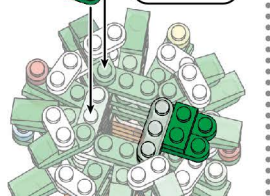

※別売りの「NB-019 ナノブロック専用ピンセット」や「NB-020 ナノブロックパッド」を使うと組み立て、取りはずしに便利です。 Use "NB-019 nanoblock® Tweezers" and "NB-020 nanoblock® Pad" (each sold separately) for an easy way to assemble and disassemble blocks.

- Green 1x2 x22, Green 1x4 x40, Green 1x2 x12, Green 1x3 x7, Green 1x4 x3, Red 1x2 x1, Yellow 1x2 x12, Brown 1x2 x12, White 1x2 x20, Clear Blue 1x2 x5, Clear Green (Glitter) 1x2 x16, Clear Yellow (Glitter) 1x2 x4, Clear Red 1x2 x6, Clear Yellow (Glitter) 1x2 x1, Clear Yellow (Glitter) 1x2 x2, Clear Yellow (Glitter) 1x2 x2, Clear Yellow (Glitter) 1x2 x2, Clear Yellow (Glitter) 1x2 x5, Clear Brown 1x2 x4, White 1x2 x4, Clear 1x2 x20, Clear 1x2 x5

完成! Finished!

※部品は多めに入っております Extra blocks included