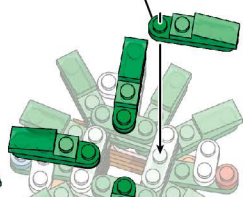

※別売りの「NB-019 ナノブロック専用ピンセット」や「NB-020 ナノブロックパッド」を使うと組み立て、取りはずしに便利です。 Use "NB-019 nanoblock® Tweezers" and "NB-020 nanoblock® Pad" (each sold separately) for an easy way to assemble and disassemble blocks.

- Green 1x2 x22, Green 1x4 x40, Green 1x2 x12, Green 1x3 x7, Green 1x4 x3, Red 1x2 x1, Yellow 1x2 x12, Brown 1x2 x12, White 1x2 x20, Clear Blue 1x2 x5, Clear Green (Glitter) 1x2 x16, Clear Yellow (Glitter) 1x2 x4, Clear Red 1x2 x6, Clear Yellow (Glitter) 1x2 x1, Clear Yellow (Glitter) 1x2 x2, Clear Yellow (Glitter) 1x2 x2, Clear Yellow (Glitter) 1x2 x2, Clear Yellow (Glitter) 1x2 x5, Clear Brown 1x2 x4, White 1x2 x4, Clear 1x2 x20, Clear 1x2 x5