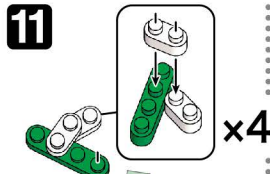

※別売りの「NB-019 ナノブロック専用ピンセット」や「NB-020 ナノブロックパッド」を使うと組み立て、取りはずしに便利です。 Use "NB-019 nanoblock® Tweezers" and "NB-020 nanoblock® Pad" (each sold separately) for an easy way to assemble and disassemble blocks.

- Green 1x2 x22, Green 1x4 x40, Green 1x2 x12, Green 1x3 x7, Green 1x4 x3, Red 1x2 x1, Yellow 1x2 x12, Brown 1x2 x12, White 1x2 x20, Clear Blue 1x2 x5, Clear Green (Glitter) 1x2 x16, Clear Yellow (Glitter) 1x2 x4, Clear Red 1x2 x6, Clear Yellow (Glitter) 1x2 x1, Clear Yellow (Glitter) 1x2 x2, Clear Yellow (Glitter) 1x2 x2, Clear Yellow (Glitter) 1x2 x2, Clear Yellow (Glitter) 1x2 x5, Clear Brown 1x2 x4, White 1x2 x4, Clear 1x2 x20, Clear 1x2 x5