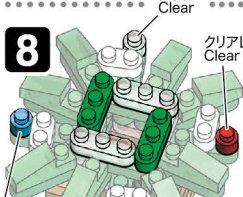

※別売りの「NB-019 ナノブロック専用ピンセット」や「NB-020 ナノブロックパッド」を使うと組み立て、取りはずしに便利です。 Use "NB-019 nanoblock® Tweezers" and "NB-020 nanoblock® Pad" (each sold separately) for an easy way to assemble and disassemble blocks.

- Green 1x2 x22, Green 1x4 x40, Green 1x2 x12, Green 1x3 x7, Green 1x4 x3, Red 1x2 x1, Yellow 1x2 x12, Brown 1x2 x12, White 1x2 x20, Clear Blue 1x2 x5, Clear Green (Glitter) 1x2 x16, Clear Yellow (Glitter) 1x2 x4, Clear Red 1x2 x6, Clear Yellow (Glitter) 1x2 x1, Clear Yellow (Glitter) 1x2 x2, Clear Yellow (Glitter) 1x2 x2, Clear Yellow (Glitter) 1x2 x2, Clear Yellow (Glitter) 1x2 x5, Clear Brown 1x2 x4, White 1x2 x4, Clear 1x2 x20, Clear 1x2 x5