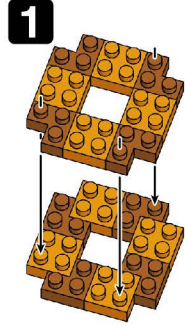

※別売りの「NB-019 ナノブロック専用ピンセット」や「NB-020 ナノブロックパッド」を使うと組み立て、取りはずしに便利です。 Use "NB-019 nanoblock® Tweezers" and "NB-020 nanoblock® Pad" (each sold separately) for an easy way to assemble and disassemble blocks.

- Green 1x2 x22, Green 1x4 x40, Green 1x2 x12, Green 1x3 x7, Green 1x4 x3, Red 1x2 x1, Yellow 1x2 x12, Brown 1x2 x12, White 1x2 x20, Clear Blue 1x2 x5, Clear Green (Glitter) 1x2 x16, Clear Yellow (Glitter) 1x2 x4, Clear Red 1x2 x6, Clear Yellow (Glitter) 1x2 x1, Clear Yellow (Glitter) 1x2 x2, Clear Yellow (Glitter) 1x2 x2, Clear Yellow (Glitter) 1x2 x2, Clear Yellow (Glitter) 1x2 x5, Clear Brown 1x2 x4, White 1x2 x4, Clear 1x2 x20, Clear 1x2 x5