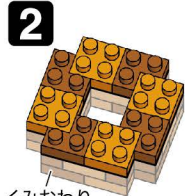

※別売りの「NB-019 ナノブロック専用ピンセット」や「NB-020 ナノブロックパッド」を使うと組み立て、取りはずしに便利です。 Use "NB-019 nanoblock® Tweezers" and "NB-020 nanoblock® Pad" (each sold separately) for an easy way to assemble and disassemble blocks.

- Green 1x2 x22, Green 1x4 x40, Green 1x2 x12, Green 1x3 x7, Green 1x4 x3, Red 1x2 x1, Yellow 1x2 x12, Brown 1x2 x12, White 1x2 x20, Clear Blue 1x2 x5, Clear Green (Glitter) 1x2 x16, Clear Yellow (Glitter) 1x2 x4, Clear Red 1x2 x6, Clear Yellow (Glitter) 1x2 x1, Clear Yellow (Glitter) 1x2 x2, Clear Yellow (Glitter) 1x2 x2, Clear Yellow (Glitter) 1x2 x2, Clear Yellow (Glitter) 1x2 x5, Clear Brown 1x2 x4, White 1x2 x4, Clear 1x2 x20, Clear 1x2 x5