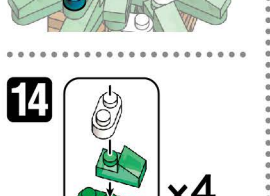

※別売りの「NB-019 ナノブロック専用ピンセット」や「NB-020 ナノブロックパッド」を使うと組み立て、取りはずしに便利です。 Use "NB-019 nanoblock® Tweezers" and "NB-020 nanoblock® Pad" (each sold separately) for an easy way to assemble and disassemble blocks.

- Green 1x2 x22, Green 1x4 x40, Green 1x2 x12, Green 1x3 x7, Green 1x4 x3, Red 1x2 x1, Yellow 1x2 x12, Brown 1x2 x12, White 1x2 x20, Clear Blue 1x2 x5, Clear Green (Glitter) 1x2 x16, Clear Yellow (Glitter) 1x2 x4, Clear Red 1x2 x6, Clear Yellow (Glitter) 1x2 x1, Clear Yellow (Glitter) 1x2 x2, Clear Yellow (Glitter) 1x2 x2, Clear Yellow (Glitter) 1x2 x2, Clear Yellow (Glitter) 1x2 x5, Clear Brown 1x2 x4, White 1x2 x4, Clear 1x2 x20, Clear 1x2 x5