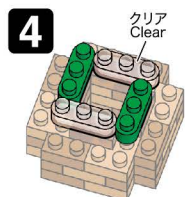

※別売りの「NB-019 ナノブロック専用ピンセット」や「NB-020 ナノブロックパッド」を使うと組み立て、取りはずしに便利です。 Use "NB-019 nanoblock® Tweezers" and "NB-020 nanoblock® Pad" (each sold separately) for an easy way to assemble and disassemble blocks.

- Green 1x2 x22, Green 1x4 x40, Green 1x2 x12, Green 1x3 x7, Green 1x4 x3, Red 1x2 x1, Yellow 1x2 x12, Brown 1x2 x12, White 1x2 x20, Clear Blue 1x2 x5, Clear Green (Glitter) 1x2 x16, Clear Yellow (Glitter) 1x2 x4, Clear Red 1x2 x6, Clear Yellow (Glitter) 1x2 x1, Clear Yellow (Glitter) 1x2 x2, Clear Yellow (Glitter) 1x2 x2, Clear Yellow (Glitter) 1x2 x2, Clear Yellow (Glitter) 1x2 x5, Clear Brown 1x2 x4, White 1x2 x4, Clear 1x2 x20, Clear 1x2 x5