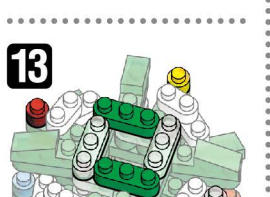

※別売りの「NB-019 ナノブロック専用ピンセット」や「NB-020 ナノブロックパッド」を使うと組み立て、取りはずしに便利です。 Use "NB-019 nanoblock® Tweezers" and "NB-020 nanoblock® Pad" (each sold separately) for an easy way to assemble and disassemble blocks.

- Green 1x2 x22, Green 1x4 x40, Green 1x2 x12, Green 1x3 x7, Green 1x4 x3, Red 1x2 x1, Yellow 1x2 x12, Brown 1x2 x12, White 1x2 x20, Clear Blue 1x2 x5, Clear Green (Glitter) 1x2 x16, Clear Yellow (Glitter) 1x2 x4, Clear Red 1x2 x6, Clear Yellow (Glitter) 1x2 x1, Clear Yellow (Glitter) 1x2 x2, Clear Yellow (Glitter) 1x2 x2, Clear Yellow (Glitter) 1x2 x2, Clear Yellow (Glitter) 1x2 x5, Clear Brown 1x2 x4, White 1x2 x4, Clear 1x2 x20, Clear 1x2 x5