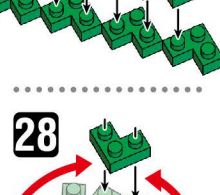

※別売りの「NB-019 ナノブロック専用ピンセット」や「NB-020 ナノブロックパッド」を使うと組み立て、取りはずしに便利です。 Use "NB-019 nanoblock® Tweezers" and "NB-020 nanoblock® Pad" (each sold separately) for an easy way to assemble and disassemble blocks.

- Green 1x2 x22, Green 1x4 x40, Green 1x2 x12, Green 1x3 x7, Green 1x4 x3, Red 1x2 x1, Yellow 1x2 x12, Brown 1x2 x12, White 1x2 x20, Clear Blue 1x2 x5, Clear Green (Glitter) 1x2 x16, Clear Yellow (Glitter) 1x2 x4, Clear Red 1x2 x6, Clear Yellow (Glitter) 1x2 x1, Clear Yellow (Glitter) 1x2 x2, Clear Yellow (Glitter) 1x2 x2, Clear Yellow (Glitter) 1x2 x2, Clear Yellow (Glitter) 1x2 x5, Clear Brown 1x2 x4, White 1x2 x4, Clear 1x2 x20, Clear 1x2 x5