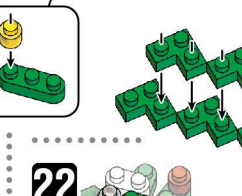

※別売りの「NB-019 ナノブロック専用ピンセット」や「NB-020 ナノブロックパッド」を使うと組み立て、取りはずしに便利です。 Use "NB-019 nanoblock® Tweezers" and "NB-020 nanoblock® Pad" (each sold separately) for an easy way to assemble and disassemble blocks.

- Green 1x2 x22, Green 1x4 x40, Green 1x2 x12, Green 1x3 x7, Green 1x4 x3, Red 1x2 x1, Yellow 1x2 x12, Brown 1x2 x12, White 1x2 x20, Clear Blue 1x2 x5, Clear Green (Glitter) 1x2 x16, Clear Yellow (Glitter) 1x2 x4, Clear Red 1x2 x6, Clear Yellow (Glitter) 1x2 x1, Clear Yellow (Glitter) 1x2 x2, Clear Yellow (Glitter) 1x2 x2, Clear Yellow (Glitter) 1x2 x2, Clear Yellow (Glitter) 1x2 x5, Clear Brown 1x2 x4, White 1x2 x4, Clear 1x2 x20, Clear 1x2 x5